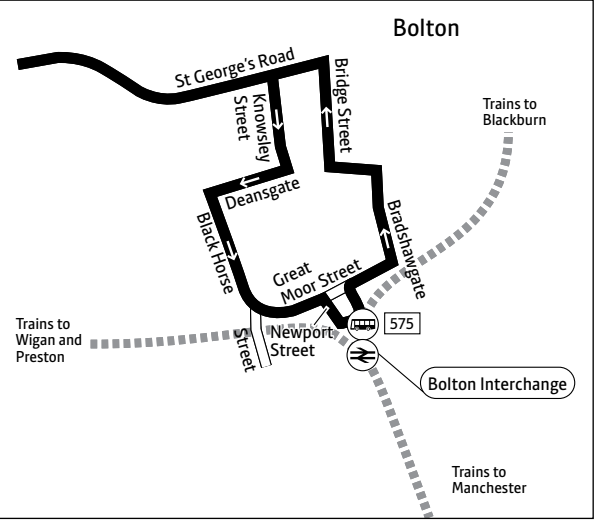

a – Run by Arriva North West

b – Run by Diamond

d – Starts from Scot Lane End, The Cheethams 4 minutes earlier

♿ – All bus 575 journeys are run using easy access buses. See inside front cover of this leaflet for details

b – Run by Diamond

d – Starts from Scot Lane End, The Cheethams 4 minutes earlier

♫ – All bus 575 journeys are run using easy access buses. See inside front cover of this leaflet for details

575

Key

-  Bus route
-  Sundays and public holidays only
-  Train line
-  Direction of travel
-  Bus station/connection point
-  Train station
-  Hospital
-  Terminus

Route in Bolton town centre

Contains Ordnance Survey data ©Crown copyright and database right 2010
 ©0100022610 Transport for Greater Manchester 2021
 Transport for Greater Manchester uses reasonable endeavours to check the accuracy of information published and to publish changes to information in a timely manner. In no event will Transport for Greater Manchester be liable for any loss that may arise from this information being inaccurate.