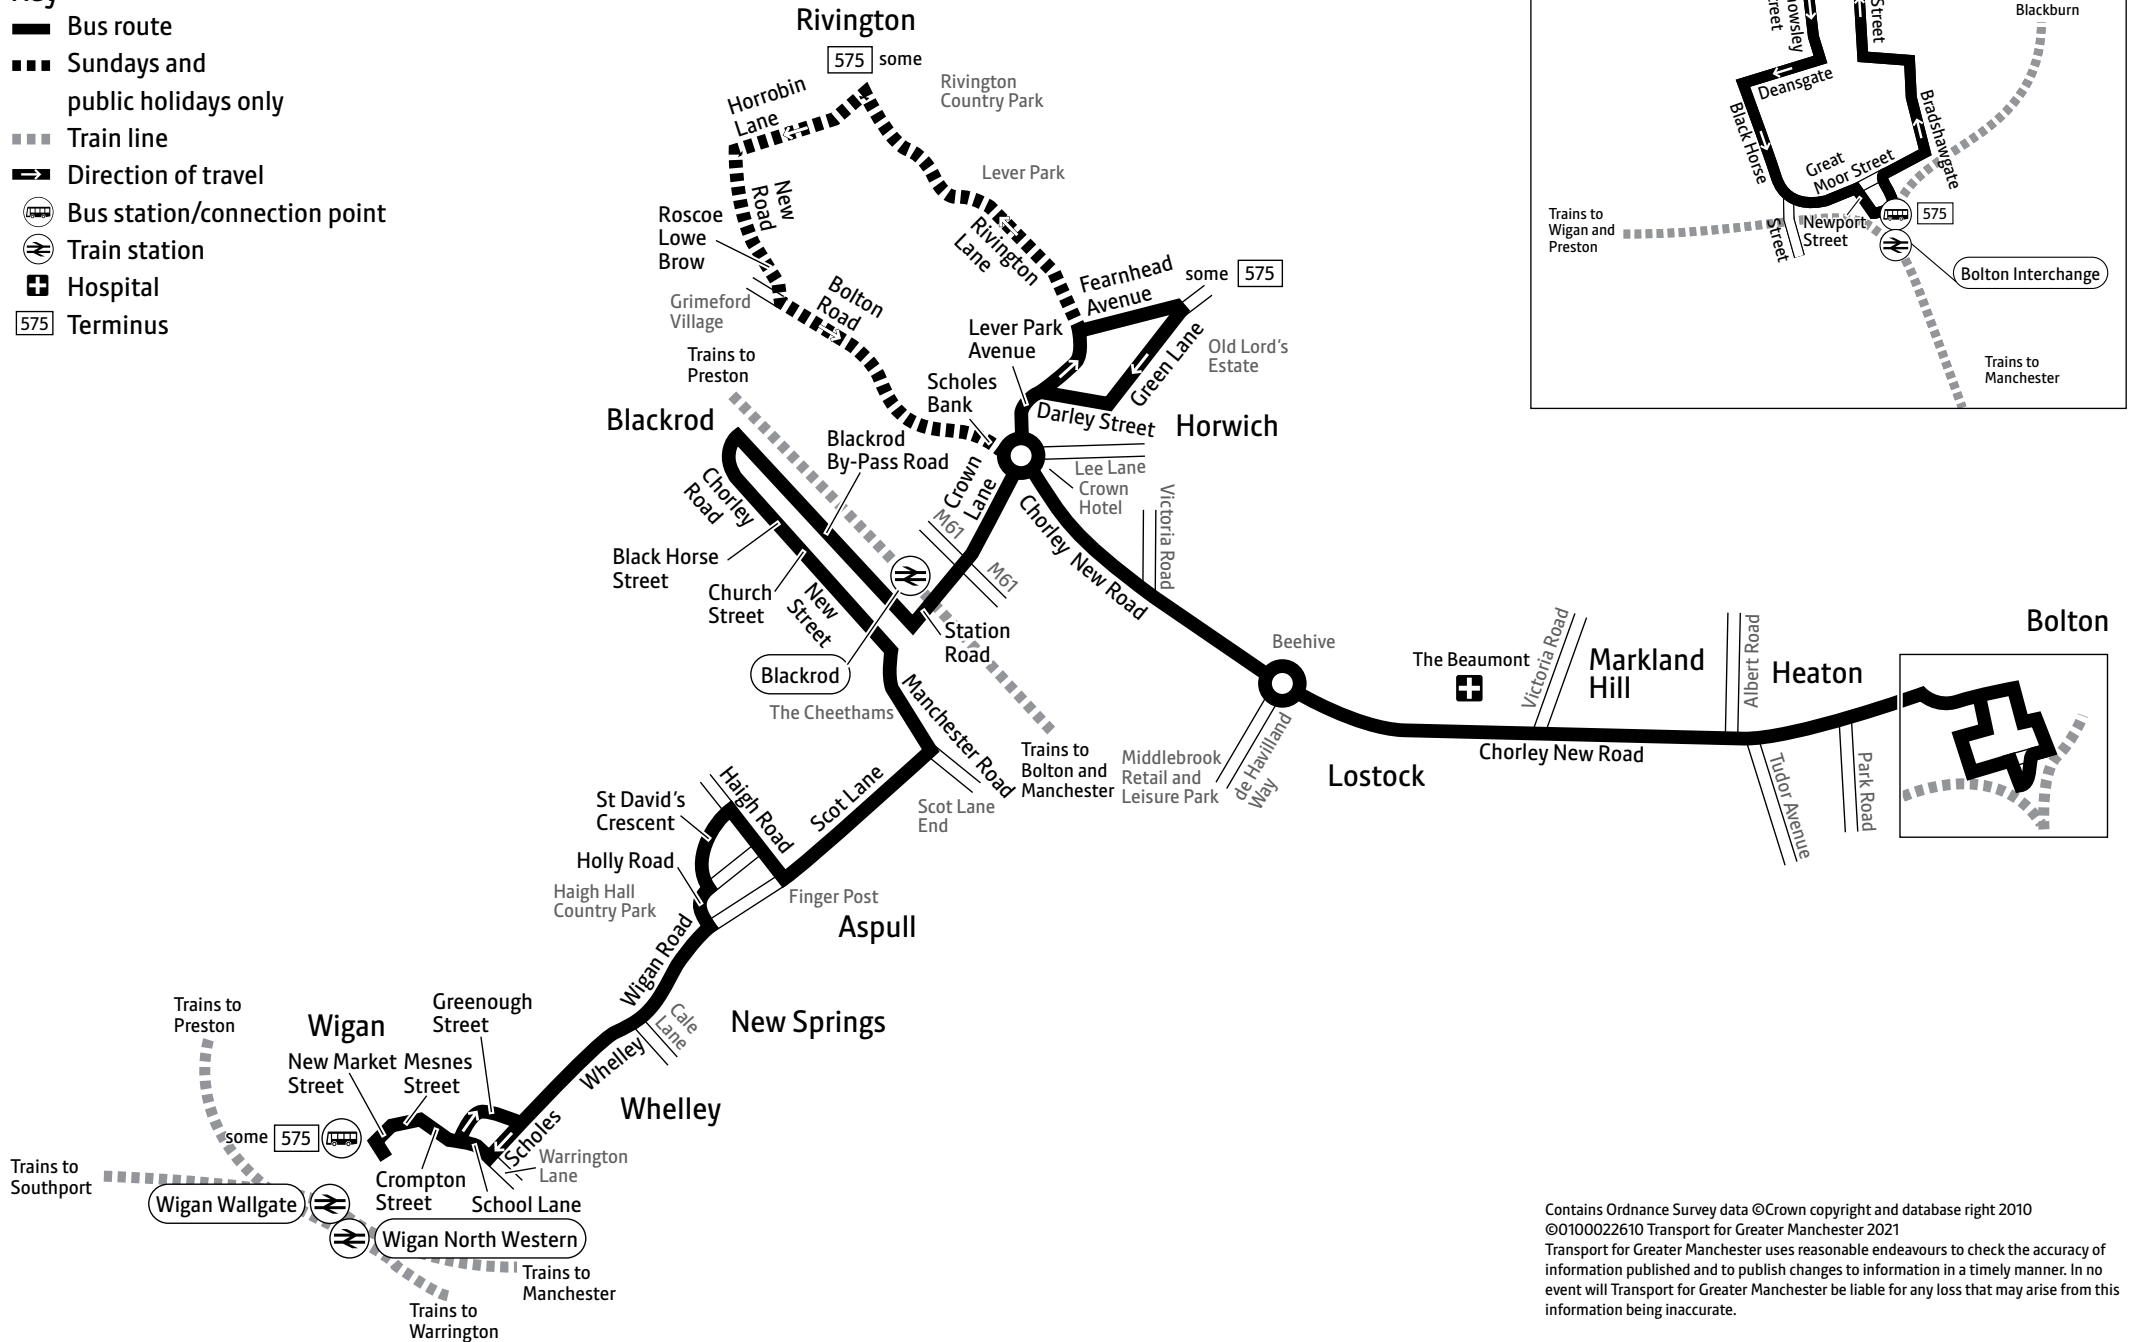

b – Run by Diamond

d – Starts from Scot Lane End, The Cheethams 4 minutes earlier

♫ – All bus 575 journeys are run using easy access buses. See inside front cover of this leaflet for details

575

Key

-  Bus route
-  Sundays and public holidays only
-  Train line
-  Direction of travel
-  Bus station/connection point
-  Train station
-  Hospital
-  Terminus