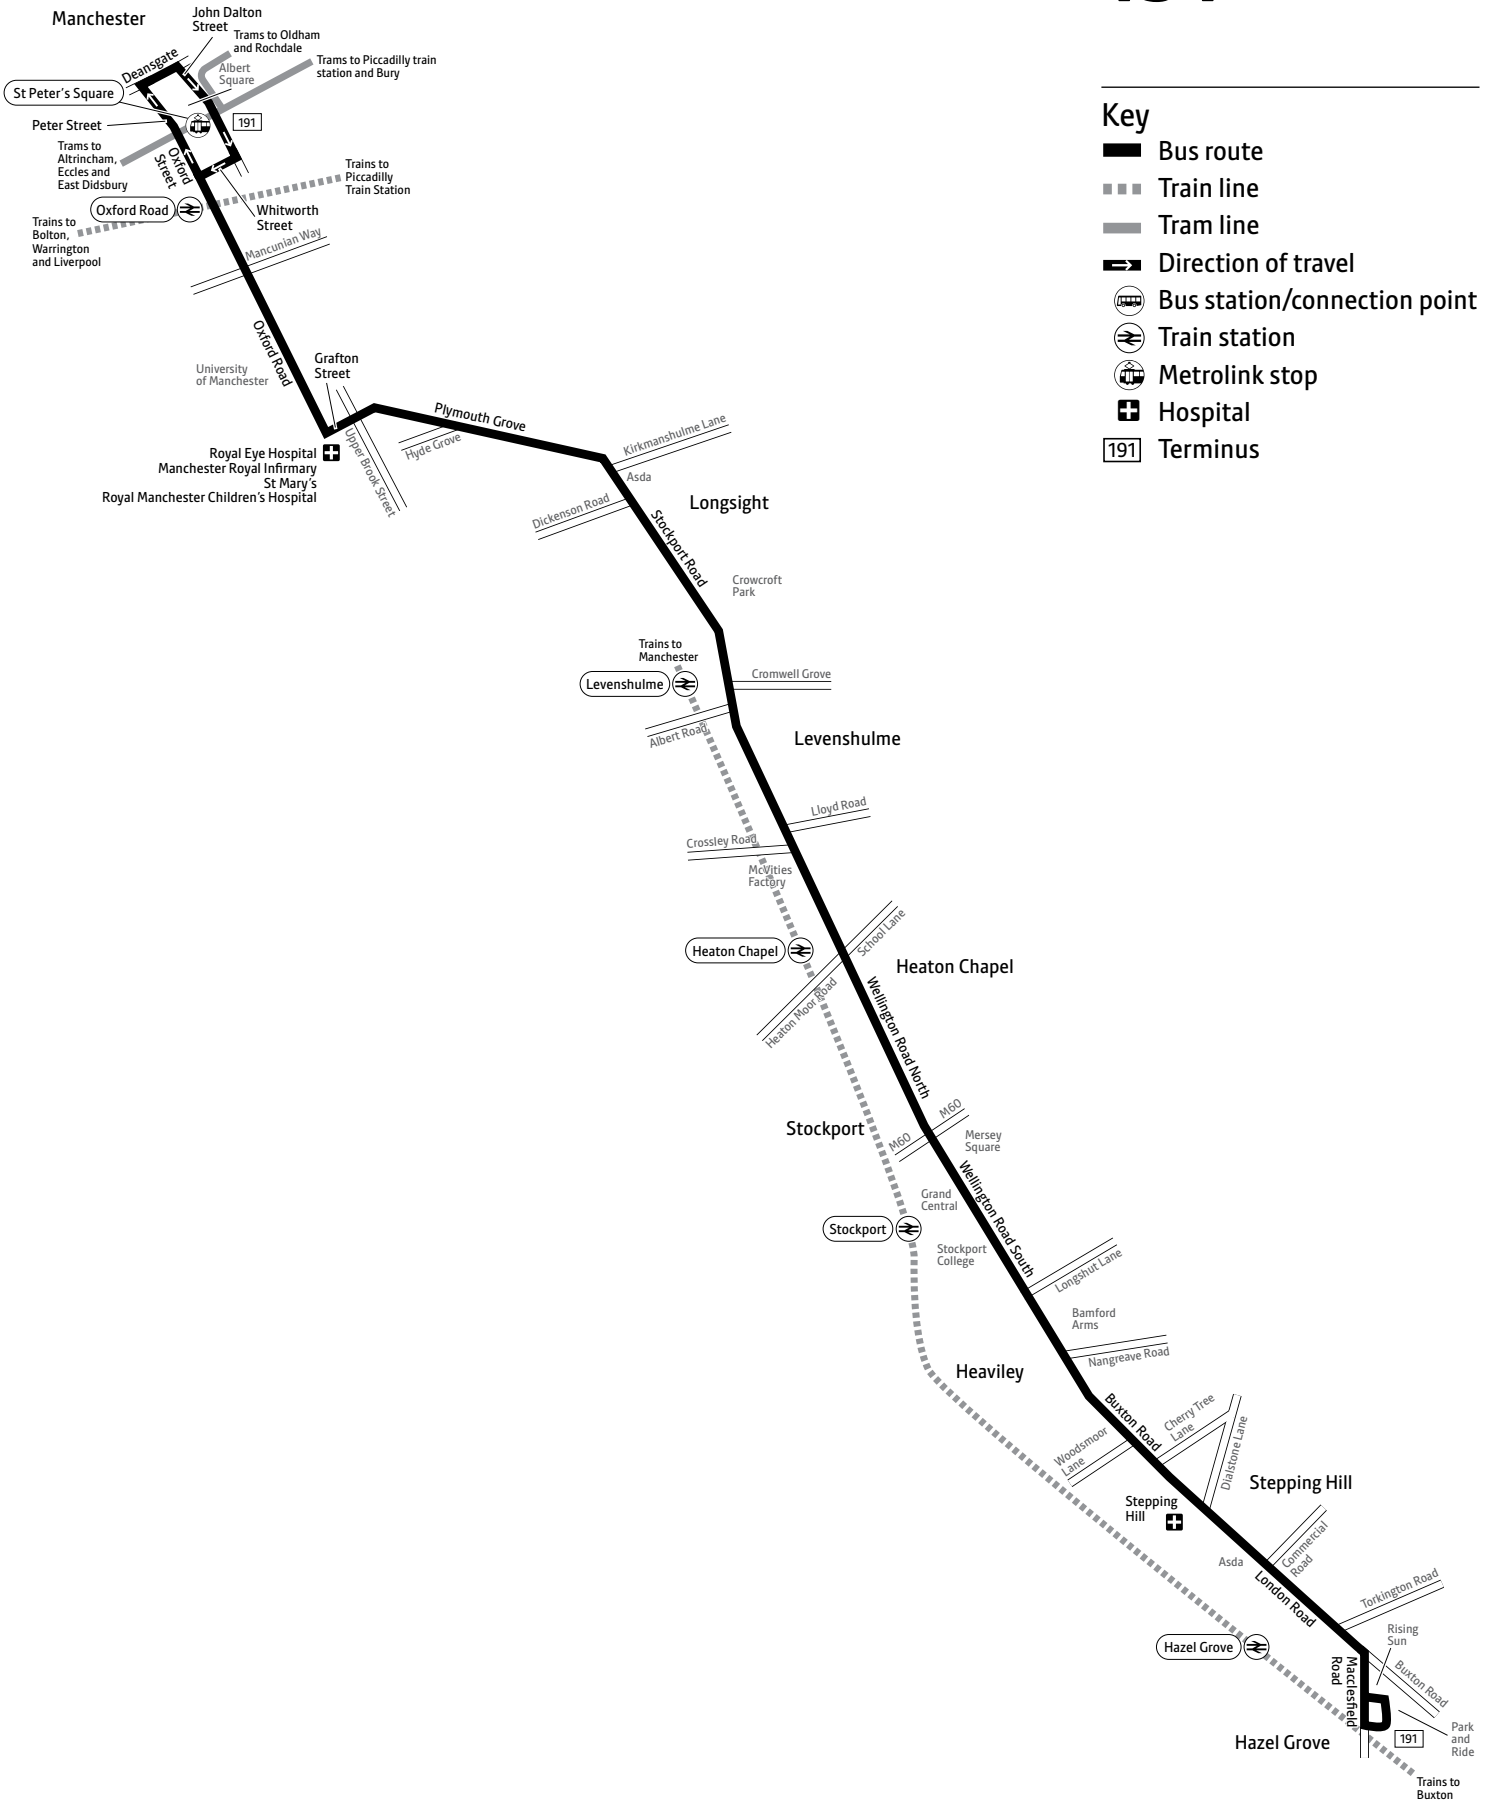

Using this timetable

Timetables show the direction of travel, bus numbers and the days of the week. Main stops on the route are listed on the left. Where no time is shown against a particular stop, the bus does not stop there on that journey. Check any letters which are shown in the timetable against the key at the bottom of the page.

Travelshops

Manchester Shudehill Interchange

Mon to Sat 7am to 6pm
Sunday Closed
Public holidays 10am to 1.45pm
and 2.30pm to 5.30pm

Stockport Mersey Square

Mon to Fri 7am to 5.30pm
Saturday 8am to 5.30pm
Sunday* Closed

*Including public holidays

- Key**
- Bus route
 - Train line
 - Tram line
 - Direction of travel
 - Bus station/connection point
 - Train station
 - Metrolink stop
 - Hospital
 - Terminus

Hazel Grove — Stockport — Levenshulme — Longsight — Manchester

Manchester — Longsight — Levenshulme — Stockport — Hazel Grove

191

Mondays to Fridays

Manchester, Albert Square	1610	1700	1730	1800									
Plymouth Grove/Hyde Grove	1629	1719	1749	1817									
Longsight, Slade Lane	1644	1734	1804	1831									
Heaton Chapel, McVities	1655	1745	1814	1841									
Stockport, Mersey Square	1703	1753	1822	1849									
Heaviley, Bamford Arms		1759	1827	1854									
Stepping Hill, Dialstone Lane		1807	1832	1859									
Hazel Grove, Park and Ride		1817	1841	1908									