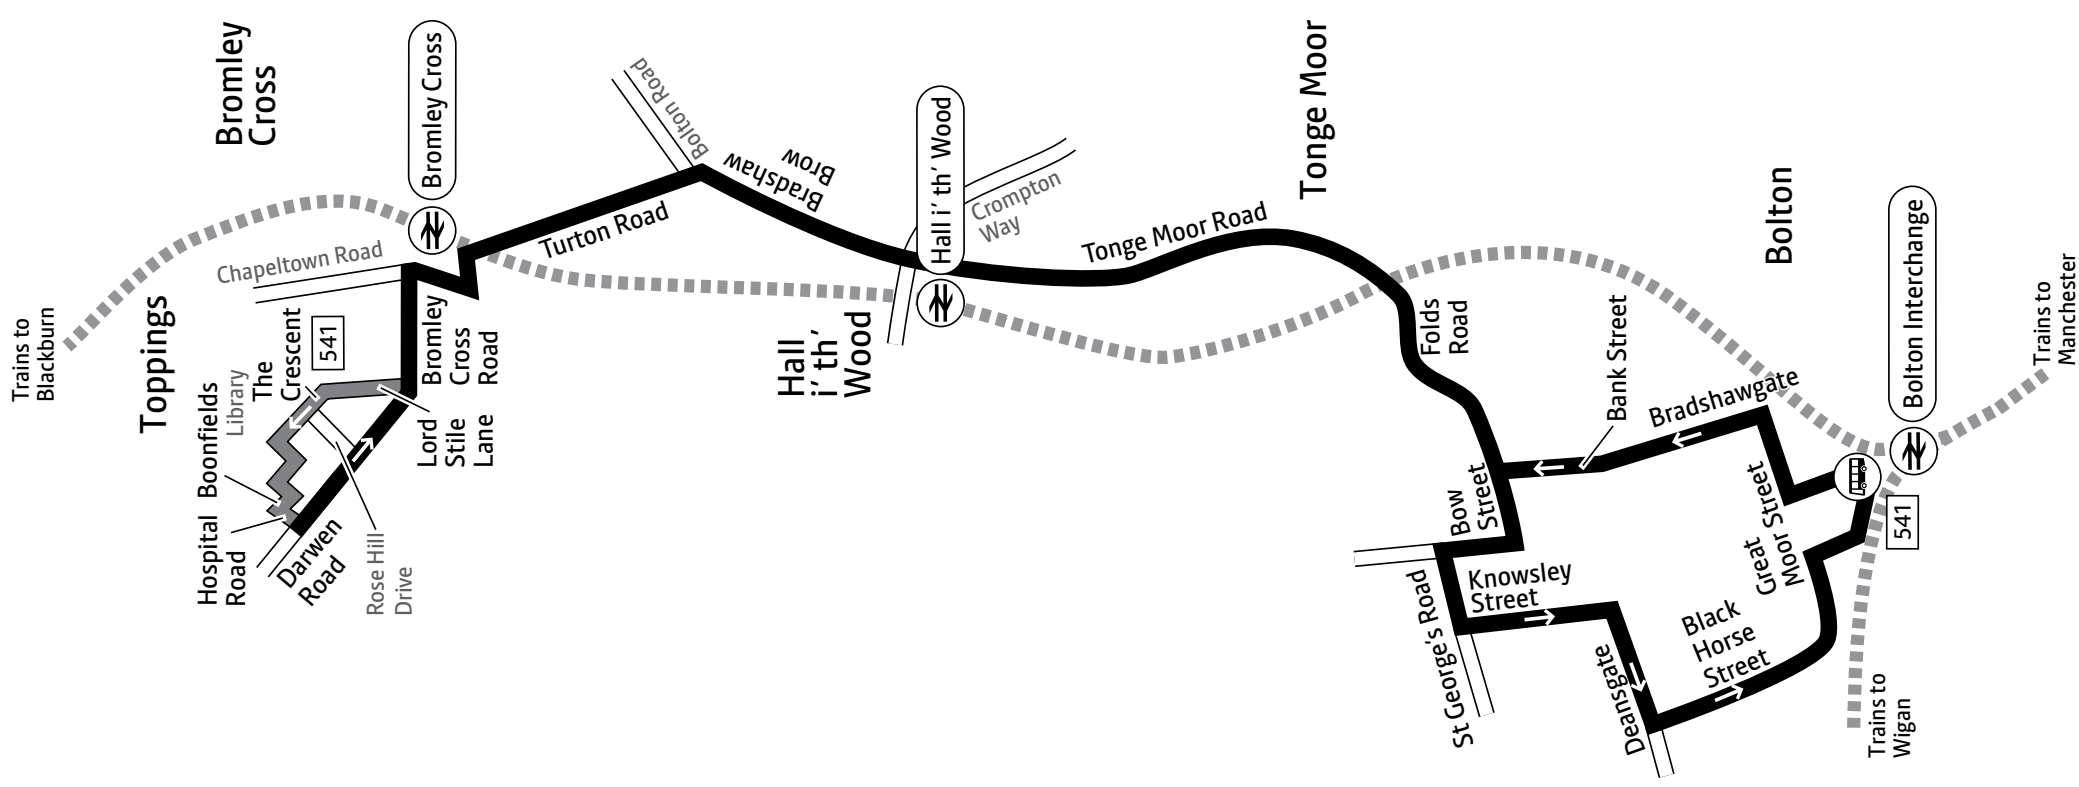

Saturday 8am to 5.30pm

Sunday* Closed

*Including public holidays

541

Key

-  Bus route
-  Hail and ride: passengers can get on or off the bus wherever it is safe
-  Train line
-  Direction of travel
-  Bus station/connection point
-  Train station
-  Terminus

Toppings — Tonge Moor — Bolton

541

Mondays to Fridays

			SD b	SH			SD	SD b	SH				🕒	🕒	🕒	🕒	
													a	a	a	a	
Toppings, Library	0735	0805	0832	0835	0915	and every	1445	c	1507	1515	1545	and every	1915	2020	2120	2220	2320
Tonge Moor Road/Crompton Way	0745	0815	0844	0845	0927	30 mins	1457	1519	1519	1527	1557	30 mins	1927	2030	2130	2230	2330
Bolton, Interchange	0800	0835	0905	0905	0939	until	1509	1534	1531	1539	1609	until	1939	2045	2145	2245	2345

Saturdays

							🕒	🕒	🕒	🕒
							a	a	a	a
Toppings, Library	0745	and every	1915	2020	2120	2220	2320			
Tonge Moor Road/Crompton Way	0757	30 mins	1927	2030	2130	2230	2330			
Bolton, Interchange	0809	until	1939	2045	2145	2245	2345			