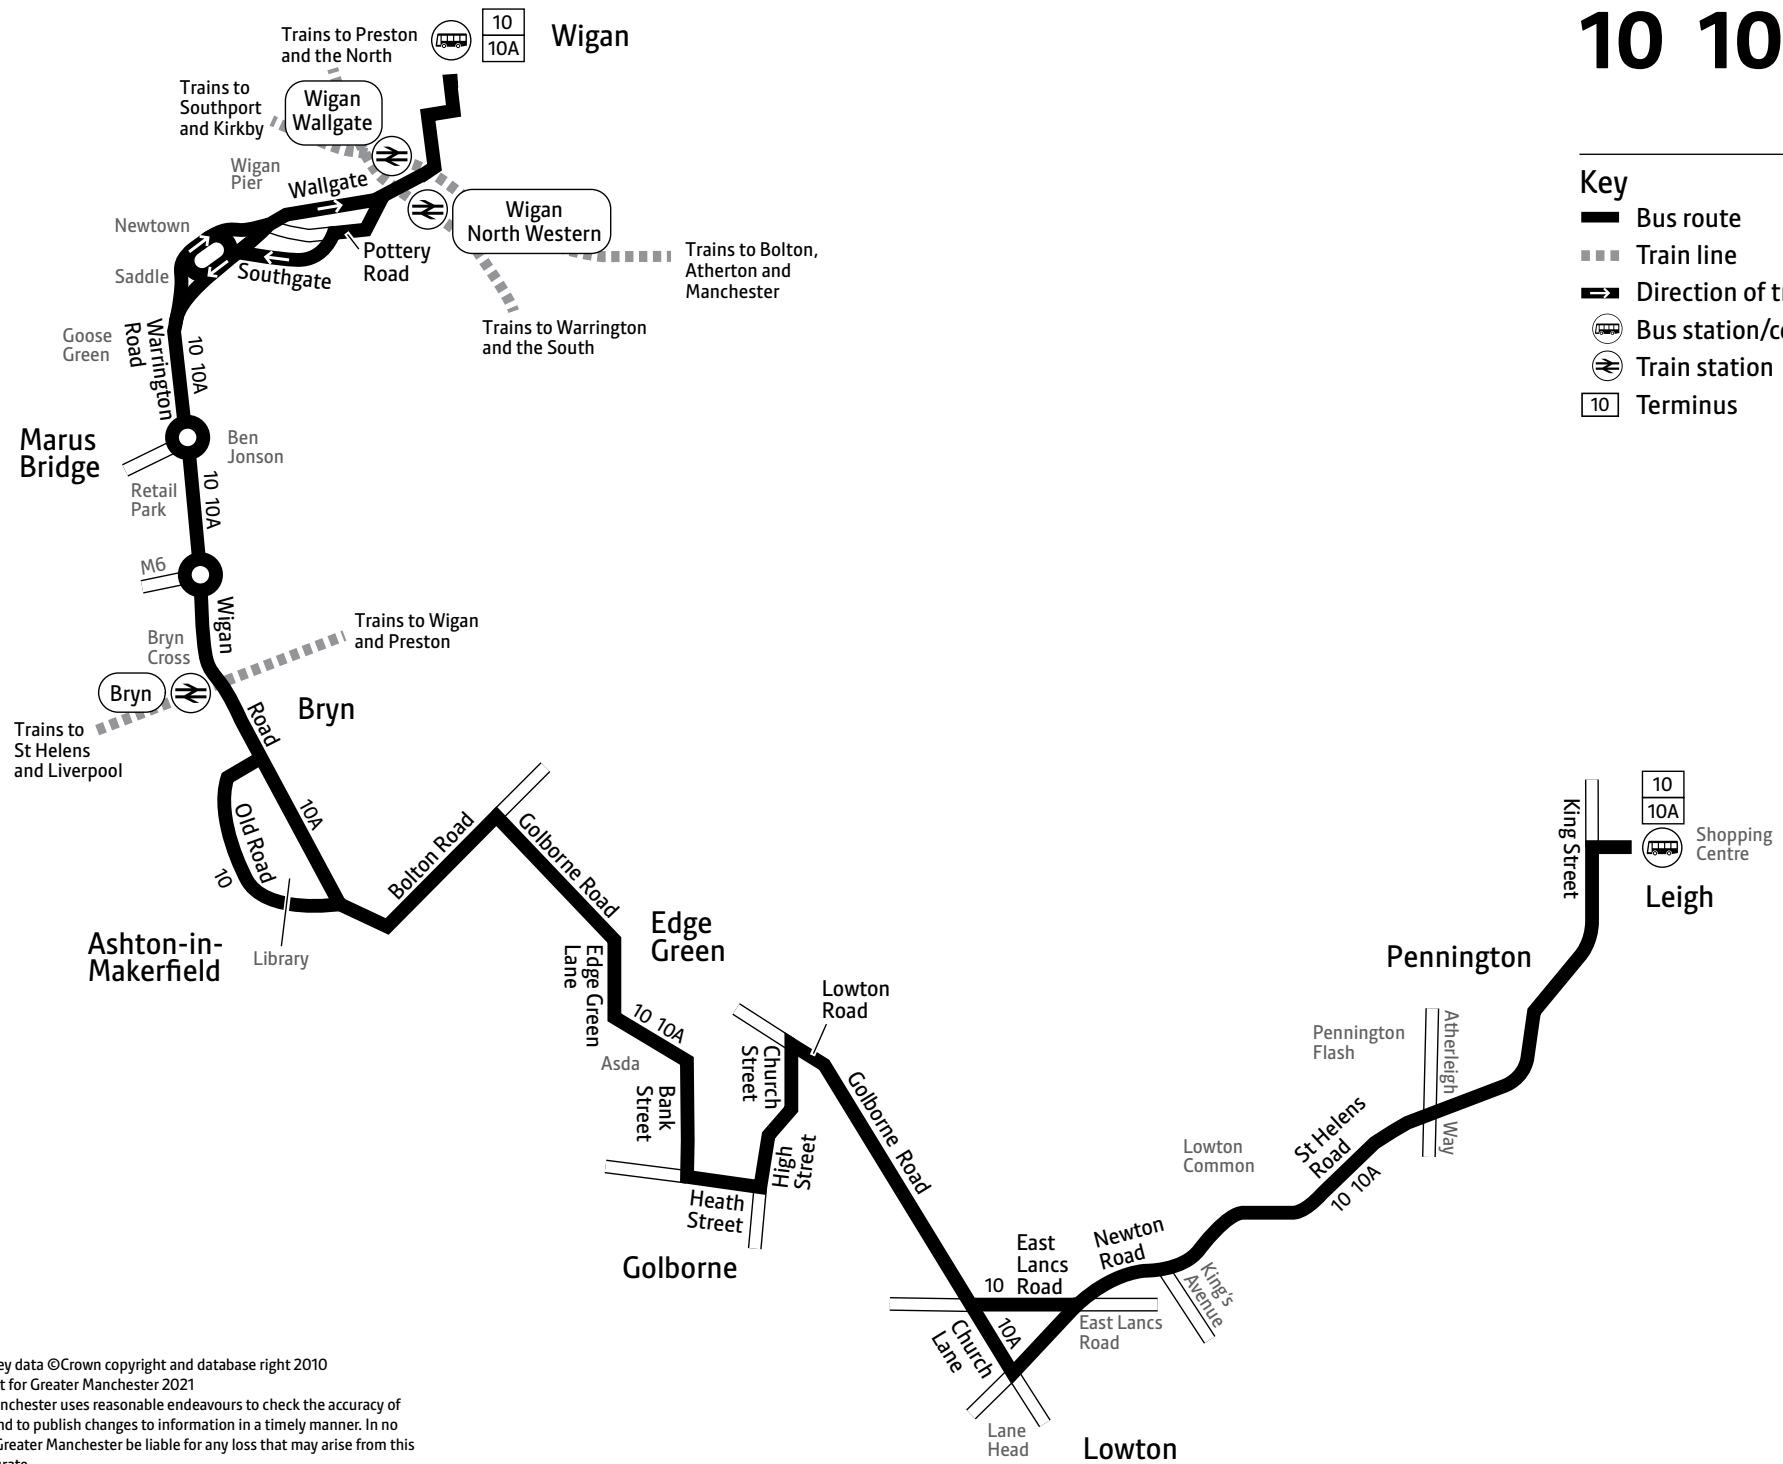

b – Continues to Bryn, Train Station 5 minutes later

♿ – All bus 10 and 10A journeys are run using easy access buses. See inside front cover of this leaflet for details

10 10A

Wigan — Ashton—in—Makerfield — Golborne — Lowton — Leigh via Old Road
 Wigan — Ashton—in—Makerfield — Golborne — Lowton — Leigh via Lane Head