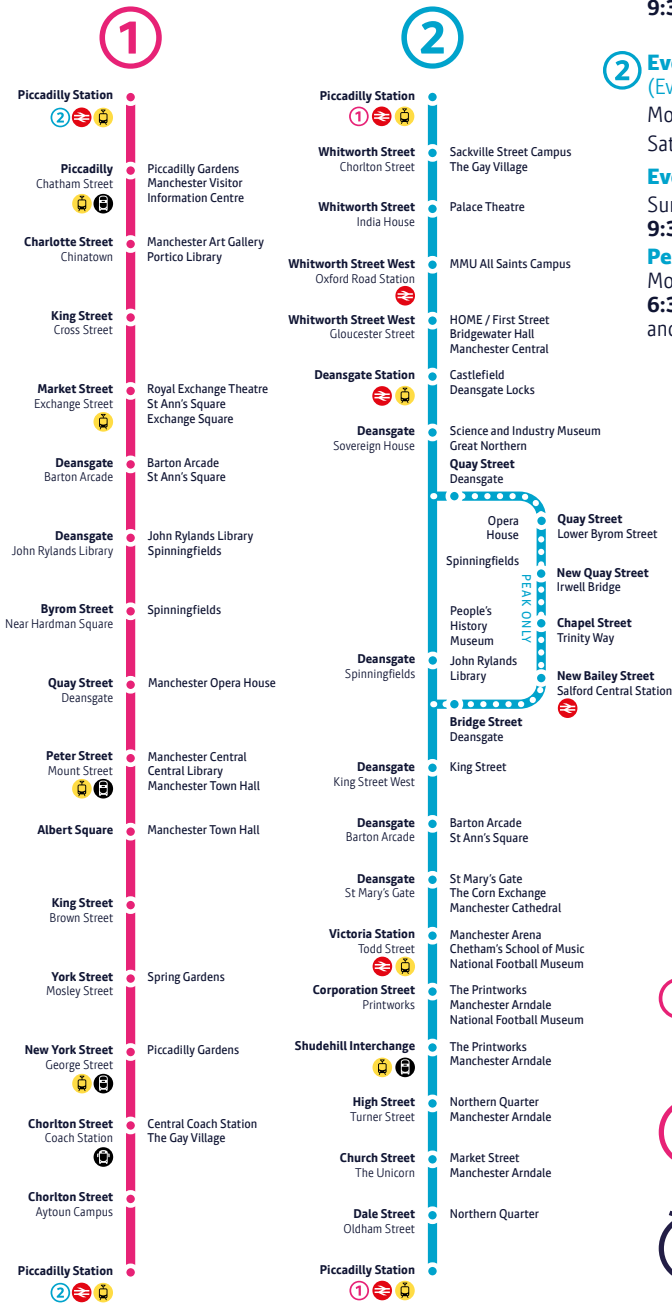

Enjoy free travel around Manchester city centre on a **free bus**

1 **Every 10 minutes**
(Every 15 minutes after 6:30pm)
Monday to Friday: **7am – 10pm**
Saturday: **8:30am – 10pm**
Every 12 minutes
Sunday and public holidays:
9:30am – 6pm

2 **Every 10 minutes**
(Every 15 minutes after 6:30pm)
Monday to Friday: **6:30am – 10pm**
Saturday: **8:30am – 10pm**
Every 12 minutes
Sunday and public holidays:
9:30am – 6pm
Peak only
Monday to Friday:
6:30 – 9:10am
and **4 – 6:30pm**

1 **2** Two routes around the city

Running until 10pm Mon to Sat

Every 10 minutes
(every 15 minutes after 6:30pm and every 12 minutes on Sundays and public holidays)

- Route 1**
direction of travel and stop
- Route 2**
direction of travel and stop
- Route 2 peak only Mon to Fri**
6:30–9:10am and 4–6:30pm
- Metrolink line and stop
- Bus interchange
- Rail line and station
- Central Coach Station