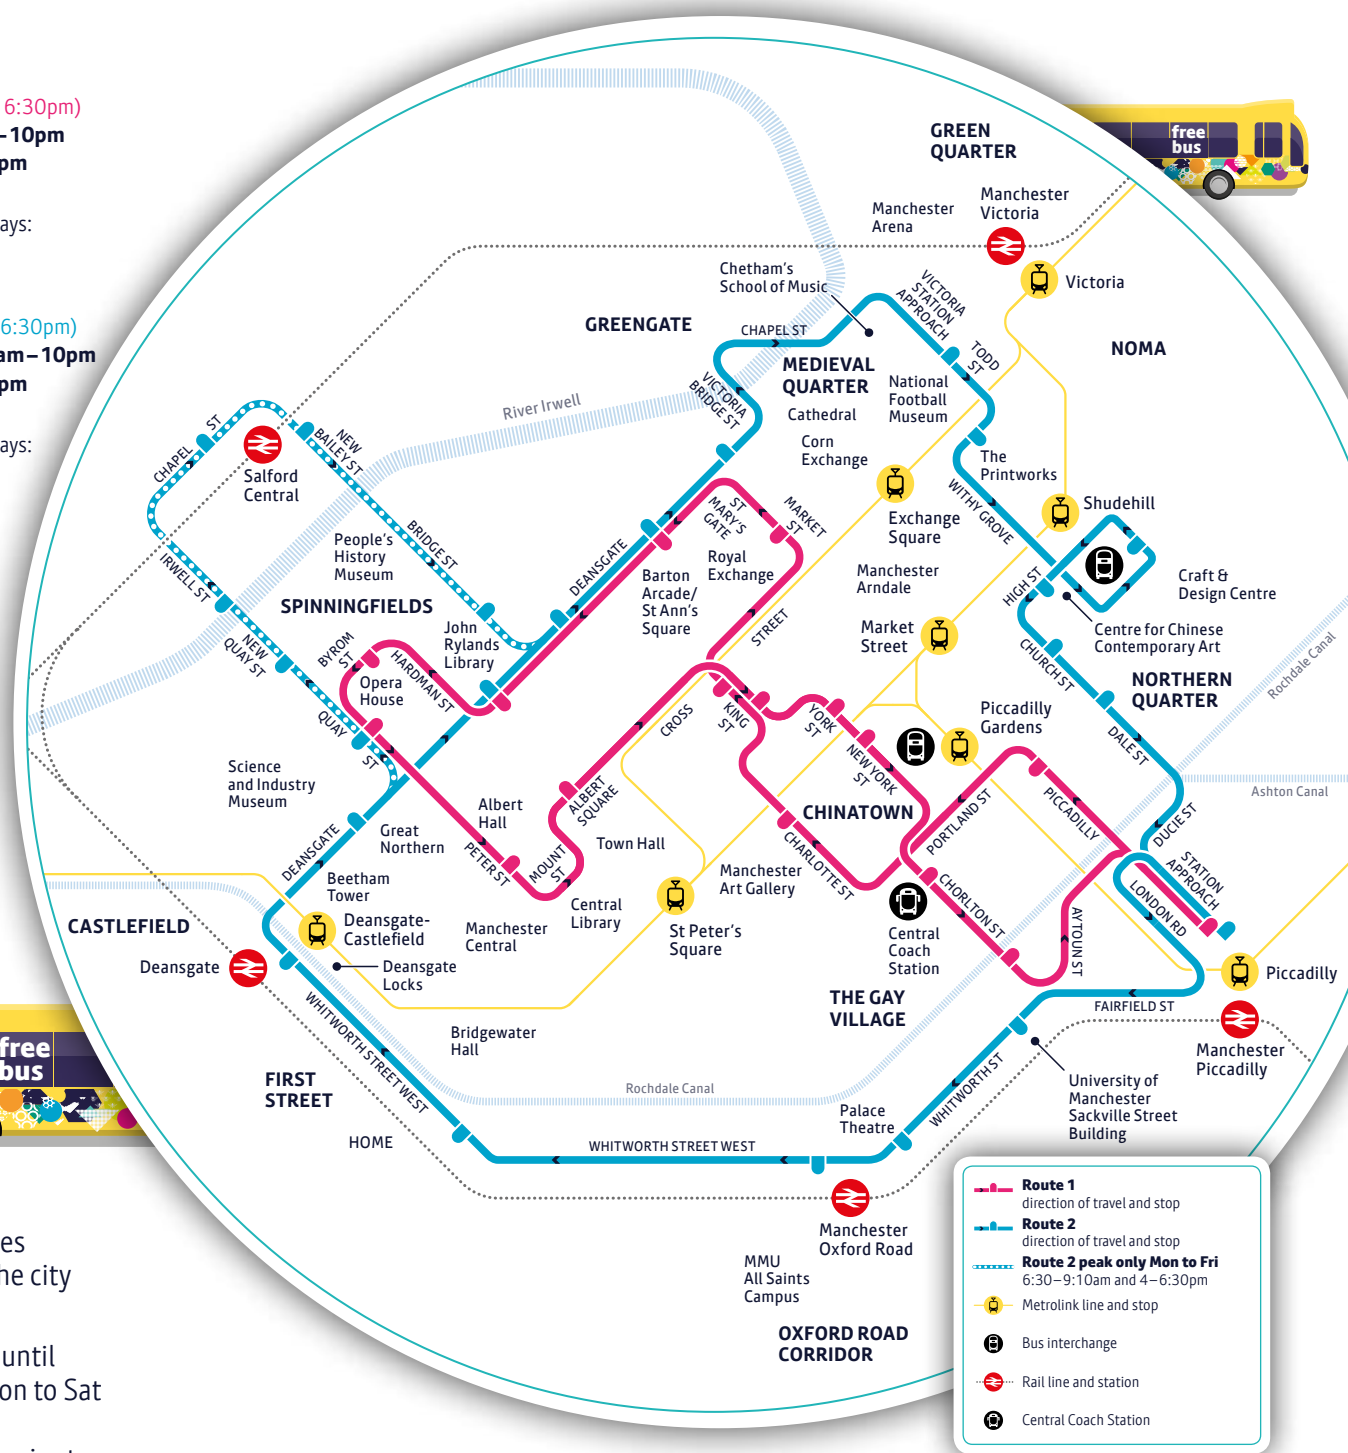

Enjoy free travel around Manchester city centre on a **free bus**

1 **Every 10 minutes**
(Every 15 minutes after 6:30pm)
Monday to Friday: **7am – 10pm**
Saturday: **8:30am – 10pm**
Every 12 minutes
Sunday and public holidays:
9:30am – 6pm

2 **Every 10 minutes**
(Every 15 minutes after 6:30pm)
Monday to Friday: **6:30am – 10pm**
Saturday: **8:30am – 10pm**
Every 12 minutes
Sunday and public holidays:
9:30am – 6pm
Peak only
Monday to Friday:
6:30 – 9:10am
and **4 – 6:30pm**

1 **2** Two routes around the city

Running until 10pm Mon to Sat

Every 10 minutes
(every 15 minutes after 6:30pm and every 12 minutes on Sundays and public holidays)

- Route 1**
direction of travel and stop
- Route 2**
direction of travel and stop
- Route 2 peak only Mon to Fri**
6:30–9:10am and 4–6:30pm
- Metrolink line and stop
- Bus interchange
- Rail line and station
- Central Coach Station