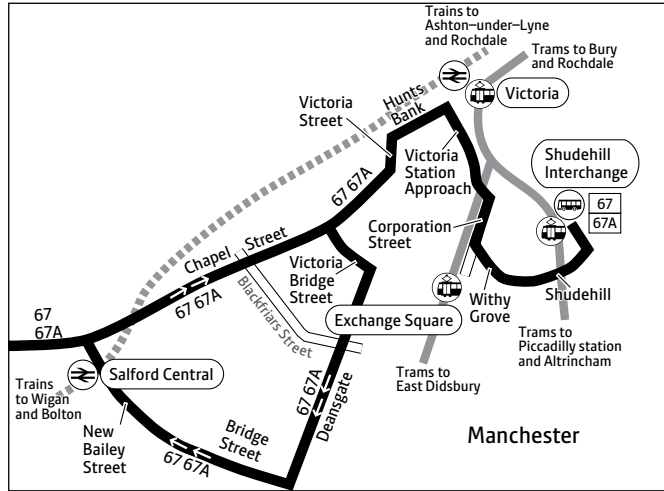

♿ – All bus 67 and 67A journeys are run using easy access buses. See inside front cover of this leaflet for details

67 67A

Key

-  Bus route
-  Train line
-  Tram line
-  Direction of travel
-  Bus station/connection point
-  Train station
-  Metrolink stop
-  Hospital
-  Terminus

For details of the route in Manchester city centre please see the route extract below

Route in Manchester city centre

Contains Ordnance Survey data ©Crown copyright and database right 2010
 ©0100022610 Transport for Greater Manchester 2022
 Transport for Greater Manchester uses reasonable endeavours to check the accuracy of information published and to publish changes to information in a timely manner. In no event will Transport for Greater Manchester be liable for any loss that may arise from this information being inaccurate.