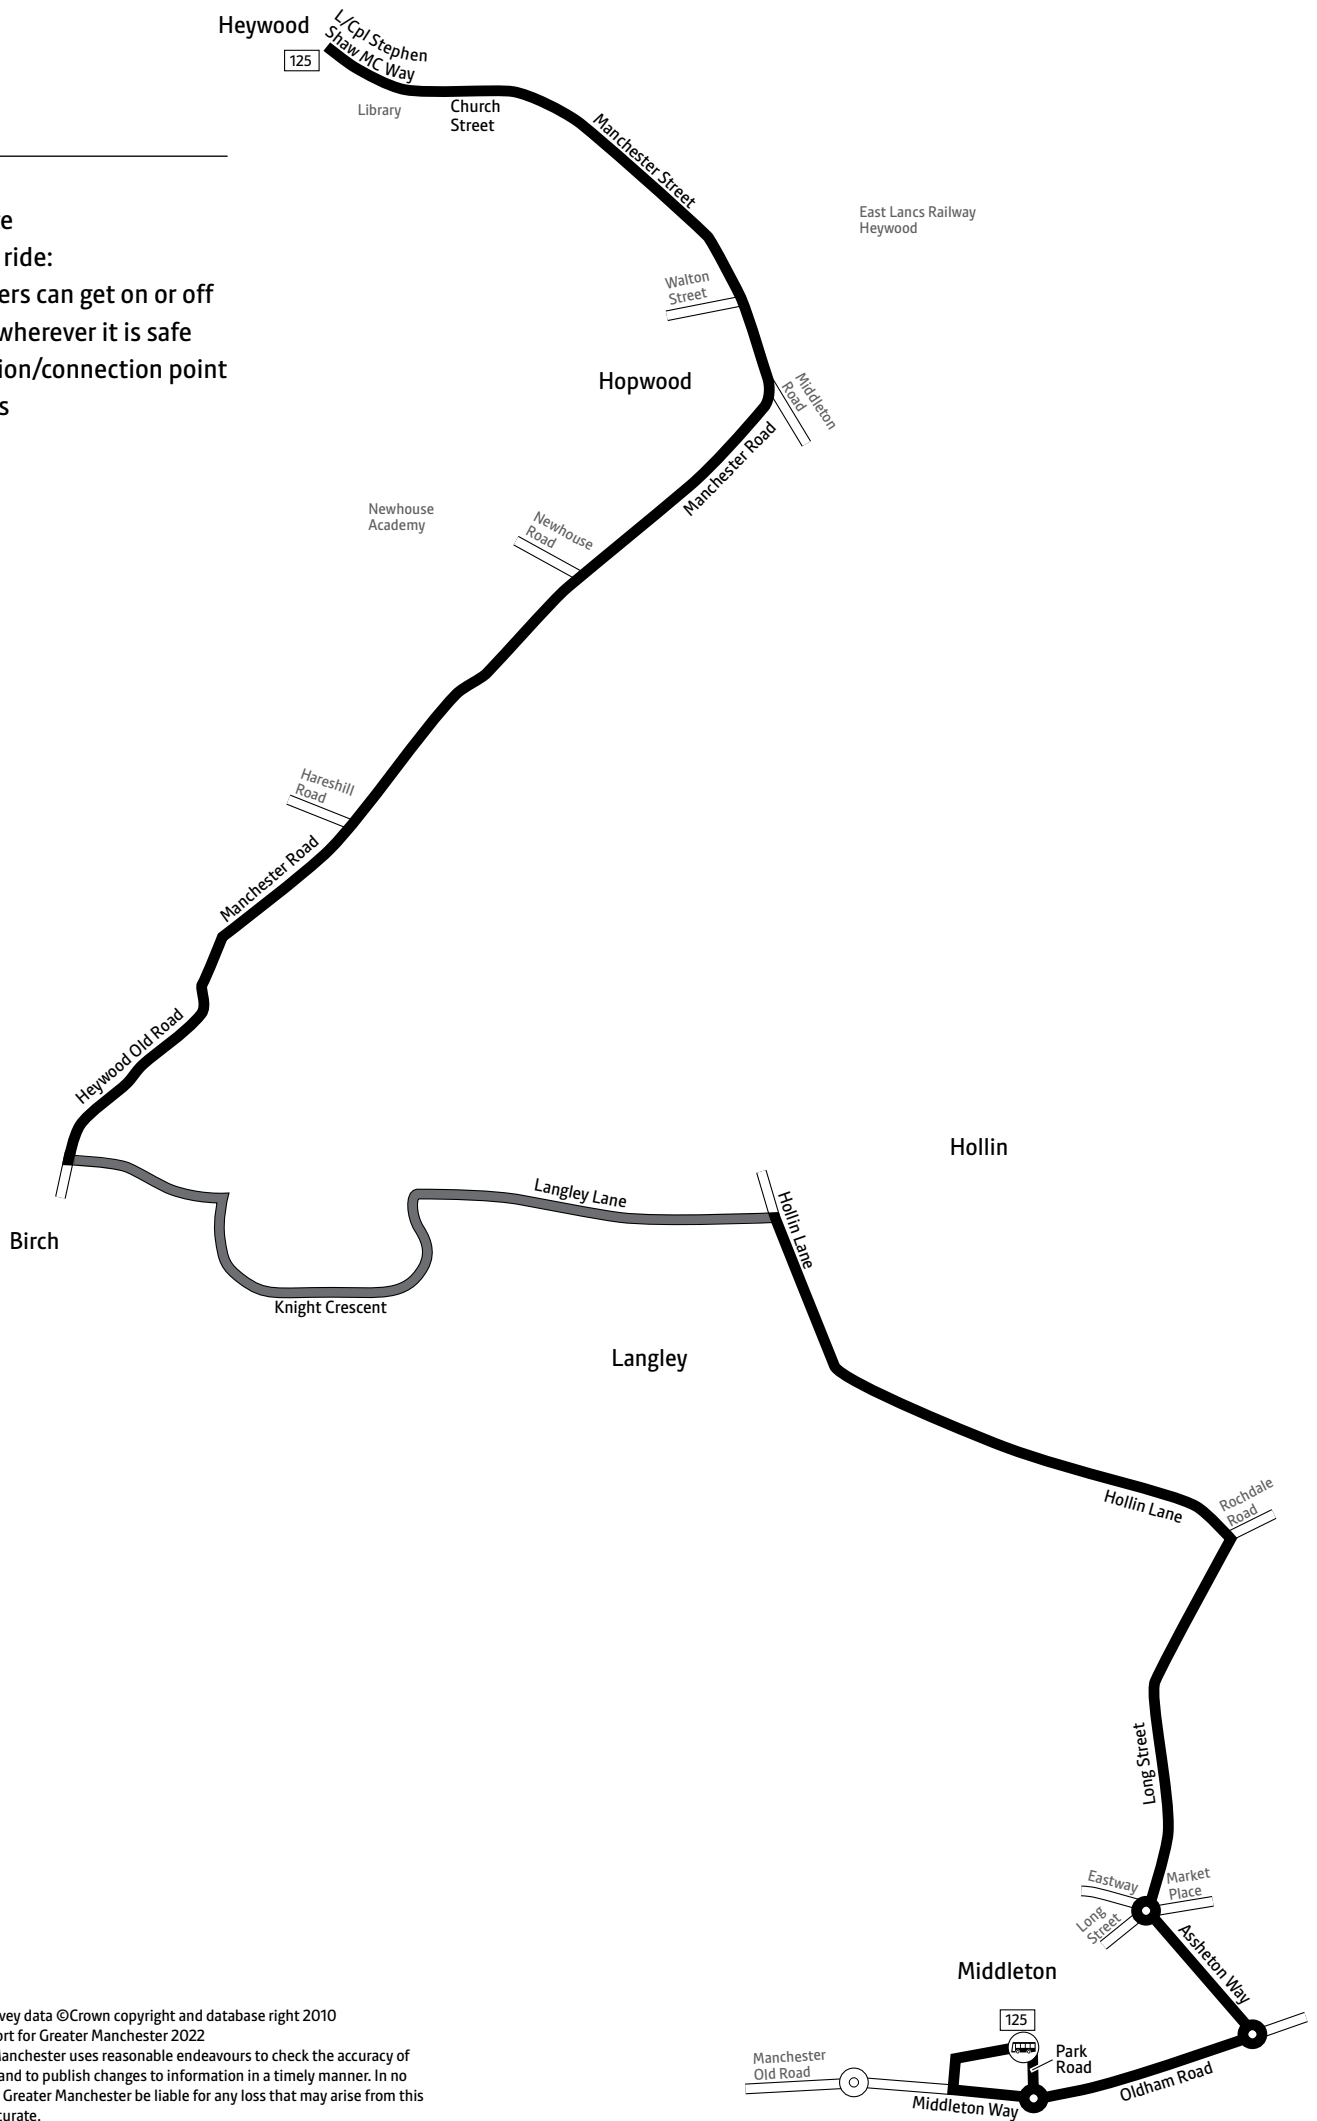

125

Key

- Bus route
- Hail and ride:
  passengers can get on or off
  the bus wherever it is safe
- Bus station/connection point
- Terminus