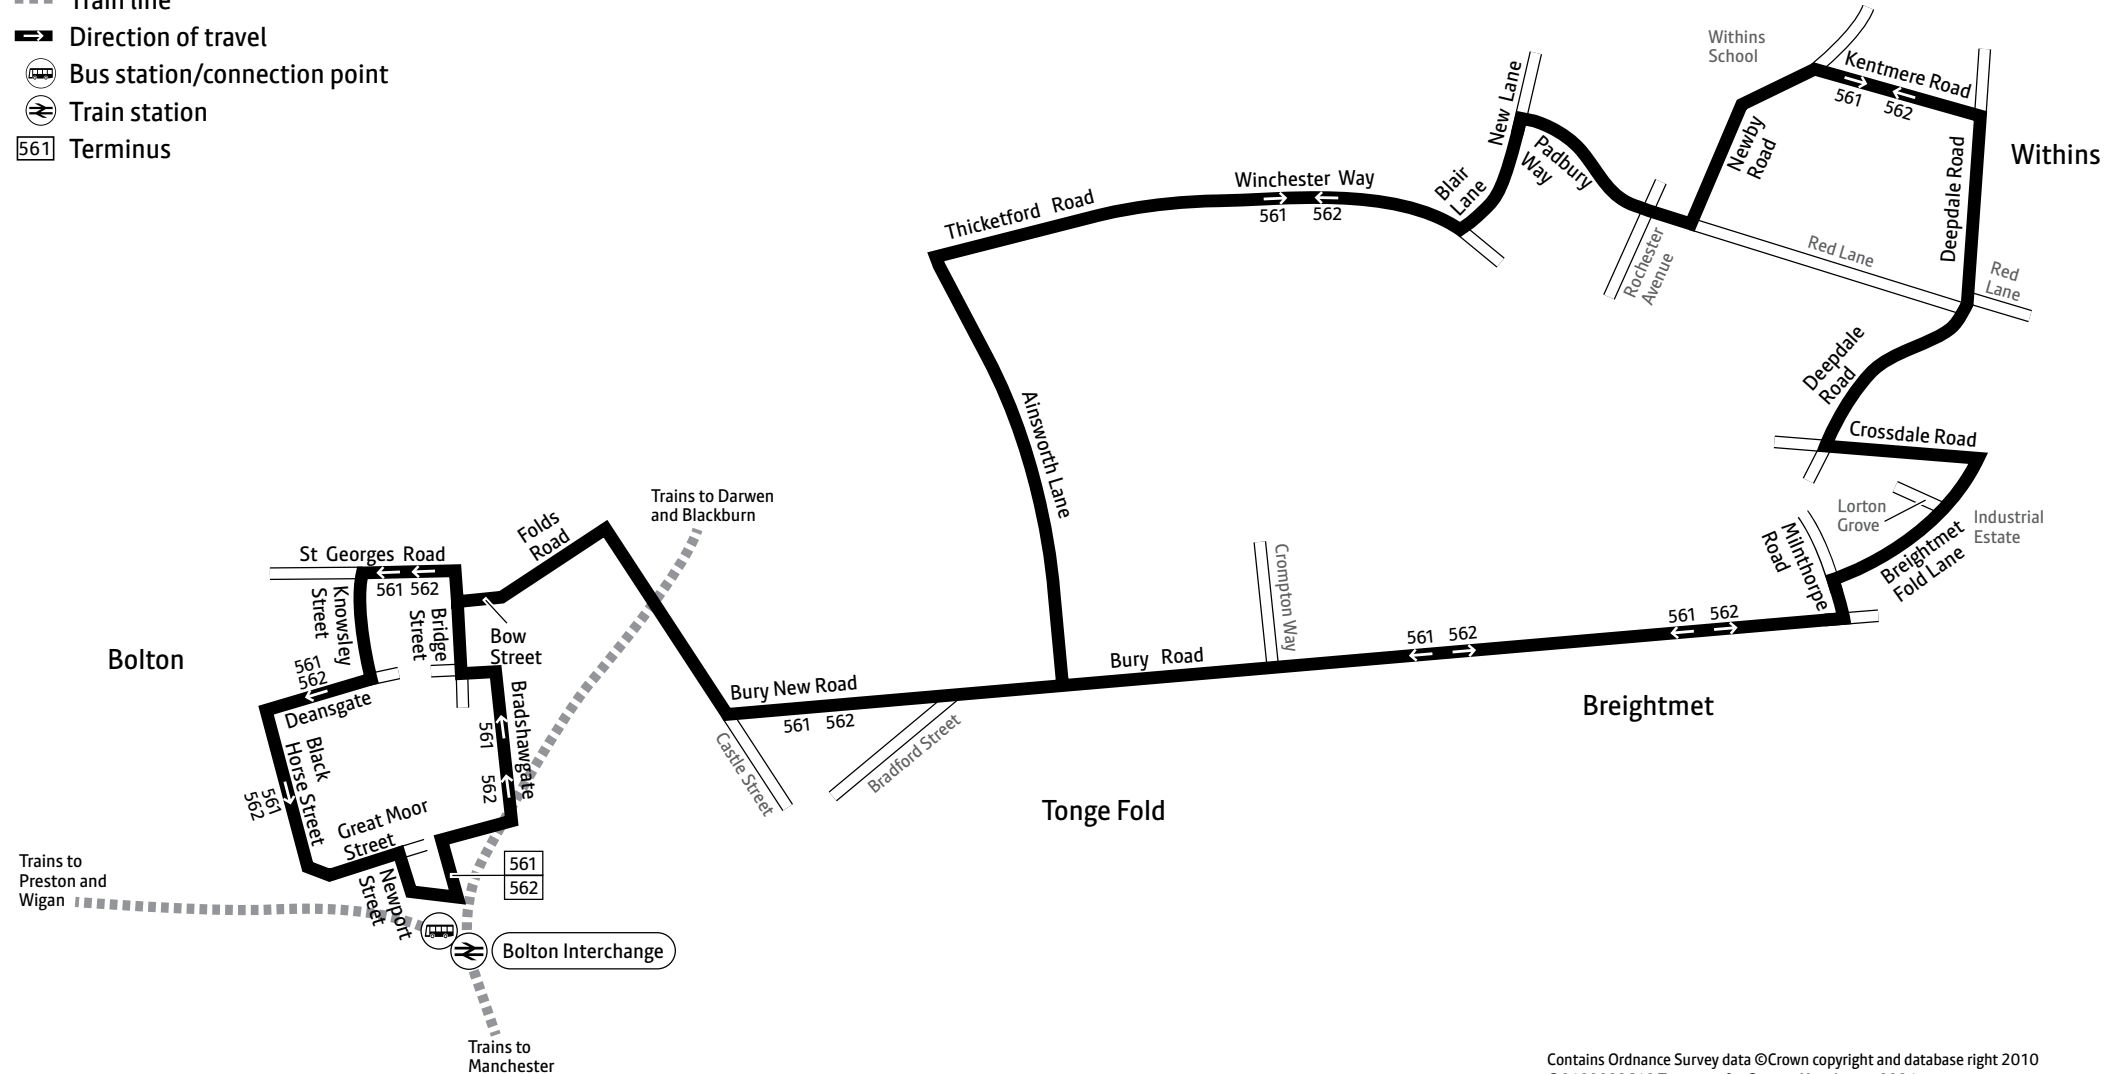

561 562

Key

- Bus route
- Train line
- Direction of travel
- Bus station/connection point
- Train station
- Terminus

Contains Ordnance Survey data ©Crown copyright and database right 2010
©0100022610 Transport for Greater Manchester 2024
Transport for Greater Manchester uses reasonable endeavours to check the accuracy of information published and to publish changes to information in a timely manner. In no event will Transport for Greater Manchester be liable for any loss that may arise from this information being inaccurate.