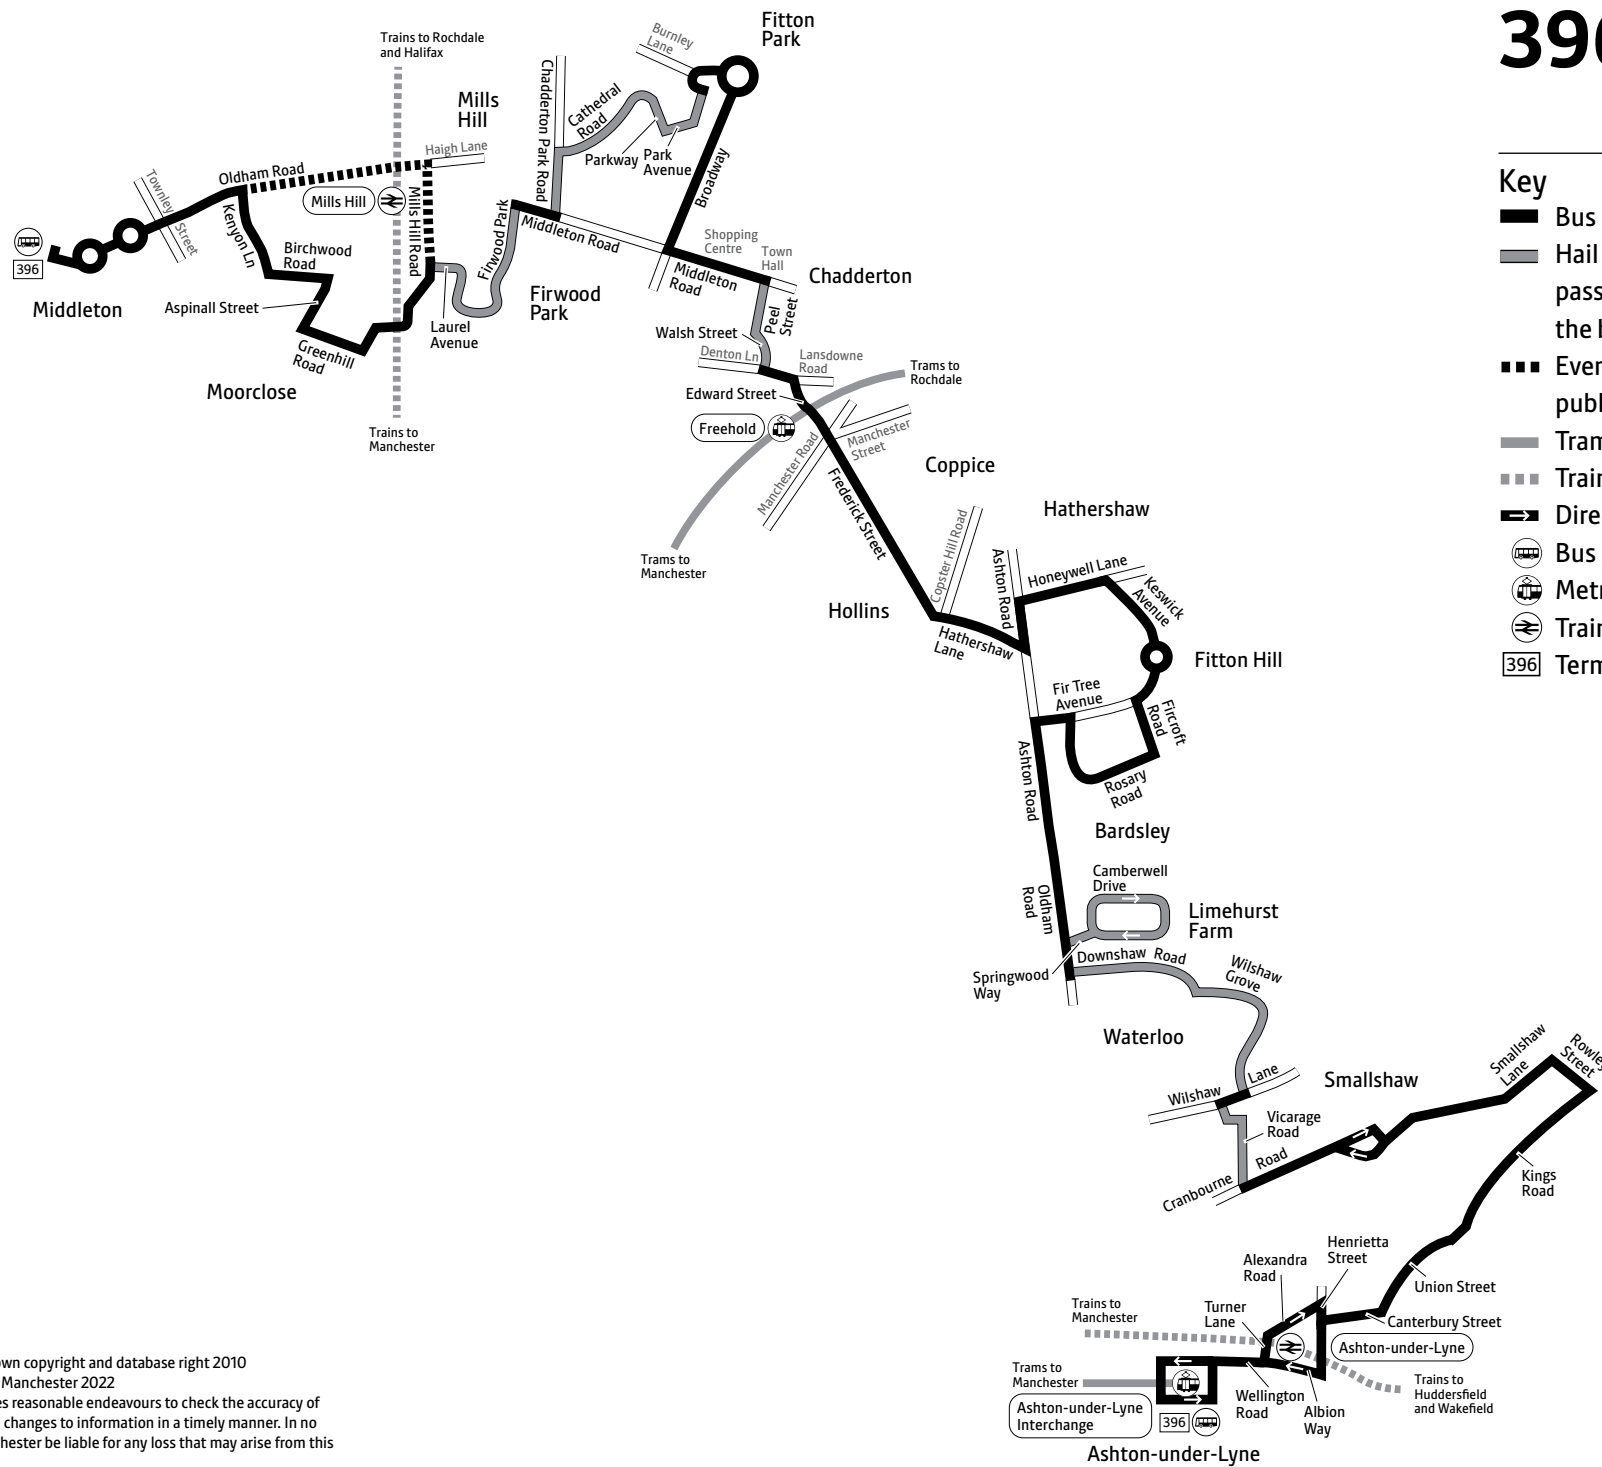

1. **Key**
2. Bus route
   - Hail and ride: passengers can get on or off the bus wherever it is safe
   - Evenings, Sundays and public holidays only
   - Tram line
   - Train line
   - Direction of travel
   - Bus station/connection point
   - Metrolink stop
   - Train station
   - Terminus