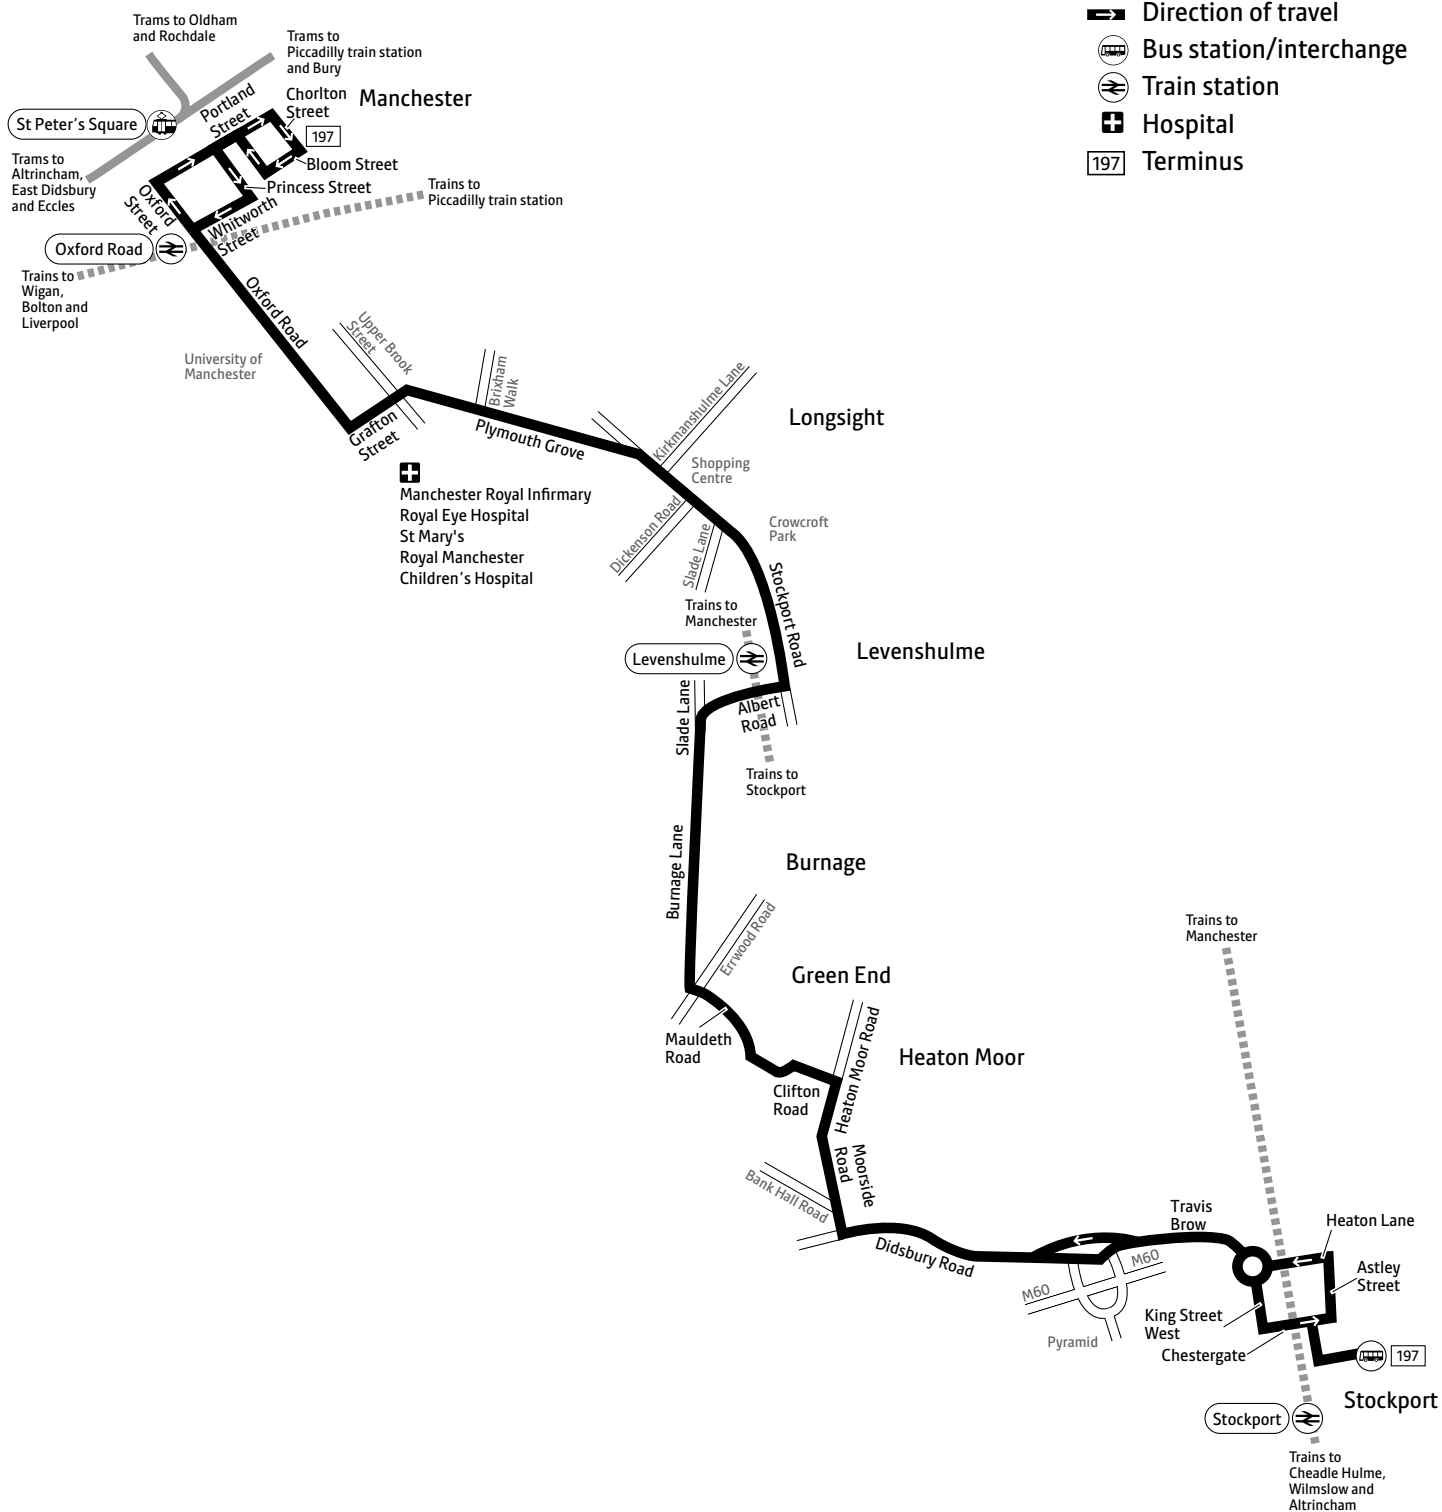

Key

- Bus route
- Train line
- Tram line
- Direction of travel
- Bus station/interchange
- Train station
- Hospital
- Terminus