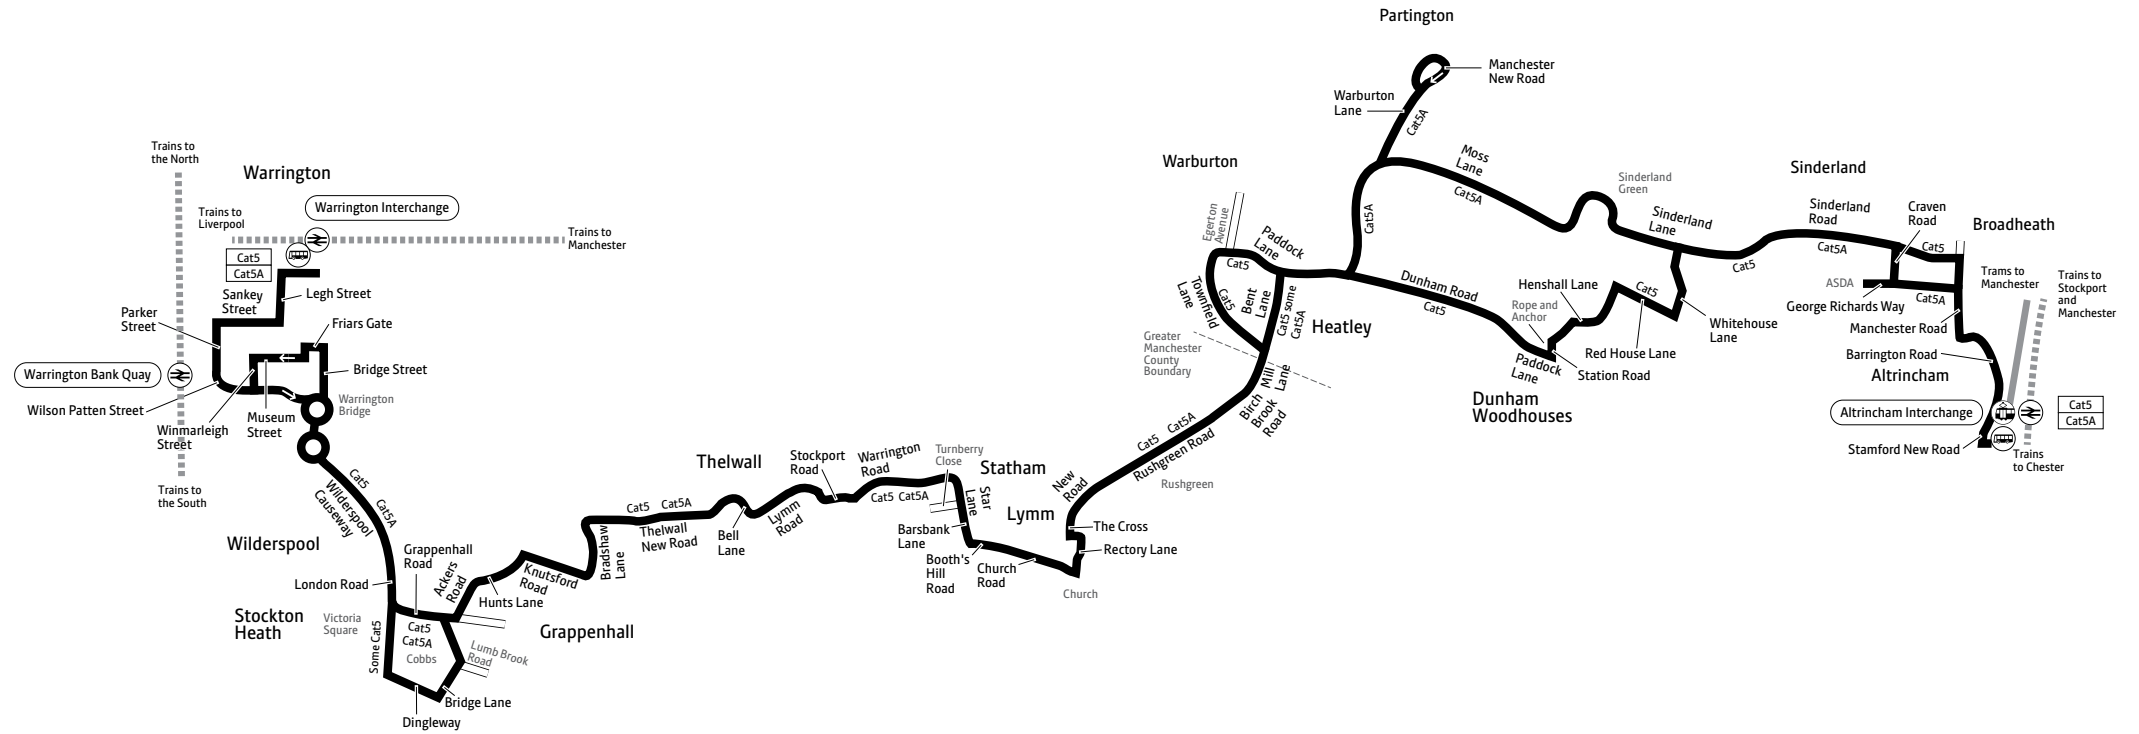

k – Runs via Railway Street, Ashley Road, Langham Road, Park Road, Dunham Road and Manchester Road, then via the normal route.

& – All bus Cat5 and Cat5A journeys are run using easy access buses. See inside front cover of this leaflet for details

Continues after route plan

Cat5 Cat5A

Key

-  Bus route
-  Train line
-  Tram line
-  Direction of travel
-  Bus station/connection point
-  Train station
-  Metrolink stop
-  Terminus

Contains Ordnance Survey data ©Crown copyright and database right 2010
 ©0100022610 Transport for Greater Manchester 2022
 Transport for Greater Manchester uses reasonable endeavours to check the accuracy of information published and to publish changes to information in a timely manner. In no event will Transport for Greater Manchester be liable for any loss that may arise from this information being inaccurate.