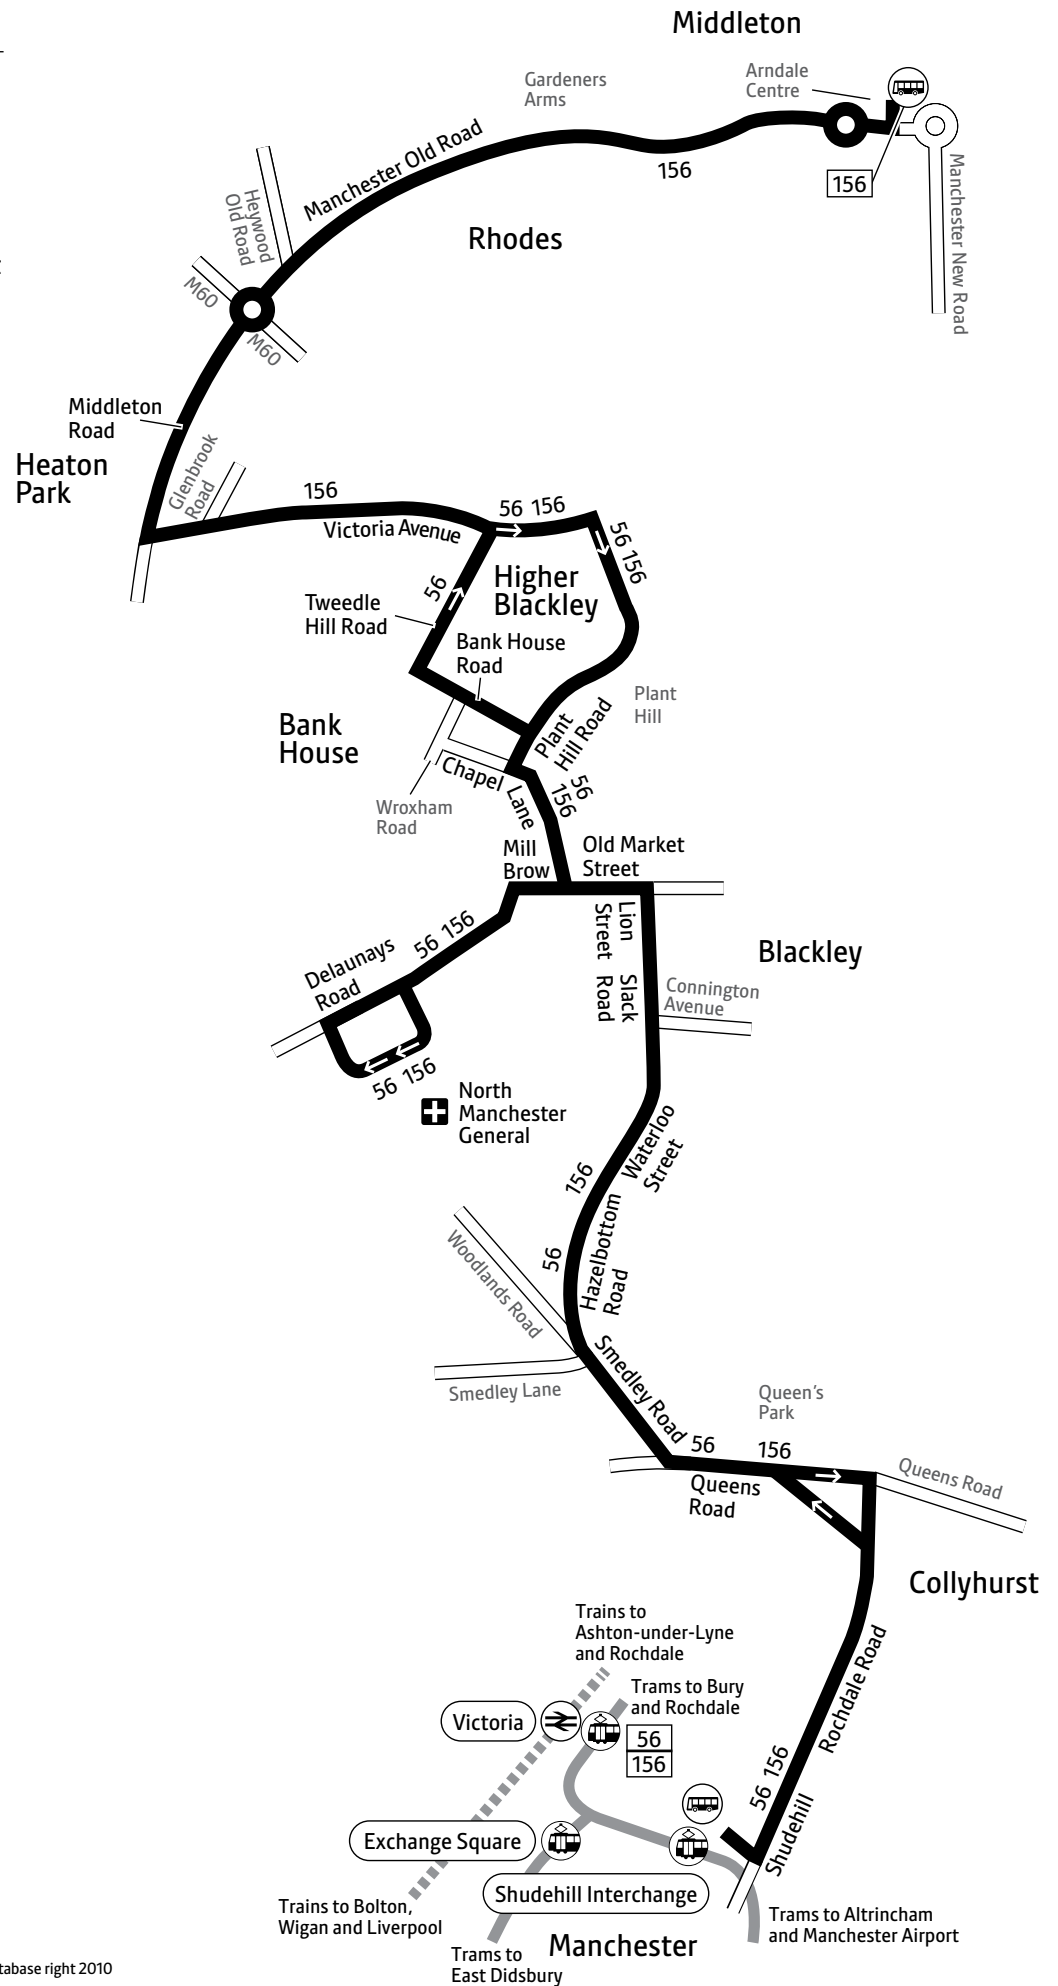

56 156

Key

- Bus route
- Train line
- Tram line
- Direction of travel
- Bus station/connection point
- Train station
- Metrolink stop
- Hospital
- Terminus