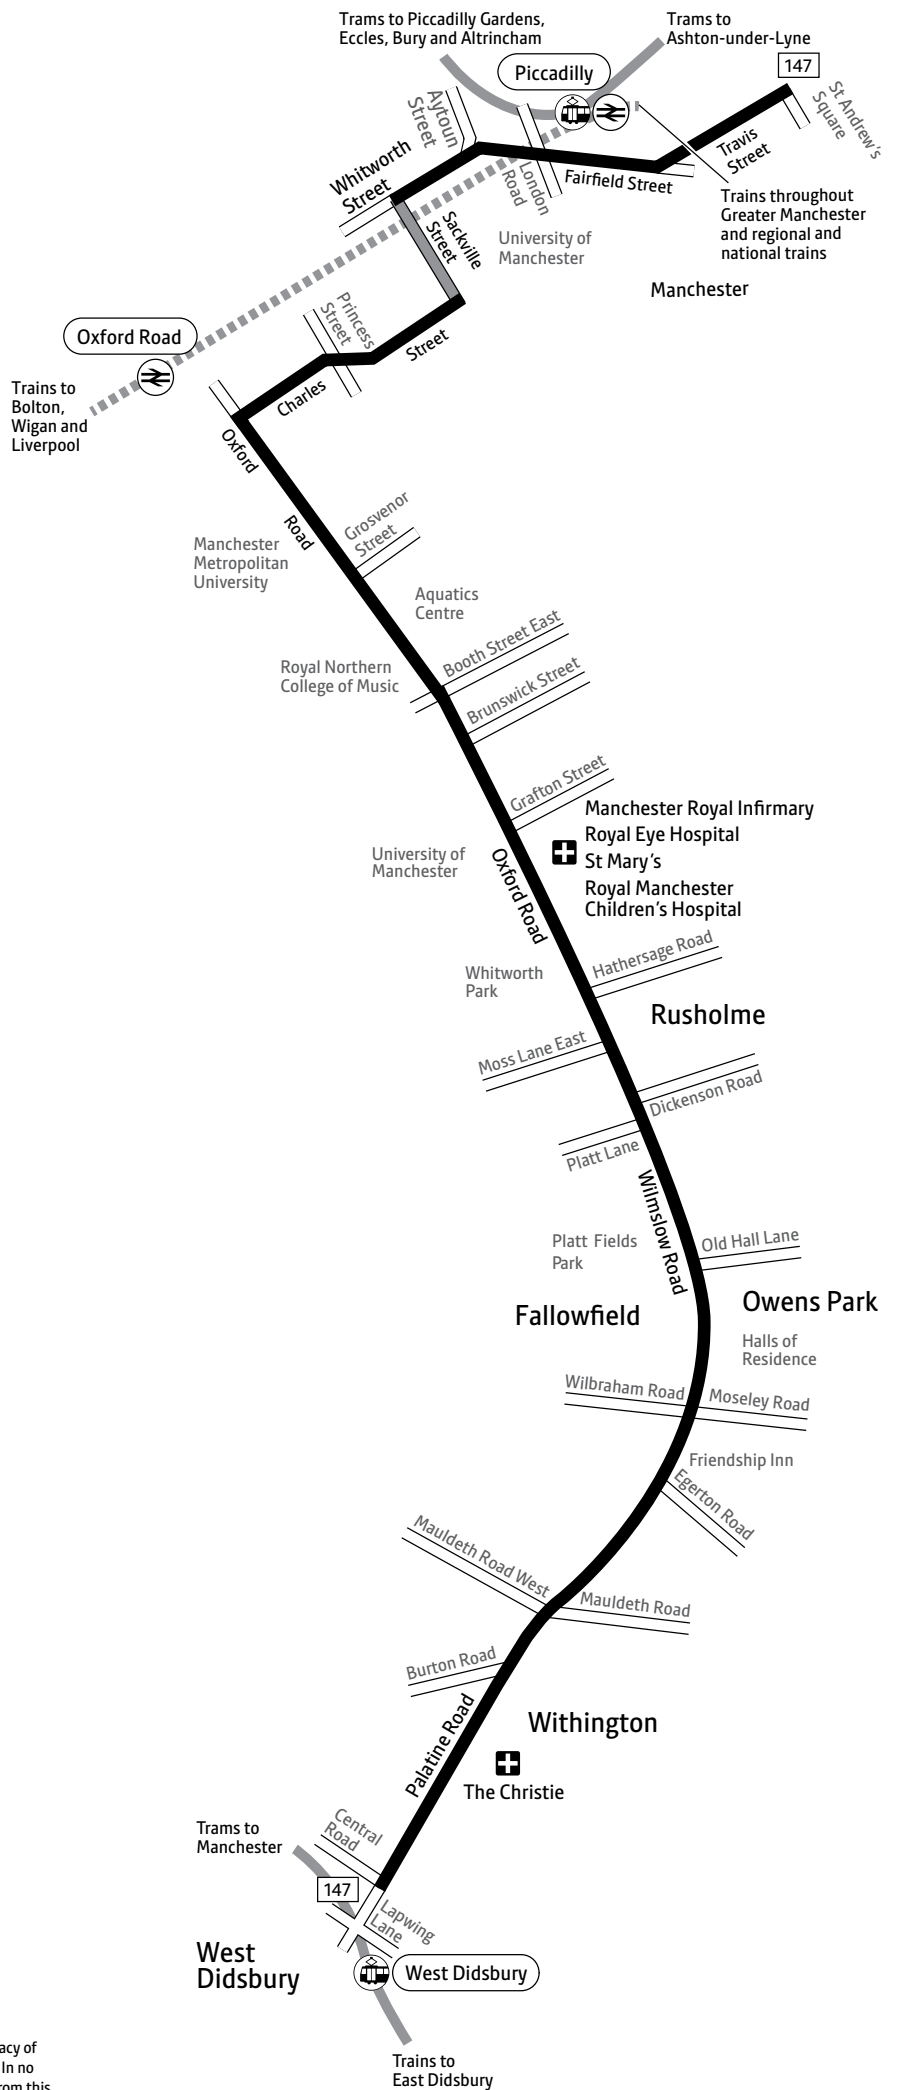

Using this timetable

Timetables show the direction of travel, bus numbers and the days of the week.

Main stops on the route are listed on the left. Where no time is shown against a particular stop, the bus does not stop there on that journey. Check any letters which are shown in the timetable against the key at the bottom of the page.

Public hols 10am to 1.45pm and 2.30pm to 5.30pm

*Including public holidays

Key

-  Bus route
-  Train line
-  Tram line
-  Direction of travel
-  Bus station/connection point
-  Train station
-  Metrolink stop
-  Hospital
-  Terminus

West Didsbury, Central Road	1524	and at frequent	2004
Rusholme, Platt Lane	1538	intervals of	2016
Manchester Royal Infirmary	1546	not more than	2022
Piccadilly Station, Fairfield Street	1602	10 minutes	2034
Travis Street	1604	until	2036

Travis Street	1526	and at frequent	1926
Piccadilly Station, Fairfield Street	1529	intervals of	1929
Manchester Royal Infirmary	1543	not more than	1942
Rusholme, Platt Lane	1553	10 minutes	1949
West Didsbury, Central Road	1609	until	2001