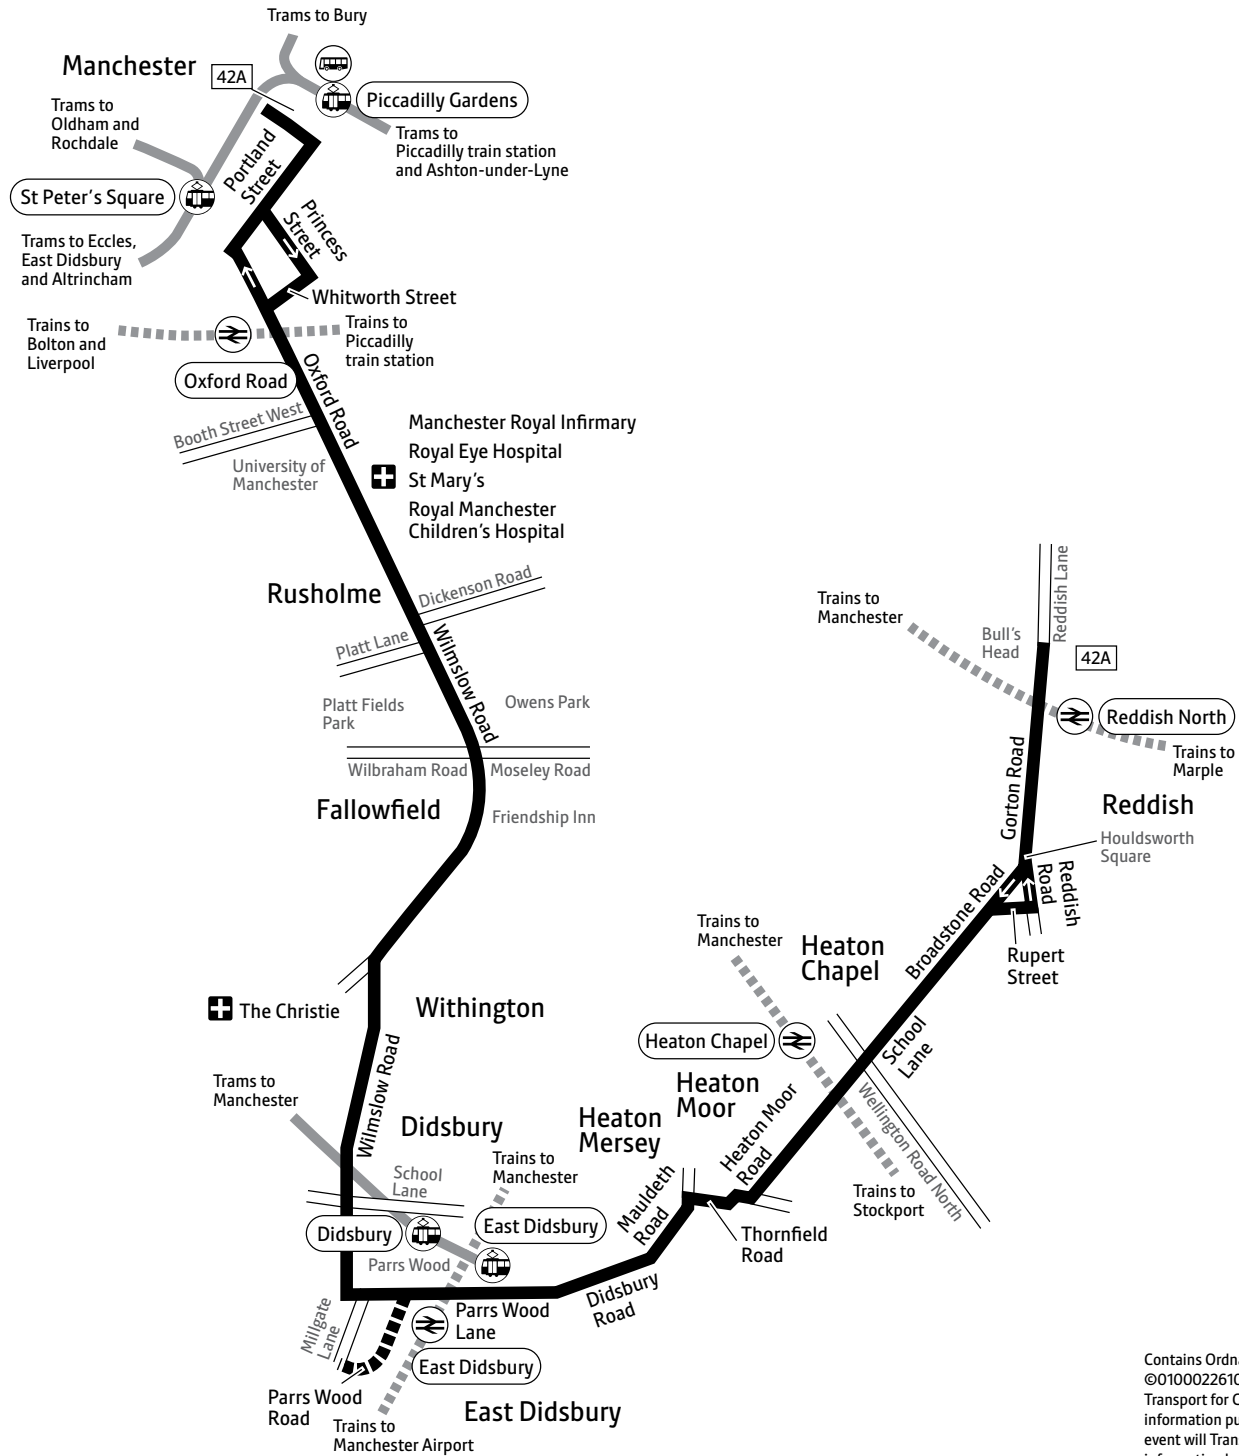

Key

- Bus route
- Evenings, Sundays and public holidays only
- Train line
- Tram line
- Direction of travel
- Bus station/connection point
- Train station
- Metrolink stop
- Hospital
- Terminus