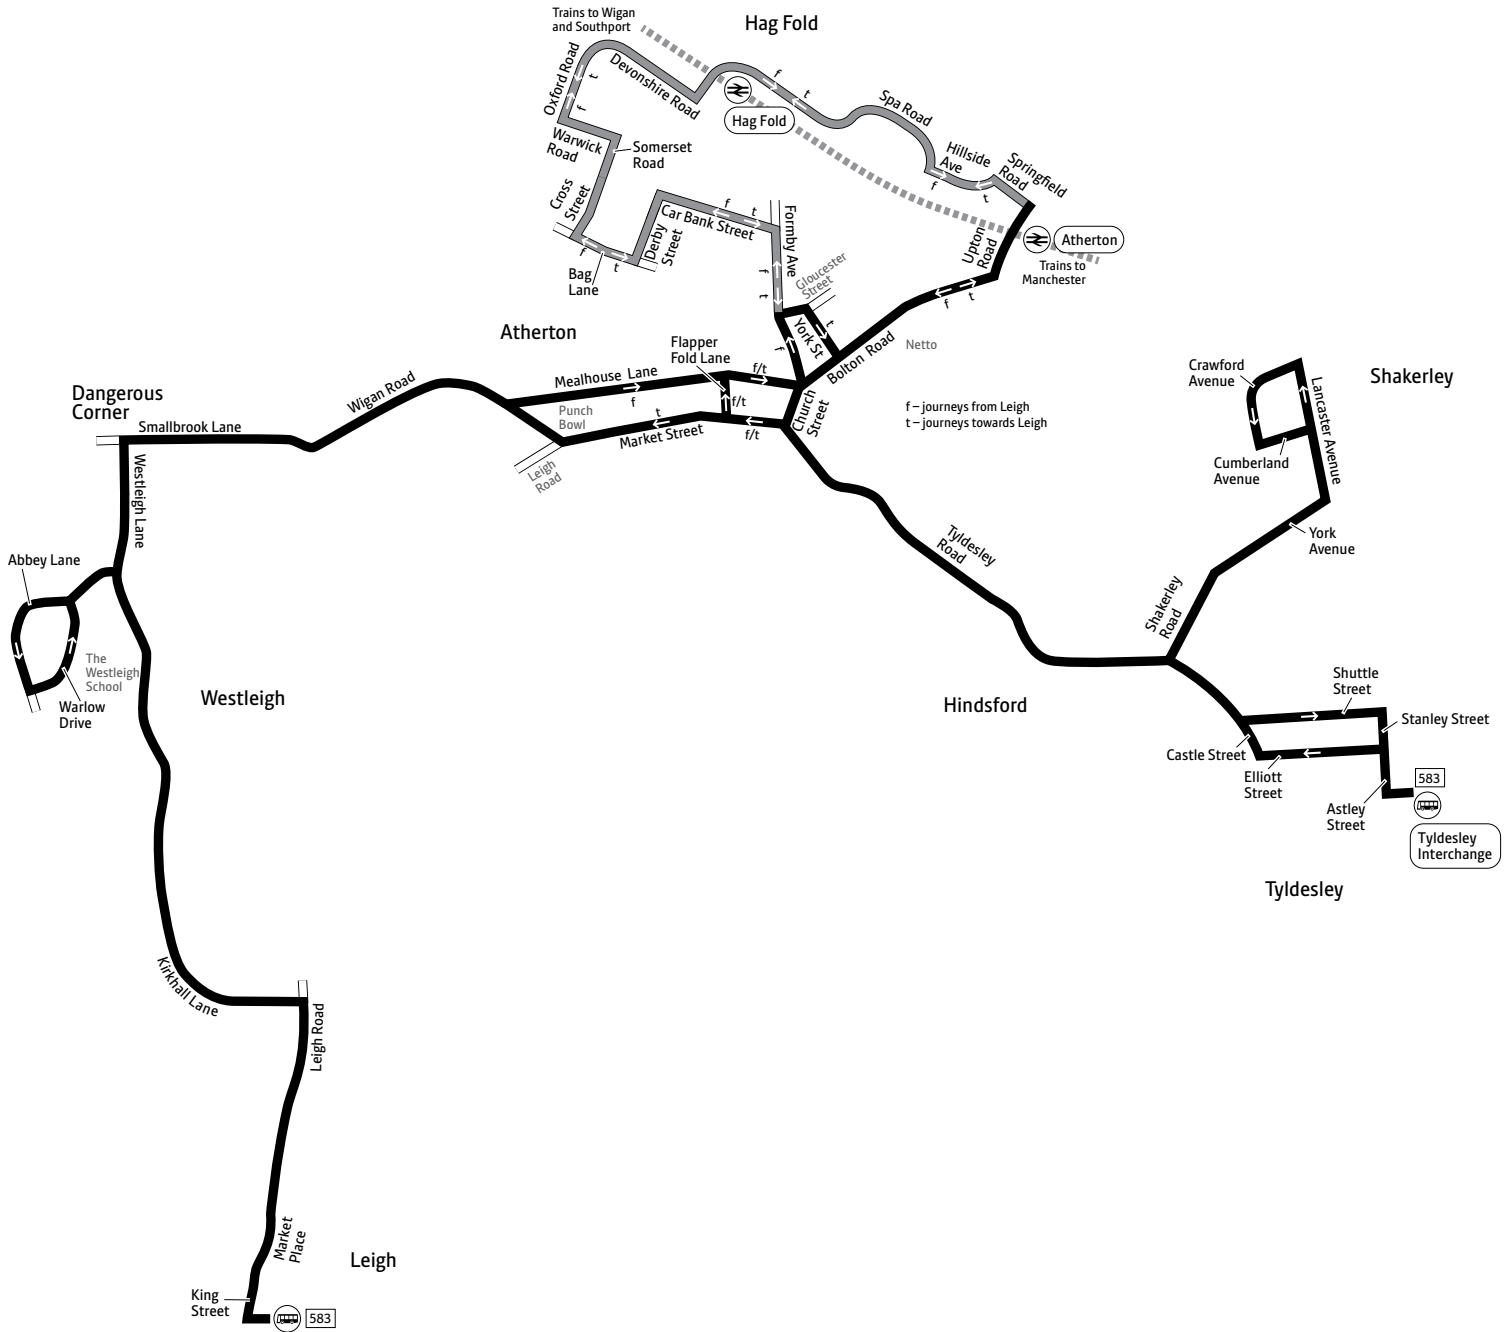

Key

- Bus route
- Hail and ride:
  passengers can get on or off
  the bus wherever it is safe
- Train line
- Direction of travel
- Bus station/connection point
- Train station
- Terminus