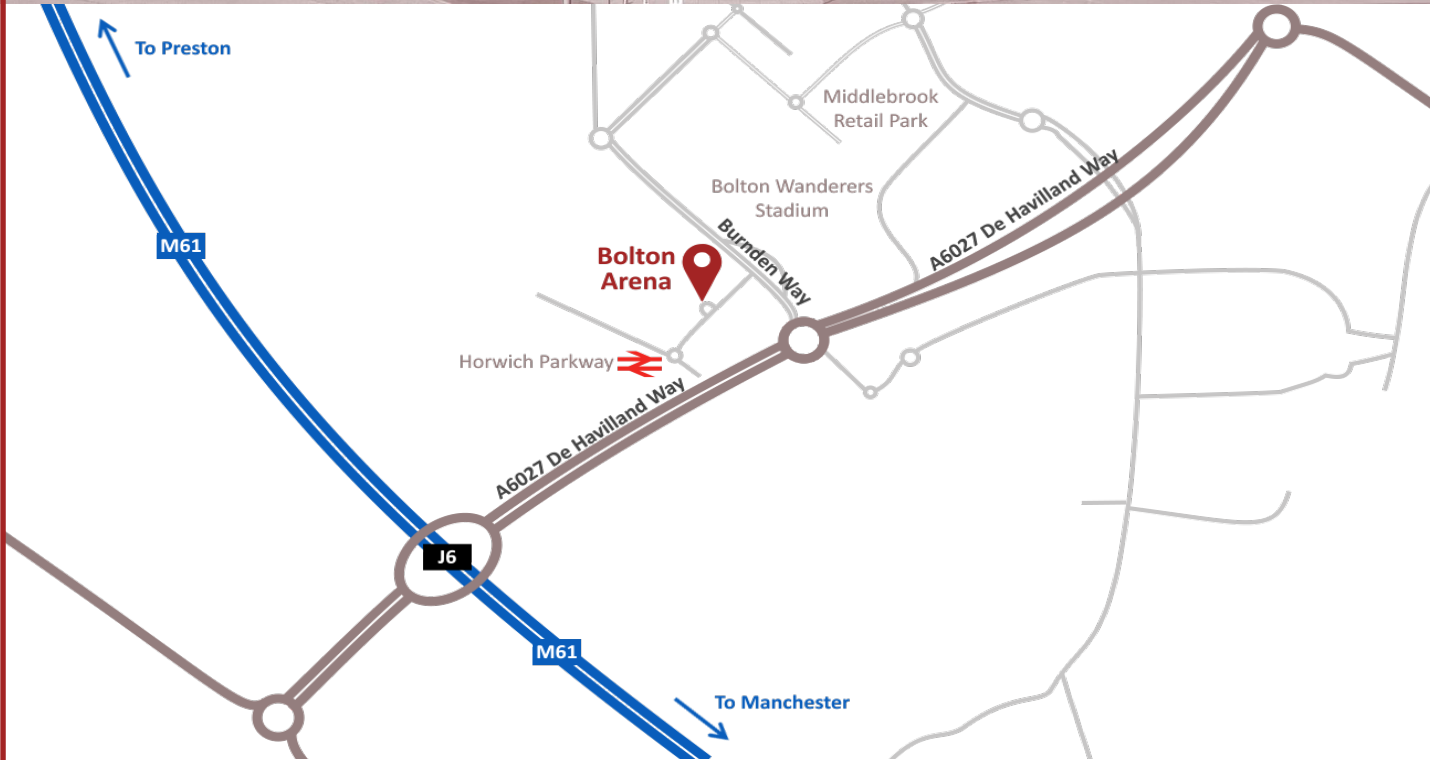

Bolton Arena
Arena Approach
Horwich
Bolton
BL6 6LB

M61
Jcn 6

- M61 – Leave at **junction 6**
- At the roundabout, follow signs for **Horwich A6027** (De Havilland Way)
- At the second roundabout, take the **first exit** on to **Burnden Way**
- Take the **first road** on the **left**
- The entrance to Bolton Arena **car park** is on the **right**

A6027

- A6027 De Havilland Way – Follow signs for **Horwich Parkway Railway Station & Bolton Arena**.
- Having turned on to **Burnden Way**, take the **first road** on the **left**
- The entrance to Bolton Arena **car park** is on the **right**

Note: Please park in the Bolton Arena car park. DriveSafe clients are EXEMPT FROM THE 3-HOUR PARKING RESTRICTION as long as you write down your vehicle registration number accurately and clearly on the sheet passed around by our course Trainer.