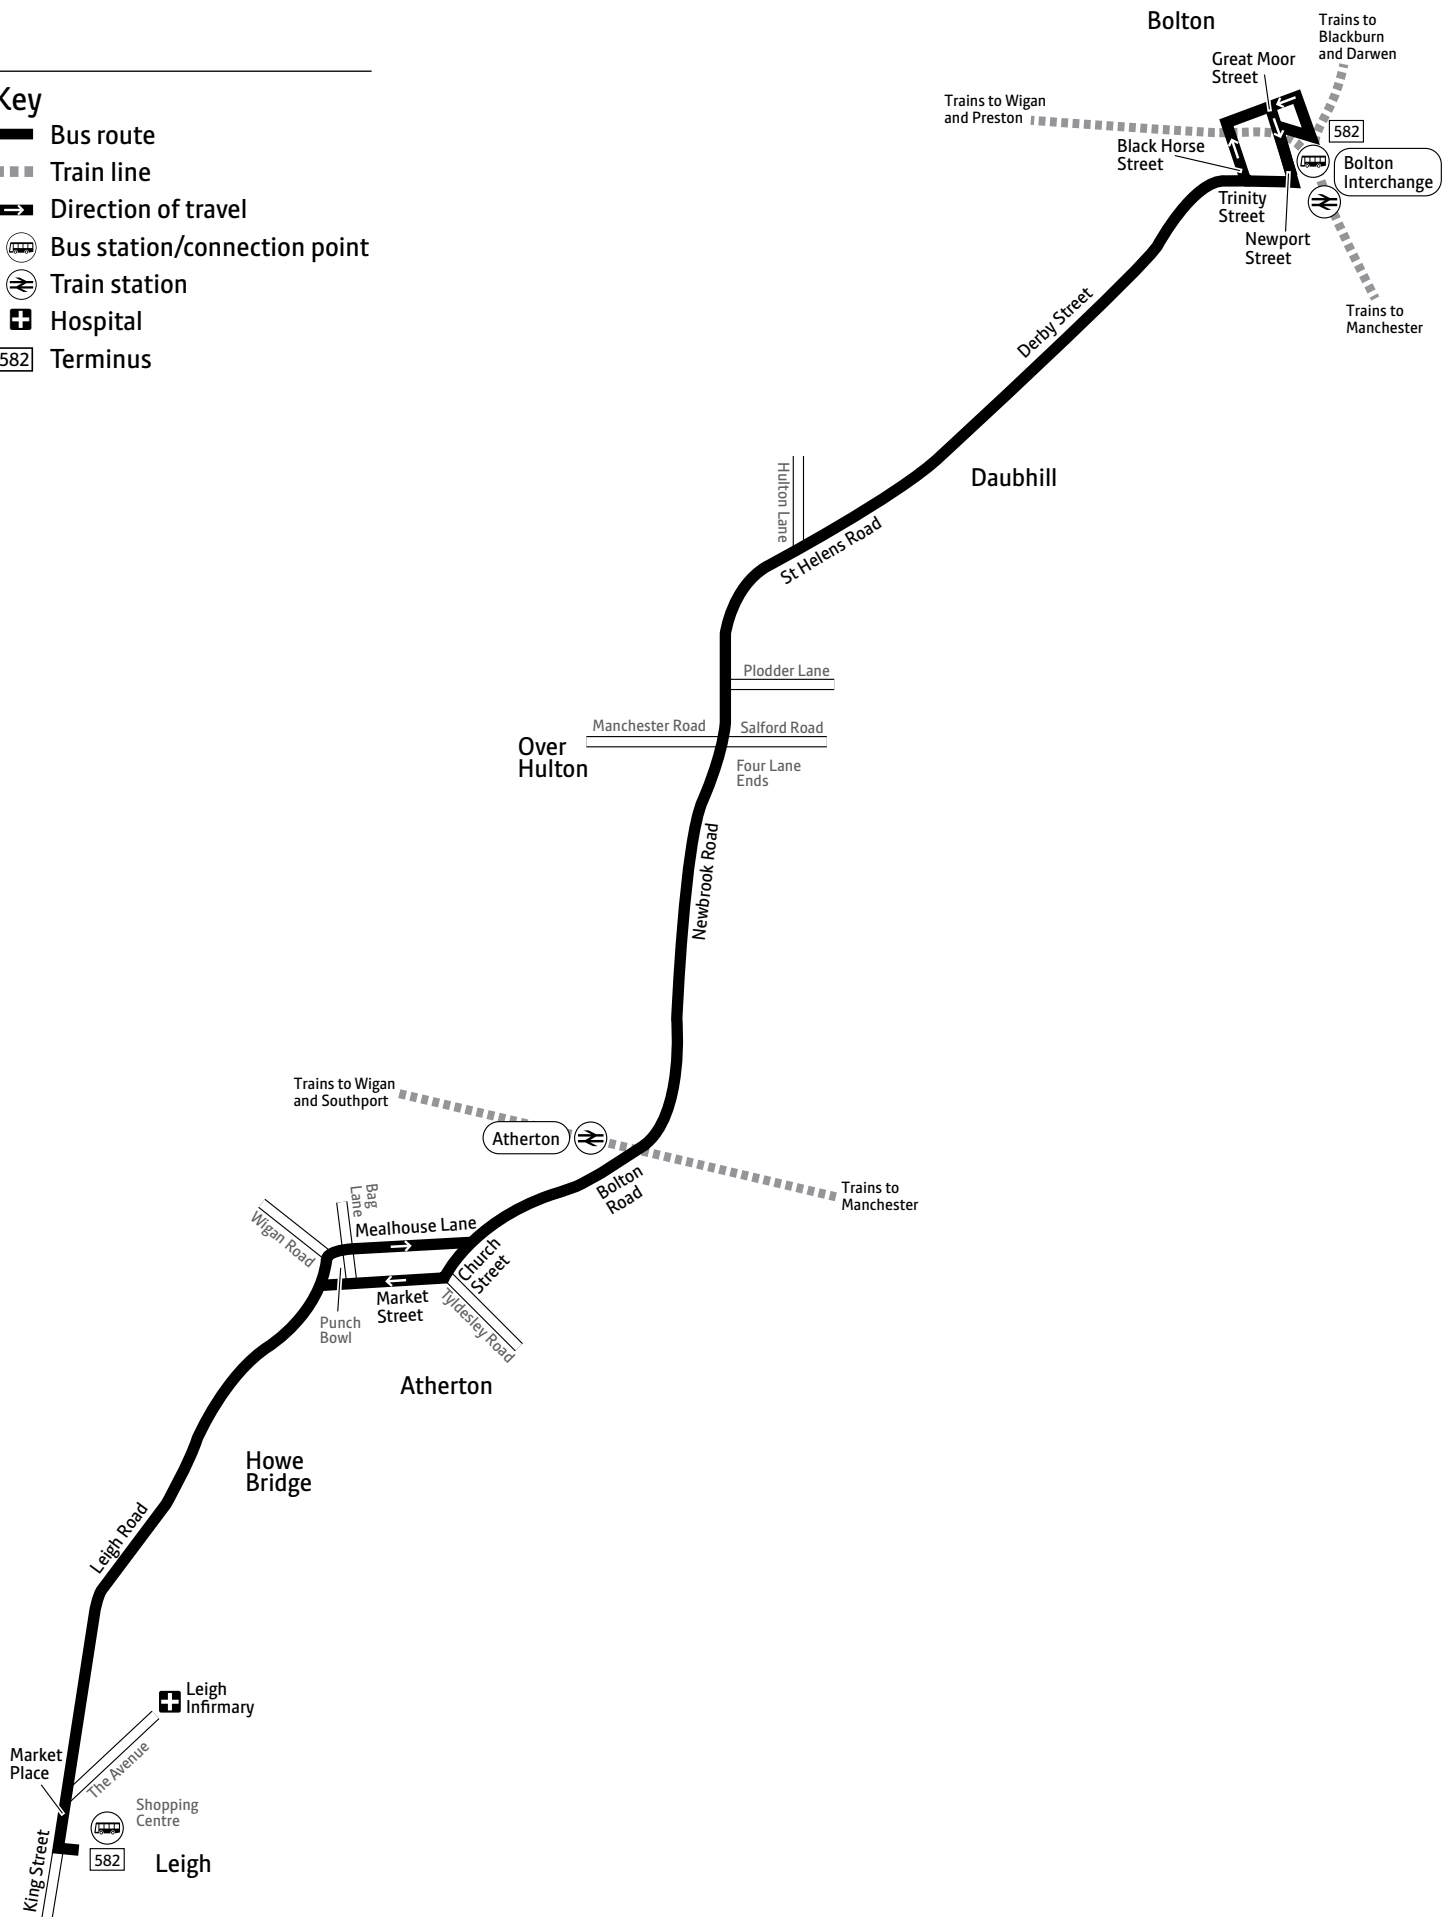

Key

- Bus route
- Train line
- Direction of travel
- Bus station/connection point
- Train station
- Hospital
- Terminus