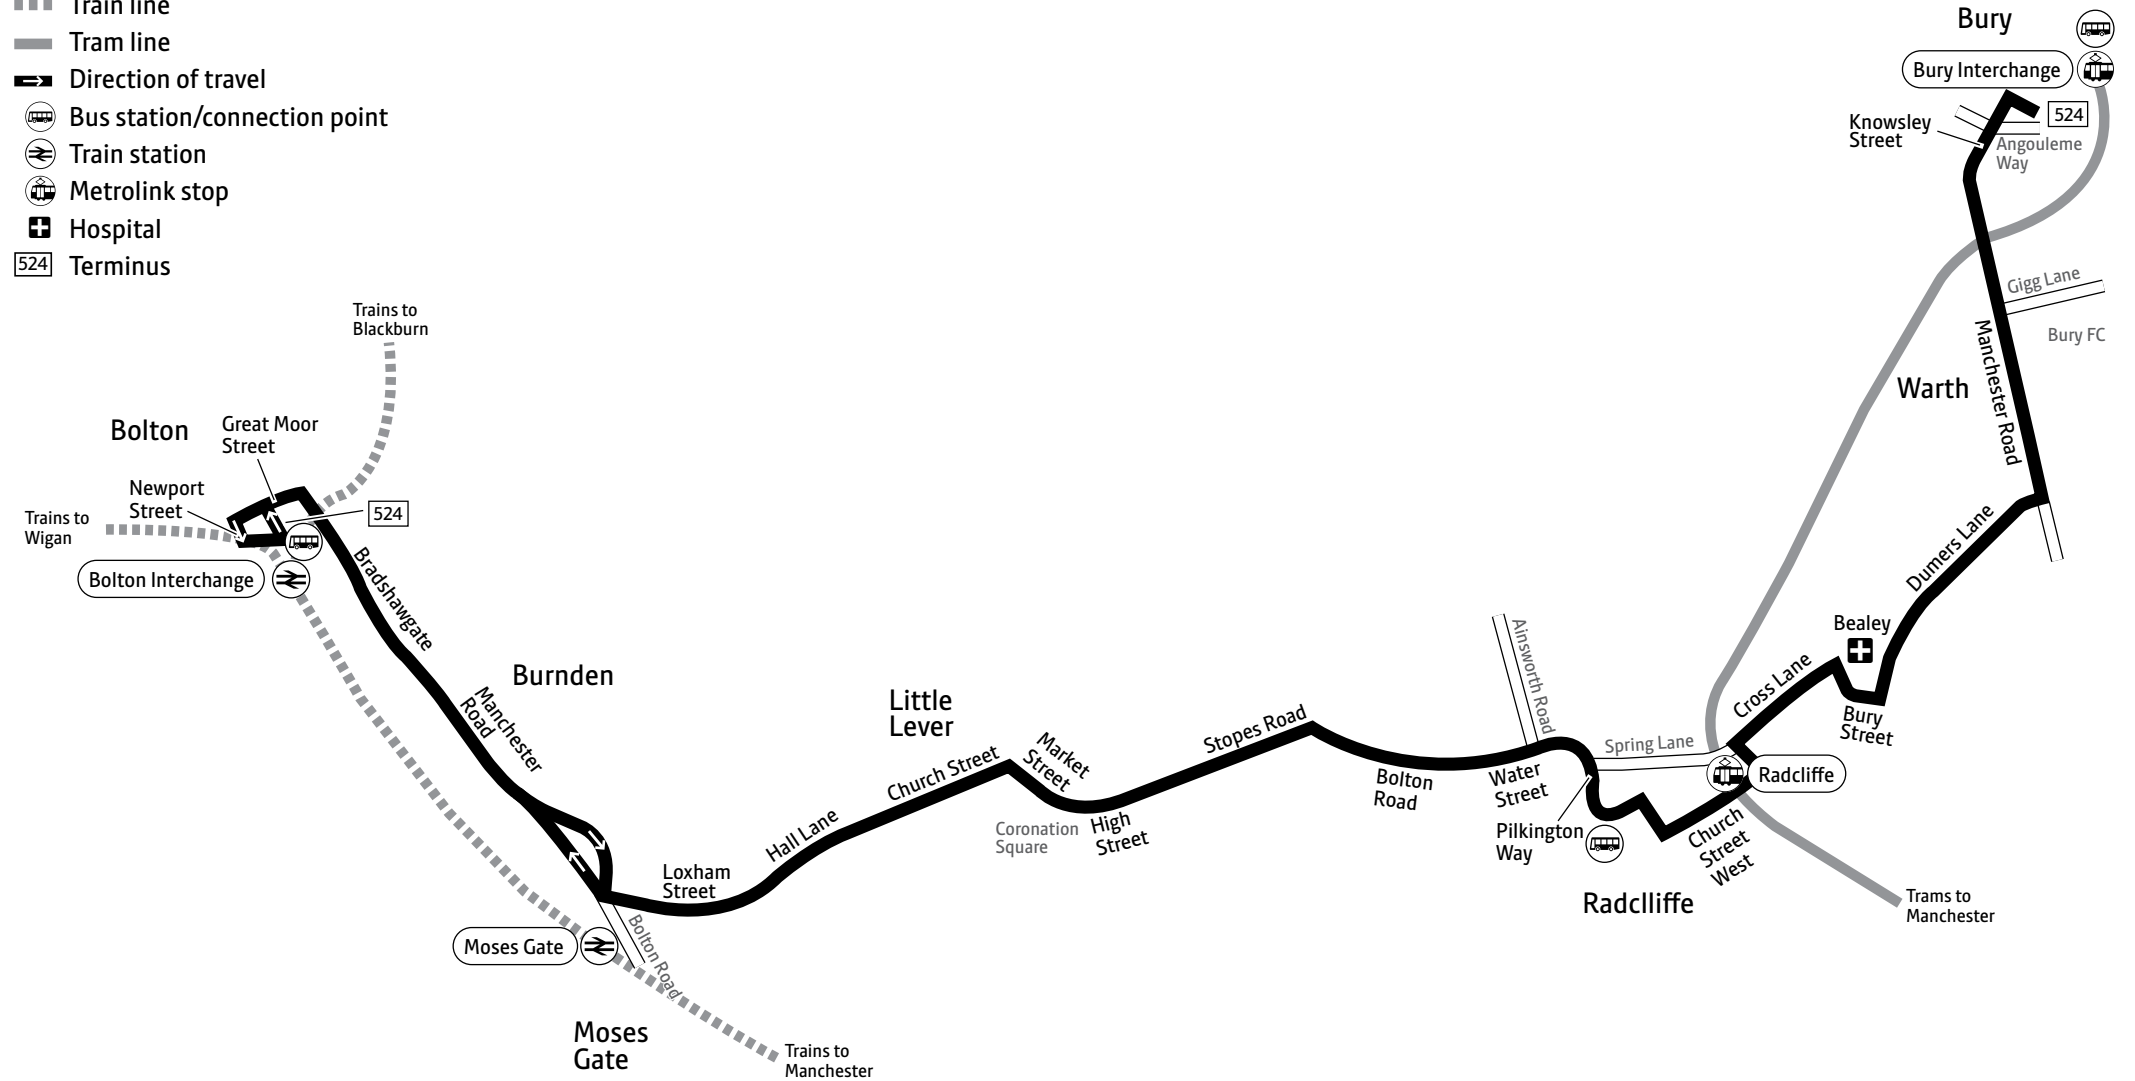

Bury, Interchange	1023	and	1438	1453	1508	1523	1548	and	1703	1718	1733	1748	1803	1818	1833	1848	1908
Radcliffe, Bus Station	1040	every	1455	1512	1527	1542	1607	every	1722	1737	1750	1805	1819	1835	1849	1904	1922
Little Lever, Coronation Square	1051	15 mins	1506	1523	1538	1555	1620	15 mins	1735	1748	1801	1816	1831	1846	1900	1915	1932
Bolton, Interchange	1106	until	1521	1538	1553	1610	1635	until	1750	1803	1816	1831	1846	1901	1914	1927	1944

Summer times: between mid July and early September, some timetables will be different. Check www.tfgm.com for details

524

Key

-  Bus route
-  Train line
-  Tram line
-  Direction of travel
-  Bus station/connection point
-  Train station
-  Metrolink stop
-  Hospital
-  Terminus

Bolton, Interchange	1015	and	1415	1430	1445	1500	and	1700	1715	1730	1745	1800	1815	1830	1845	1900	1915
Little Lever, Coronation Square	1030	every	1430	1445	1502	1517	every	1717	1732	1745	1800	1815	1830	1845	1900	1915	1929
Radcliffe, Bus Station	1041	15 mins	1441	1456	1513	1530	15 mins	1730	1743	1756	1811	1826	1841	1856	1911	1926	1939
Bury, Interchange	1057	until	1457	1512	1529	1546	until	1746	1759	1812	1827	1842	1854	1909	1924	1939	1952