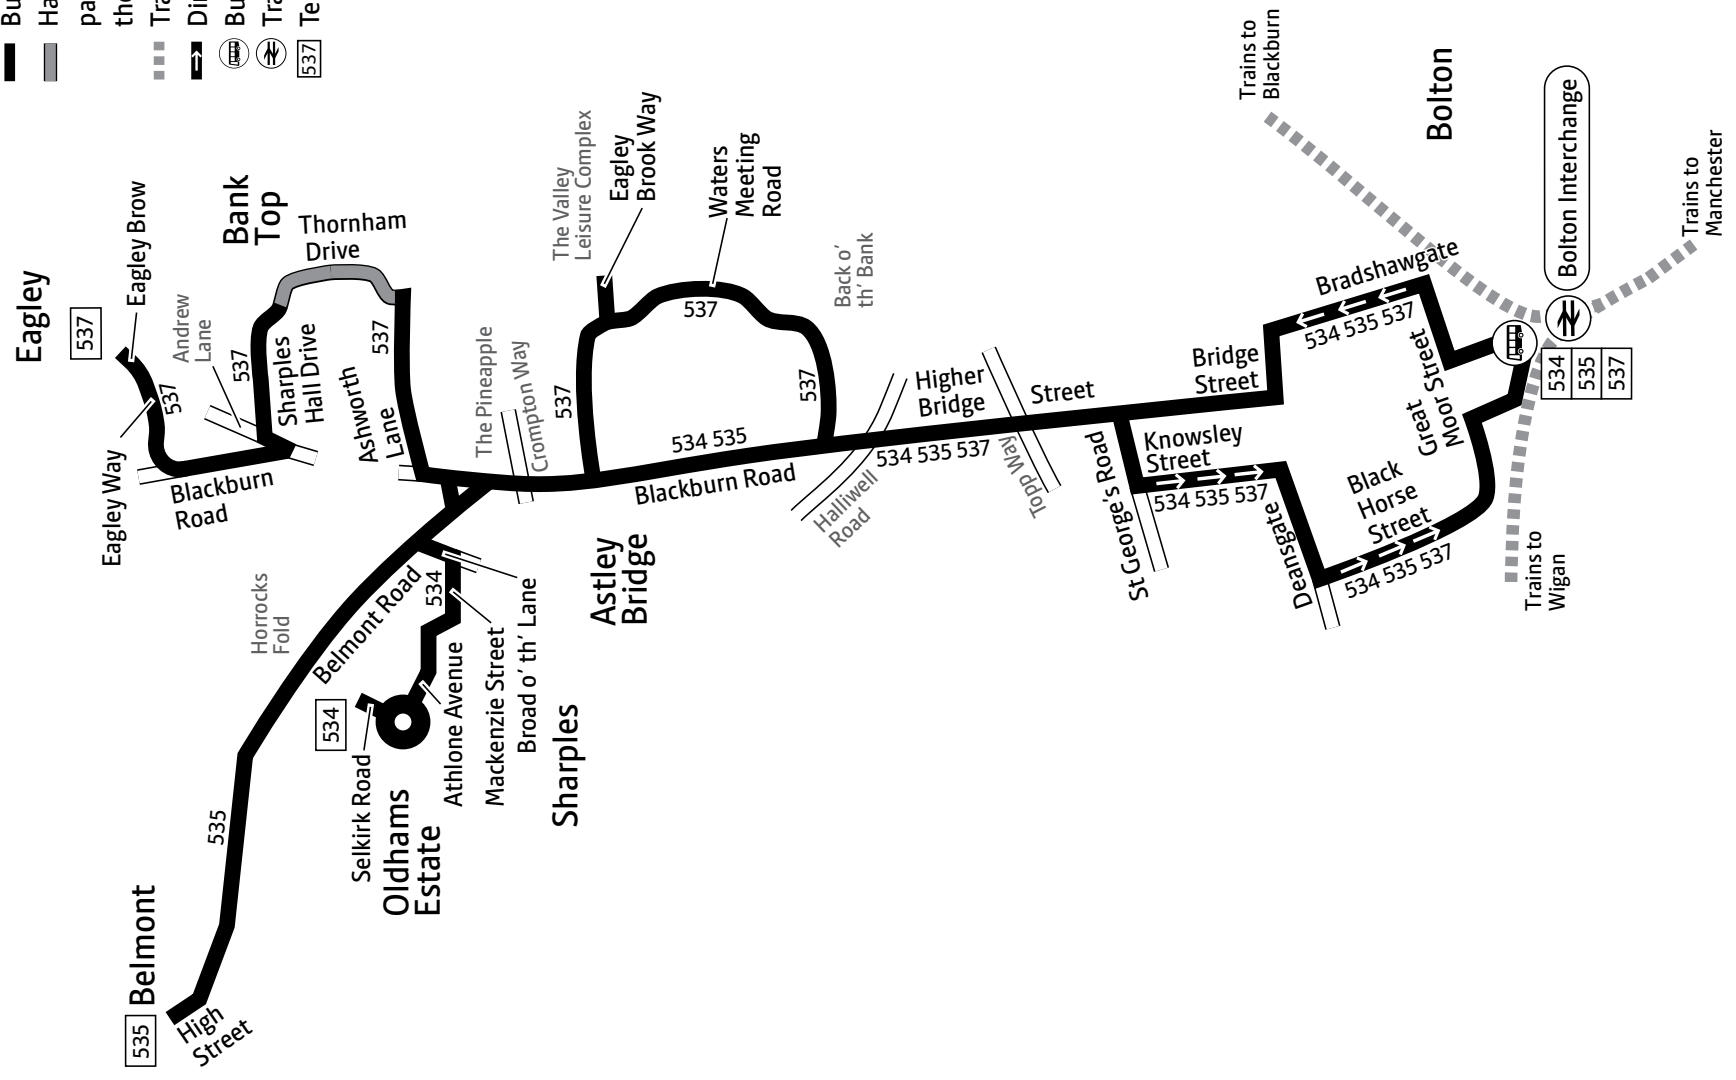

534 535 537

Key

- Bus route
- Hail and ride: passengers can get on or off the bus wherever it is safe
- Train line
- Direction of travel
- Bus station/connection point
- Train station
- Terminus

Contains Ordnance Survey data © Crown copyright and database right 2010
© 0100022610 Transport for Greater Manchester 2024
Transport for Greater Manchester uses reasonable endeavours to check the accuracy of information published and to publish changes to information in a timely manner. In no event will Transport for Greater Manchester be liable for any loss that may arise from this information being inaccurate.