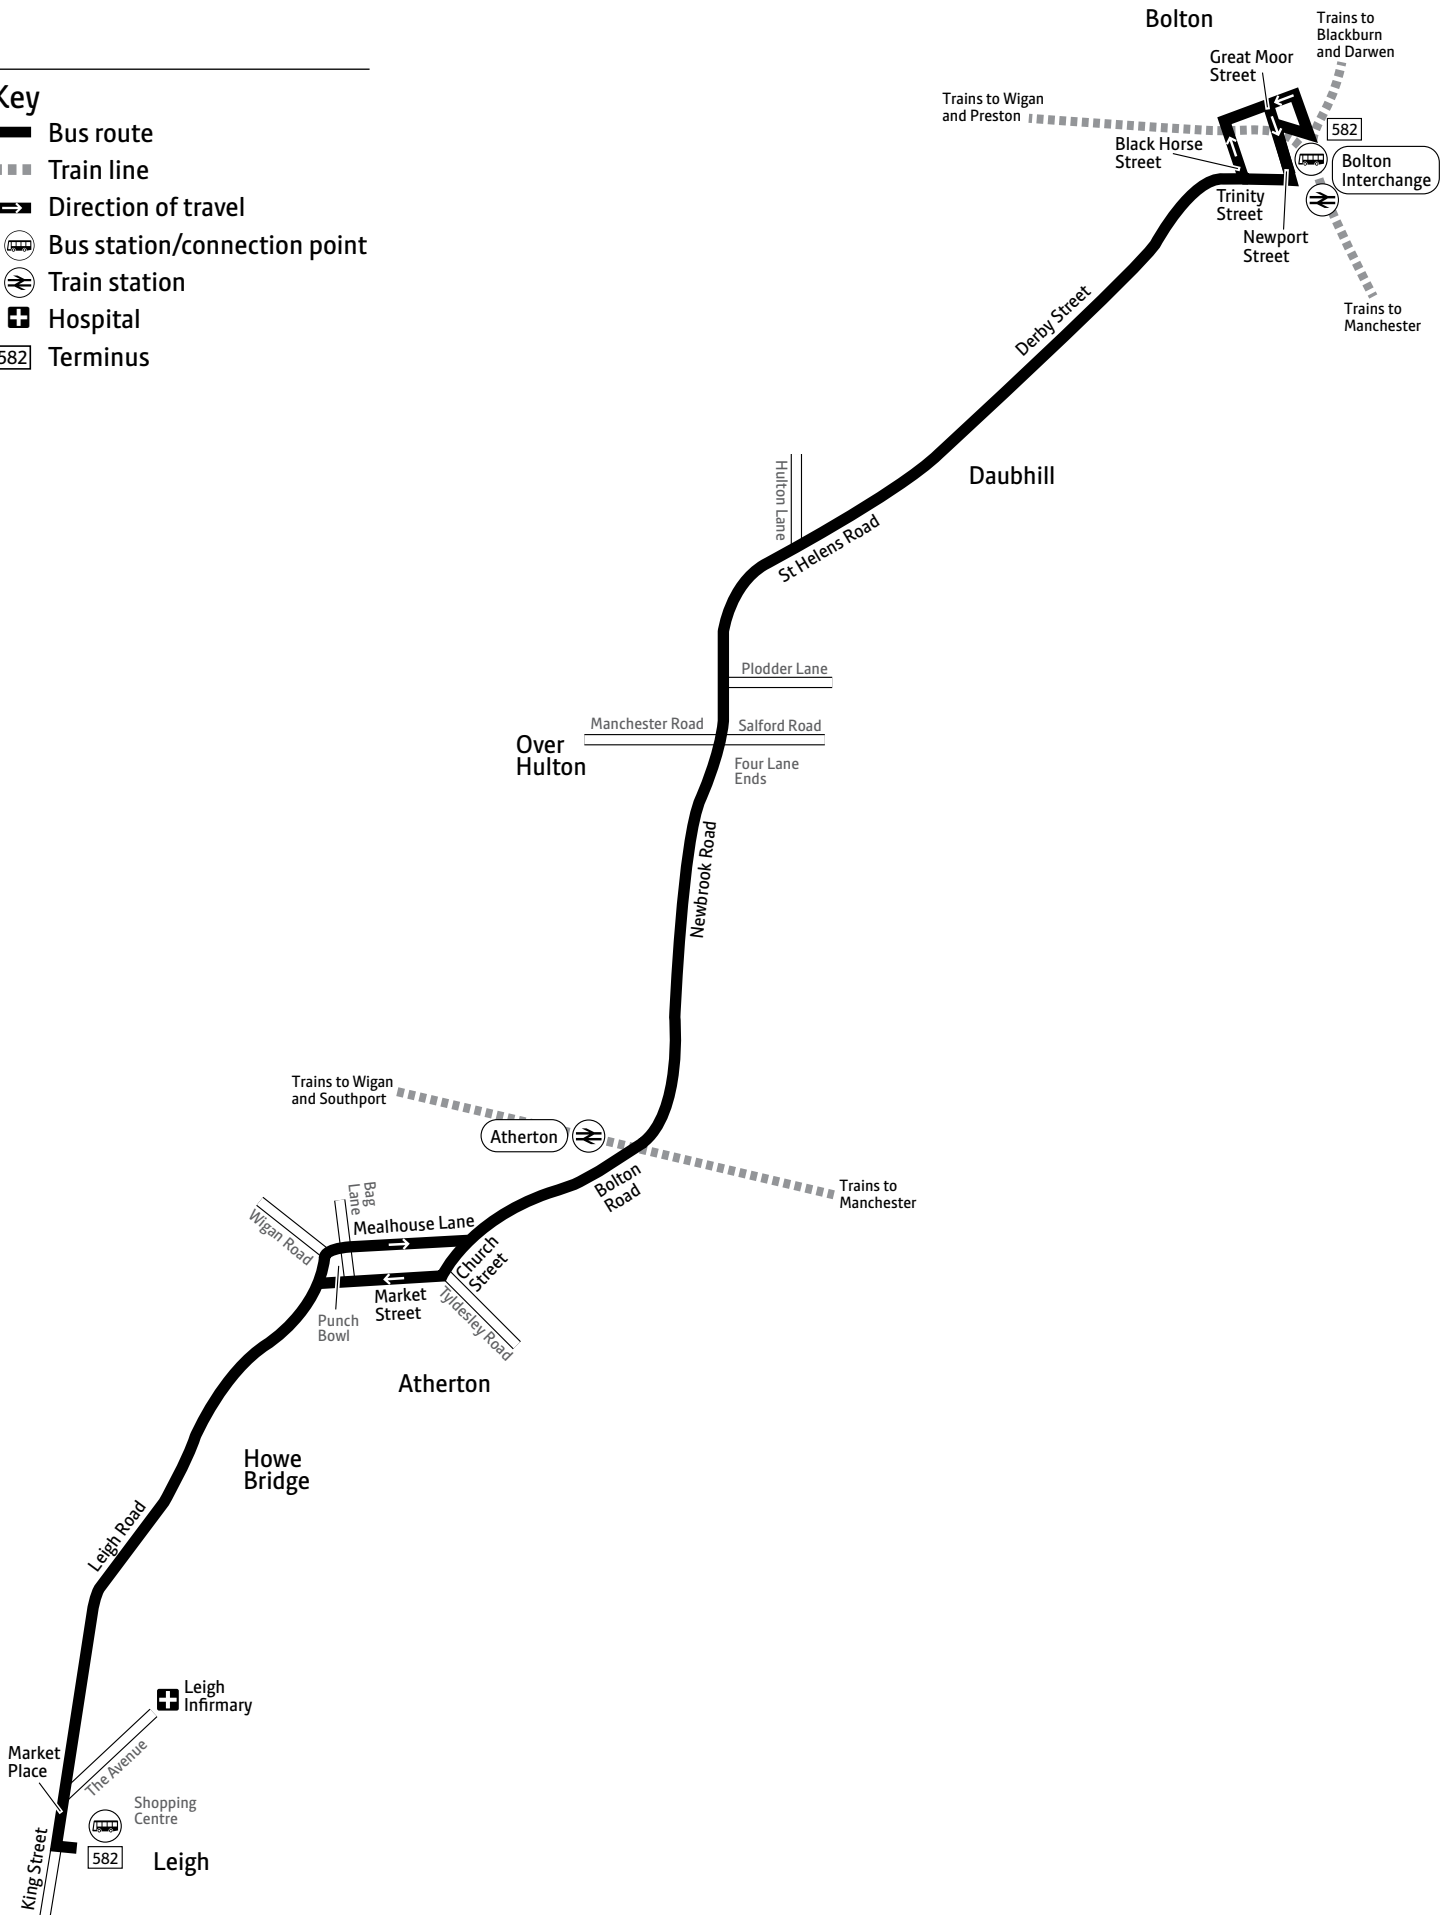

Key

- Bus route
- Train line
- Direction of travel
- Bus station/connection point
- Train station
- Hospital
- Terminus