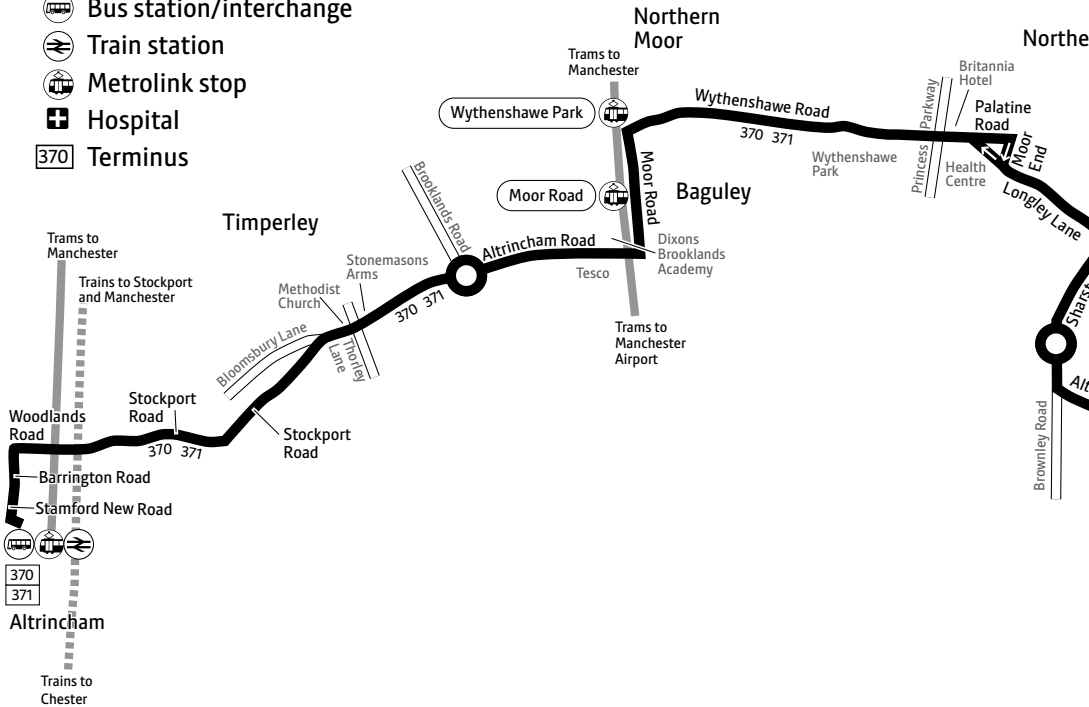

Continues after route plan

370 371

Key

-  Bus route
-  Train line
-  Tram line
-  Direction of travel
-  Bus station/interchange
-  Train station
-  Metrolink stop
-  Hospital
-  Terminus

Contains Ordnance Survey data ©Crown copyright and database right 2010
 ©0100022610 Transport for Greater Manchester 2024
 Transport for Greater Manchester uses reasonable endeavours to check the accuracy of information published and to publish changes to information in a timely manner. In no event will Transport for Greater Manchester be liable for any loss that may arise from this information being inaccurate.