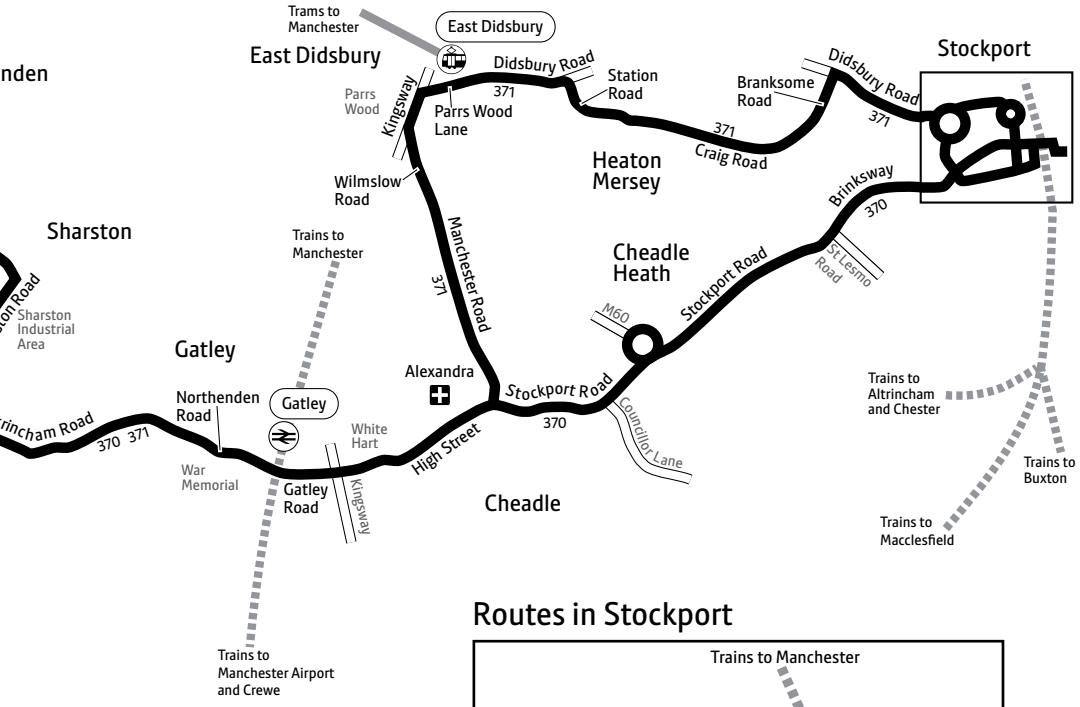

Continues after route plan

370 371

Key

-  Bus route
-  Train line
-  Tram line
-  Direction of travel
-  Bus station/interchange
-  Train station
-  Metrolink stop
-  Hospital
-  Terminus

Contains Ordnance Survey data ©Crown copyright and database right 2010
 ©0100022610 Transport for Greater Manchester 2024
 Transport for Greater Manchester uses reasonable endeavours to check the accuracy of information published and to publish changes to information in a timely manner. In no event will Transport for Greater Manchester be liable for any loss that may arise from this information being inaccurate.

Routes in Stockport

Altrincham — Sharston — Cheadle — Cheadle Heath — Stockport
 Altrincham — Sharston — Cheadle — East Didsbury — Stockport

370
371

Saturdays

	a 370	a 370	370	371		370	371		371	370	a 370	a 370	a 370	a 370
Altrincham Interchange		0757	0829	0859		29	59		1759	1829	1934	2034	2134	2234
Timperley, Methodist Church		0803	0836	0906		36	06		1806	1836	1939	2039	2139	2239
Dixons Brooklands Academy	0710	0810	0843	0913		43	13	mins	1813	1843	1945	2045	2145	2245
Northenden, Britannia Hotel	0718	0818	0849	0919	then	49	19	past	1819	1849	1952	2052	2152	2252
Sharston, Brownley Road	0724	0824	0854	0924	at	54	24	each	1824	1854	1958	2058	2158	2258
Gatley, War Memorial	0731	0831	0858	0928		58	28	hour	1828	1858	2003	2103	2203	2303
Cheadle, White Hart	0737	0837	0902	0932		02	32	until	1832	1902	2008	2108	2208	2308
Cheadle, Councillor Lane	0740	0840	0906			06				1906	2011	2111	2211	2311
East Didsbury, Parrs Wood			0938				38		1838					
Stockport Interchange	0750	0850	0920	0956		20	56		1856	1920	2020	2120	2220	2320