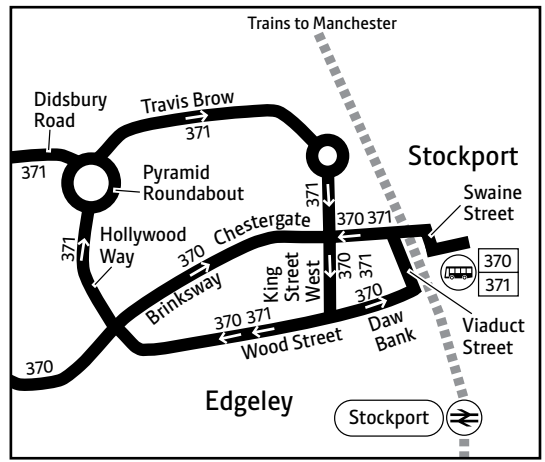

Routes in Stockport