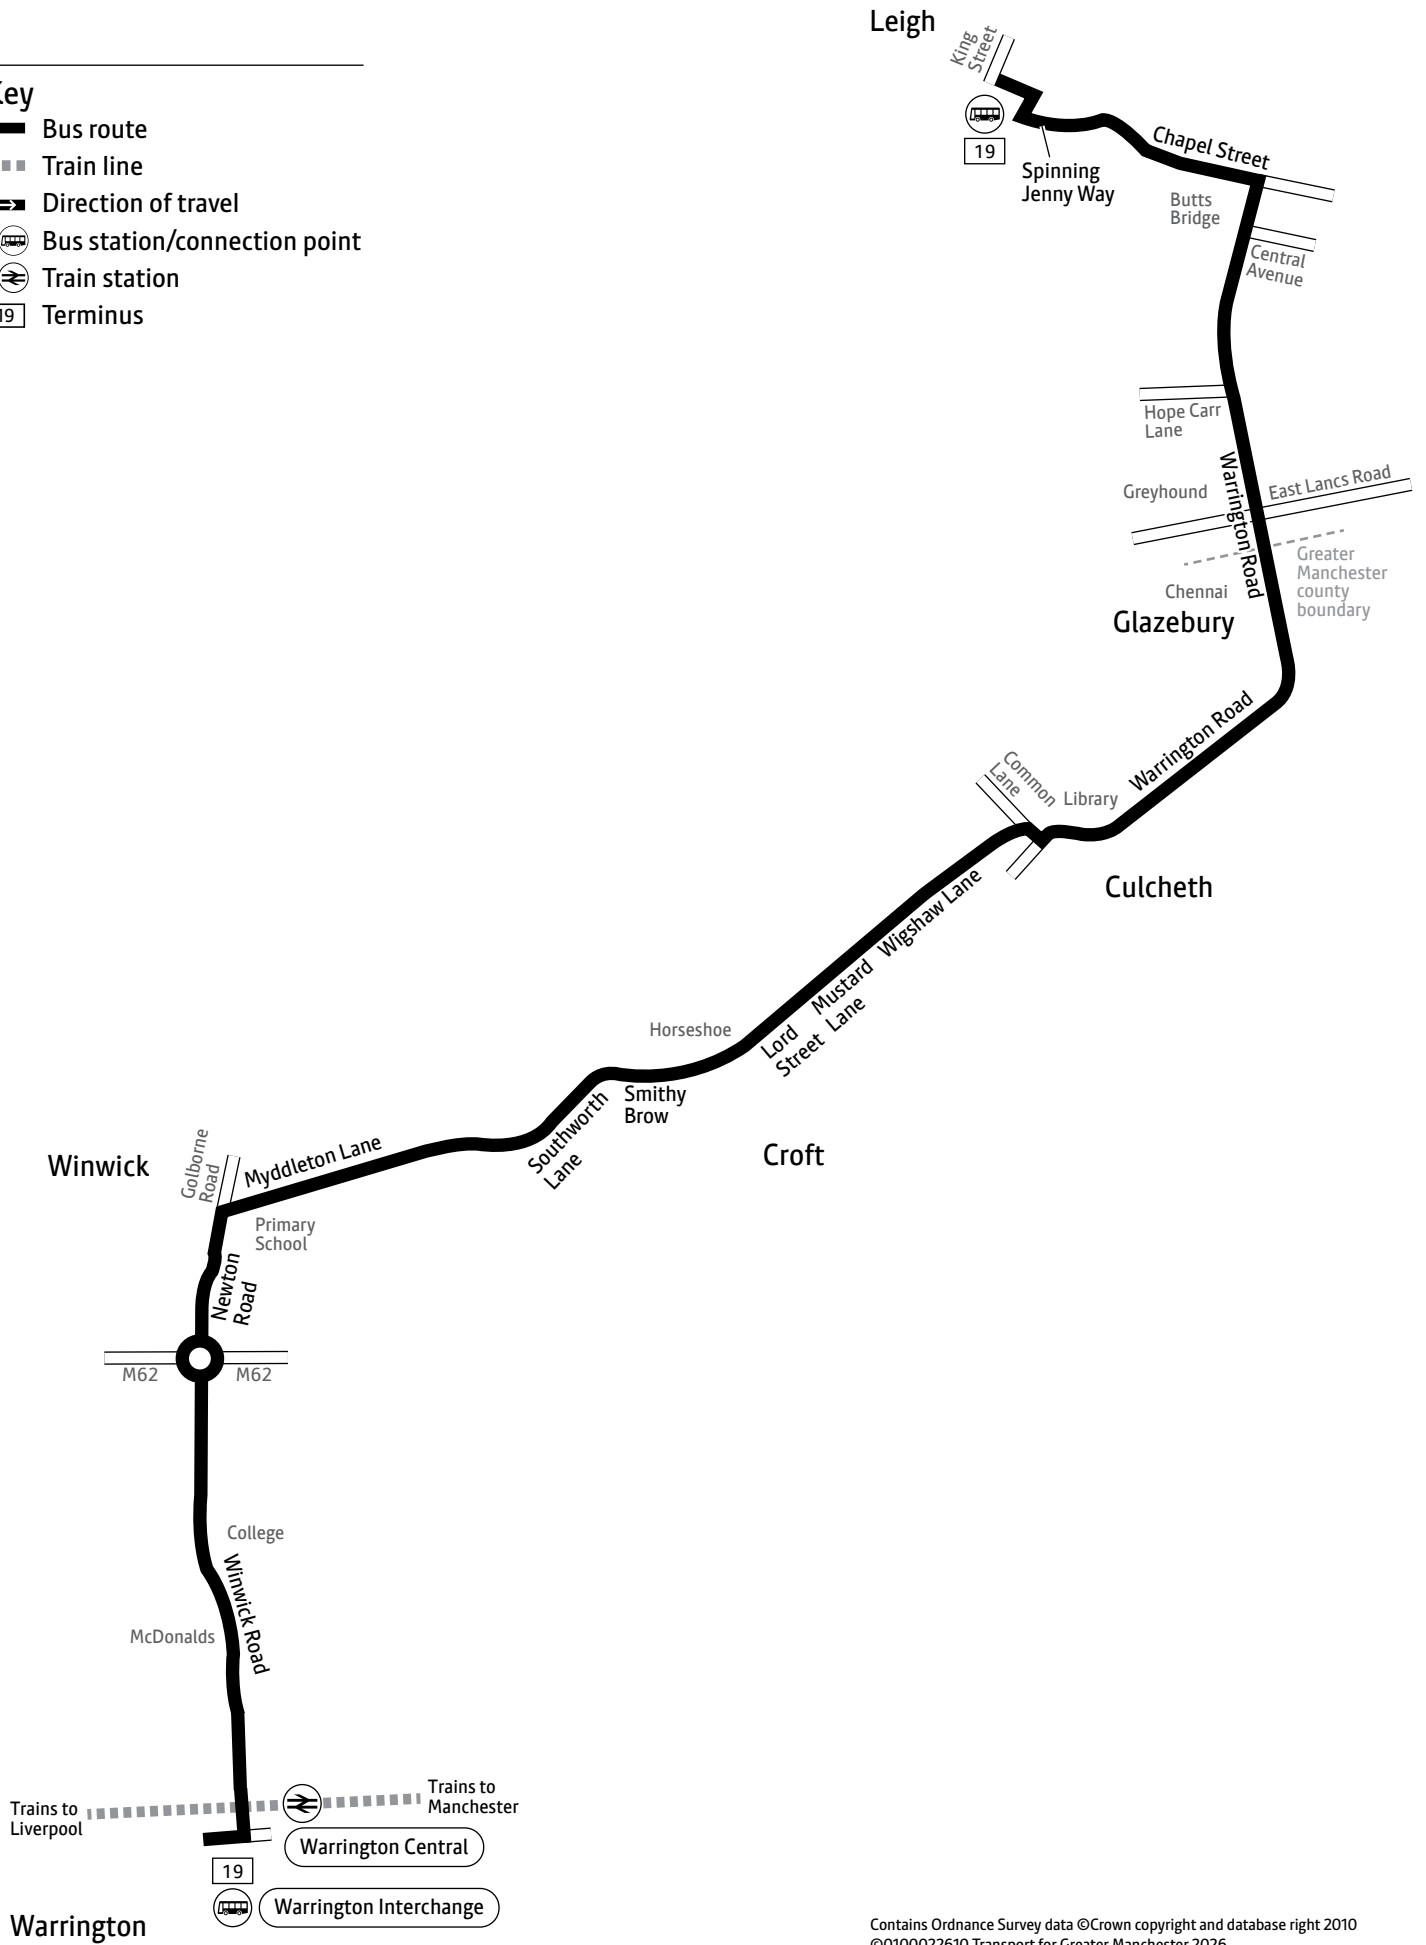

Key

- Bus route
- Train line
- Direction of travel
- Bus station/connection point
- Train station
- Terminus