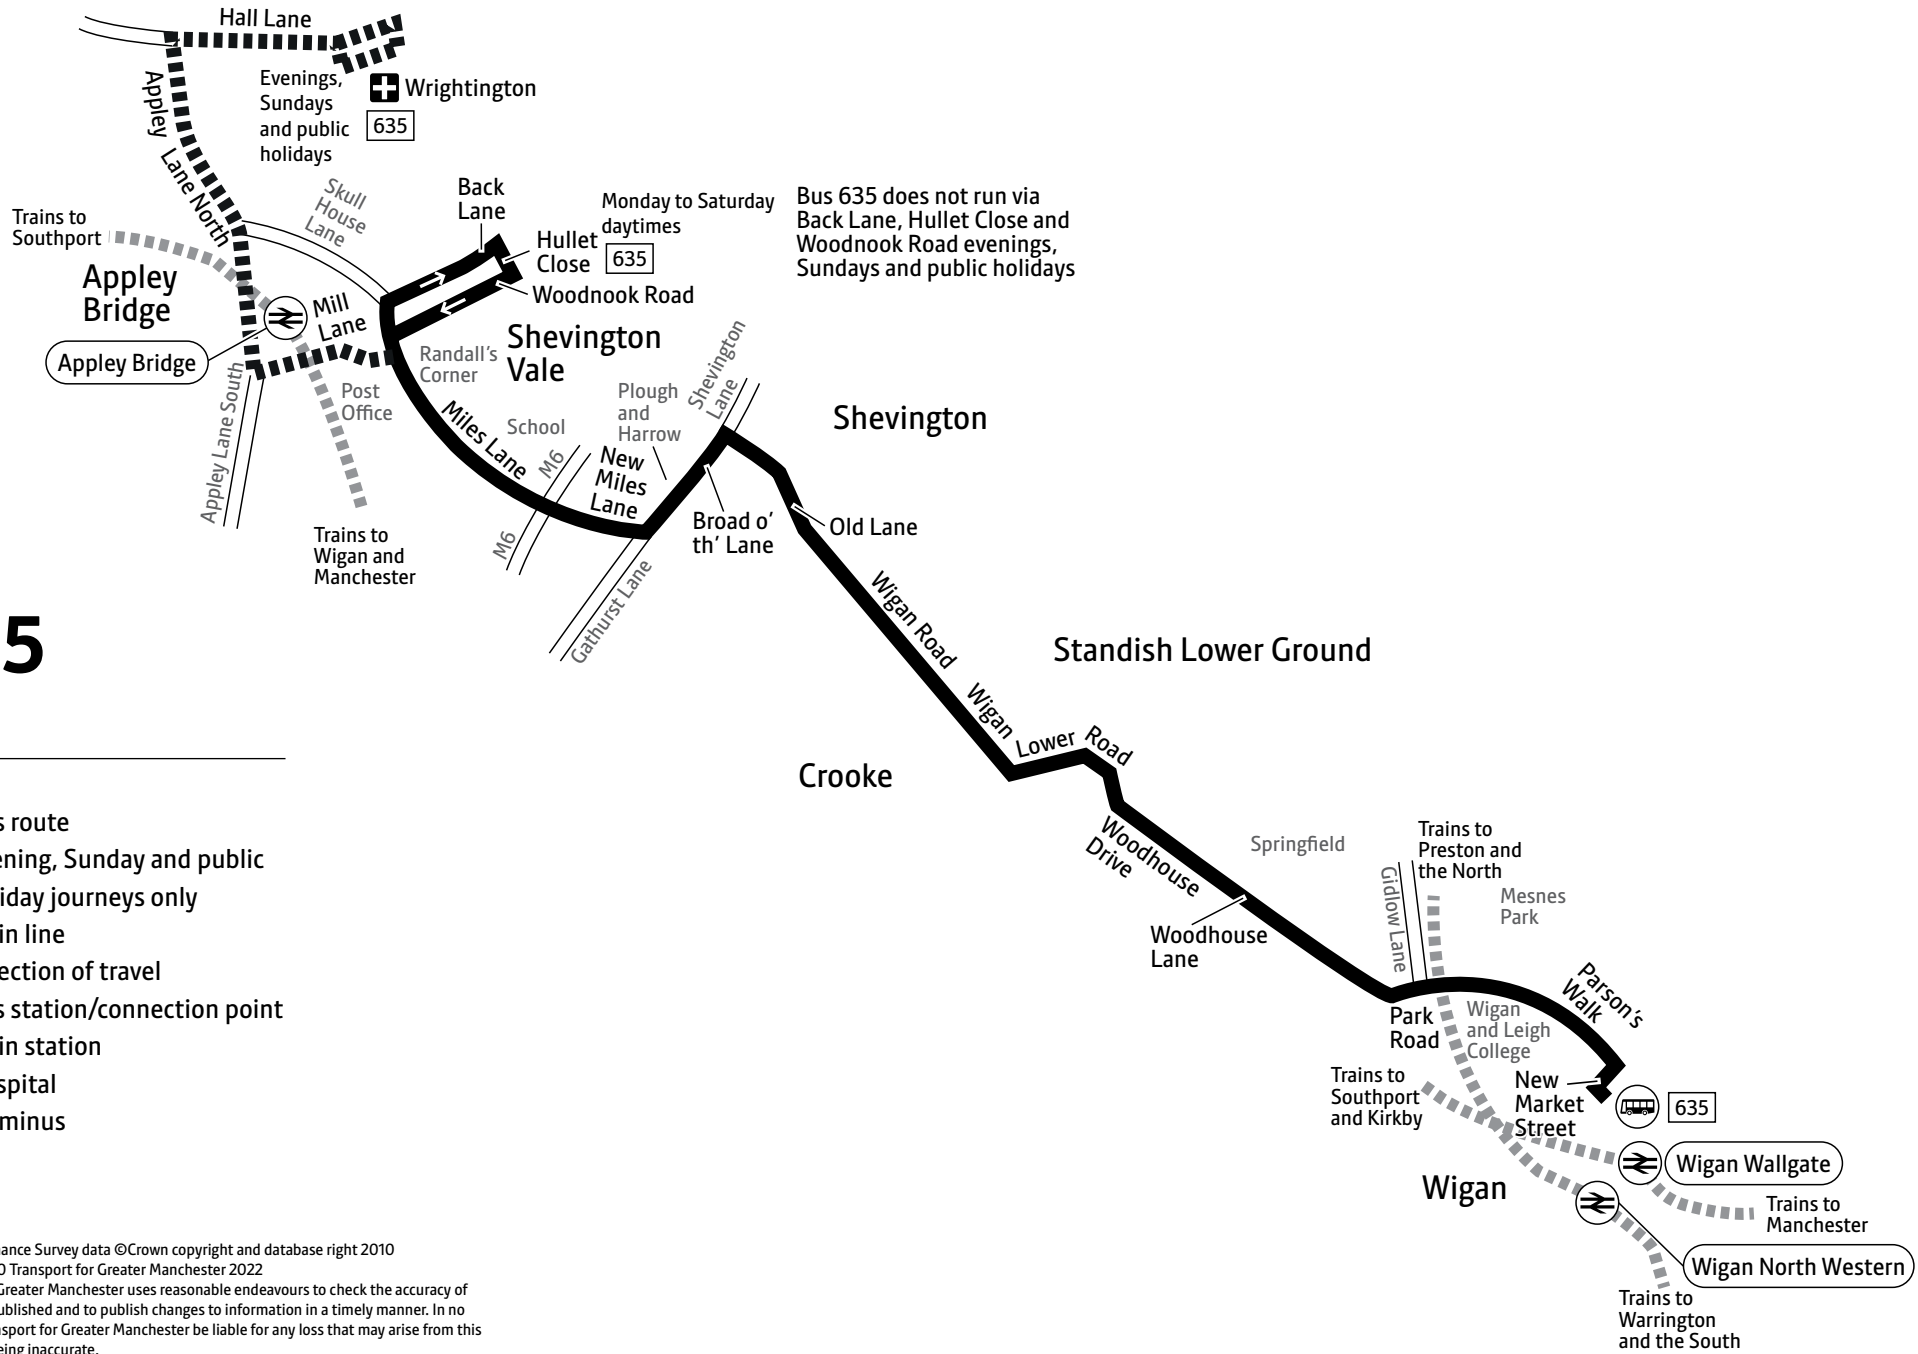

Dangerous Corner

Contains Ordnance Survey data ©Crown copyright and database right 2010
©0100022610 Transport for Greater Manchester 2022
Transport for Greater Manchester uses reasonable endeavours to check the accuracy of information published and to publish changes to information in a timely manner. In no event will Transport for Greater Manchester be liable for any loss that may arise from this information being inaccurate.