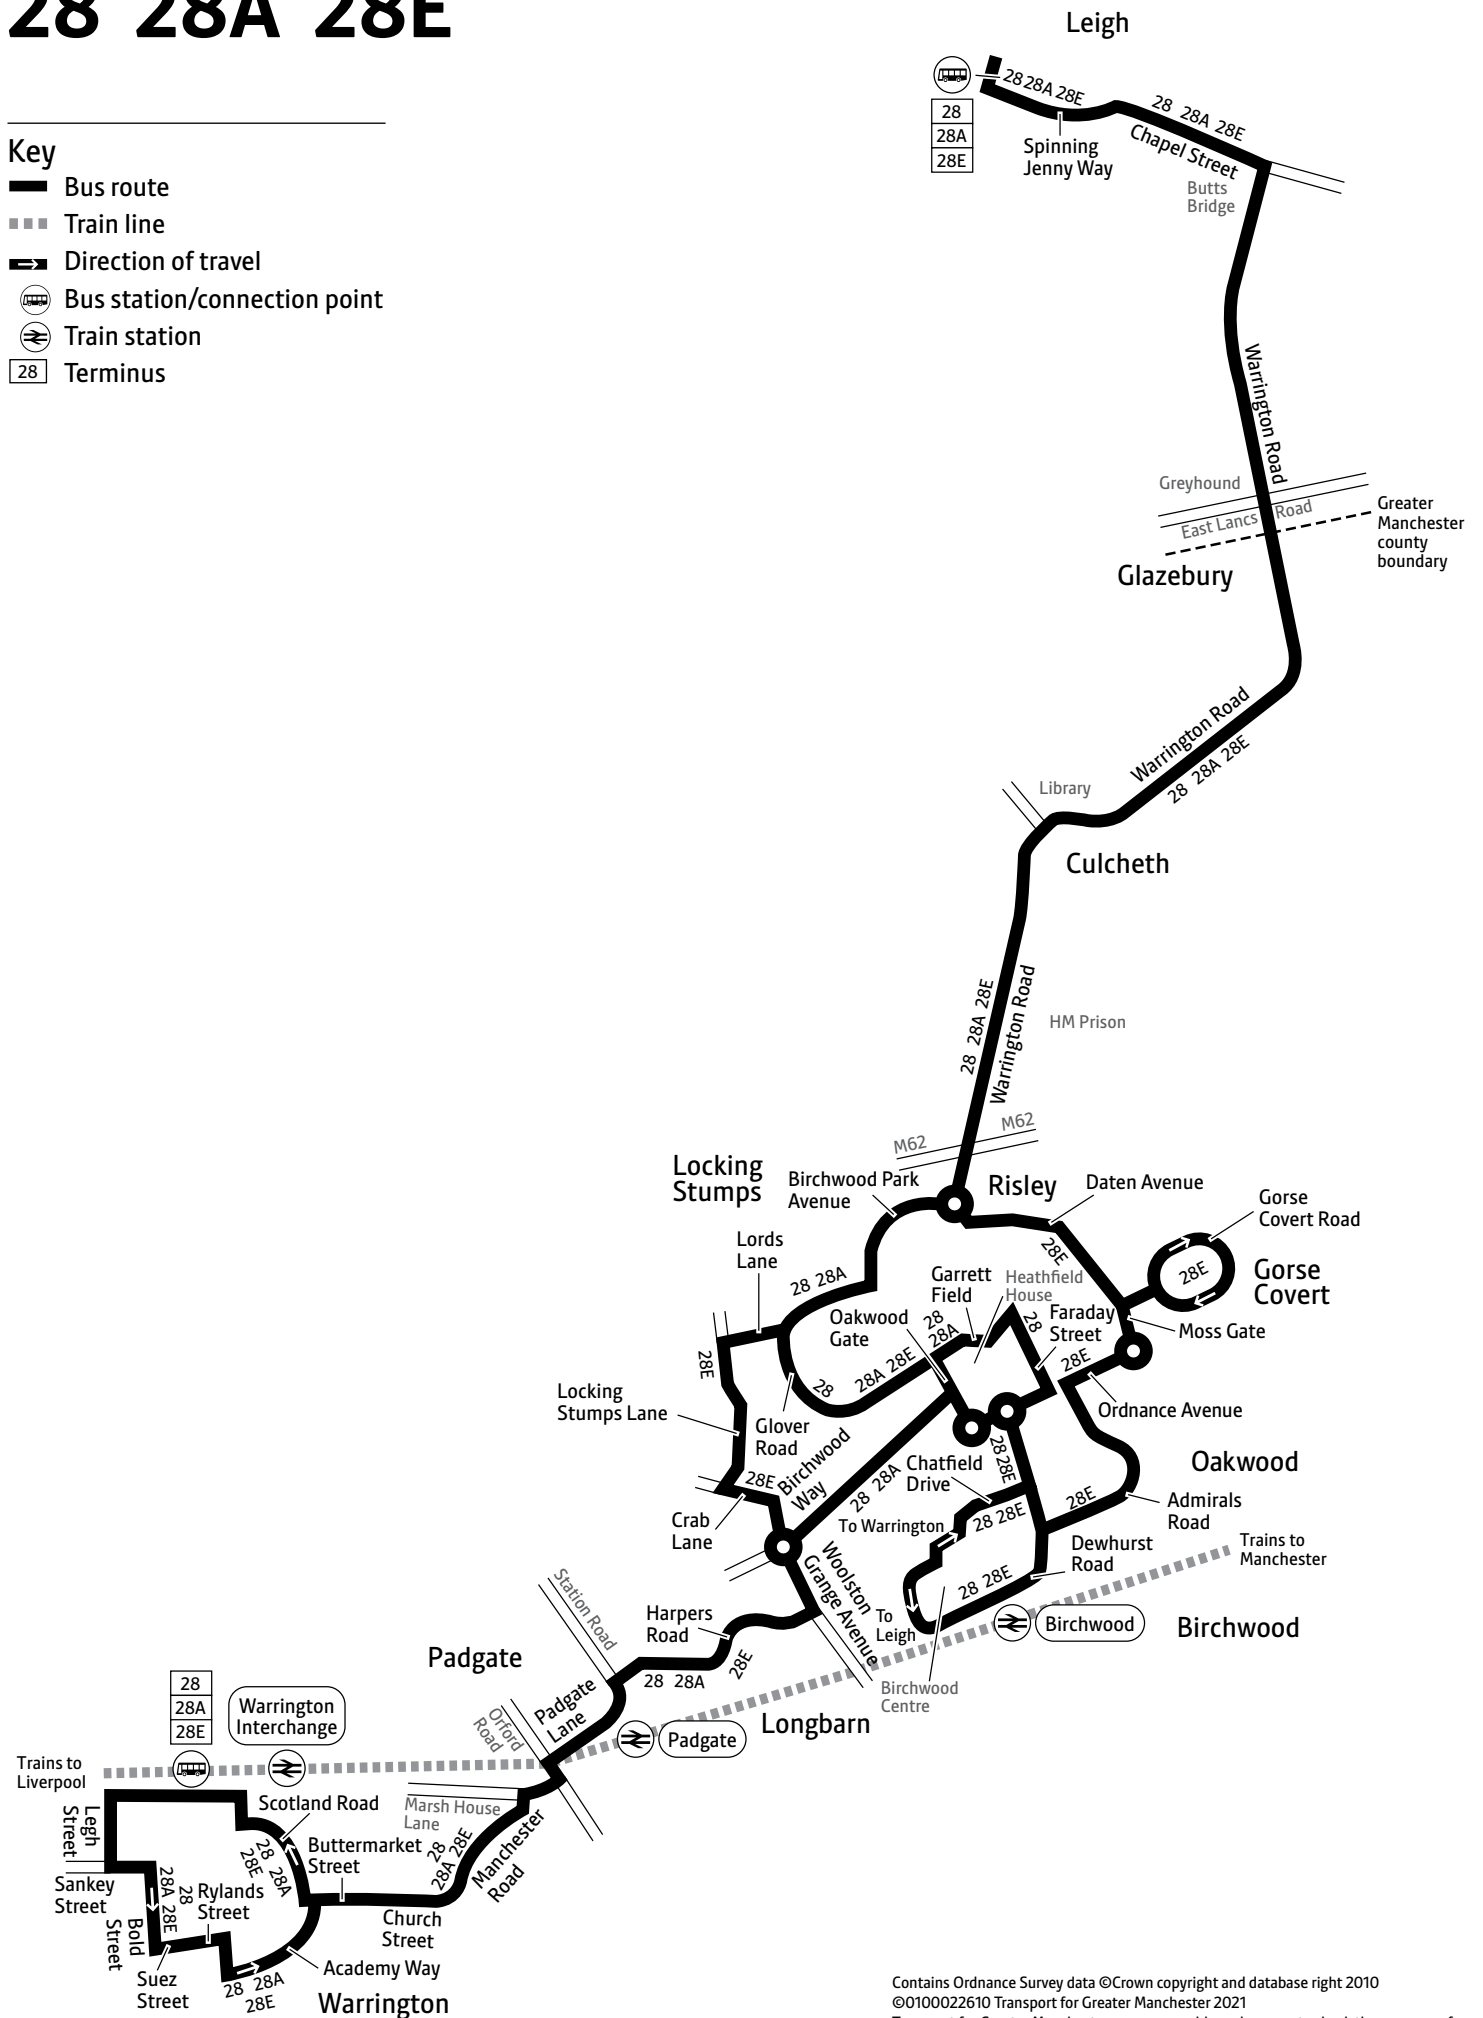

a – Continues to Wilderspool, St James Church arriving 0014

♿ – All bus 28, 28A and 28E journeys are run using easy access buses. See inside front cover of this leaflet for details

28 28A 28E

Key

-  Bus route
-  Train line
-  Direction of travel
-  Bus station/connection point
-  Train station
-  Terminus