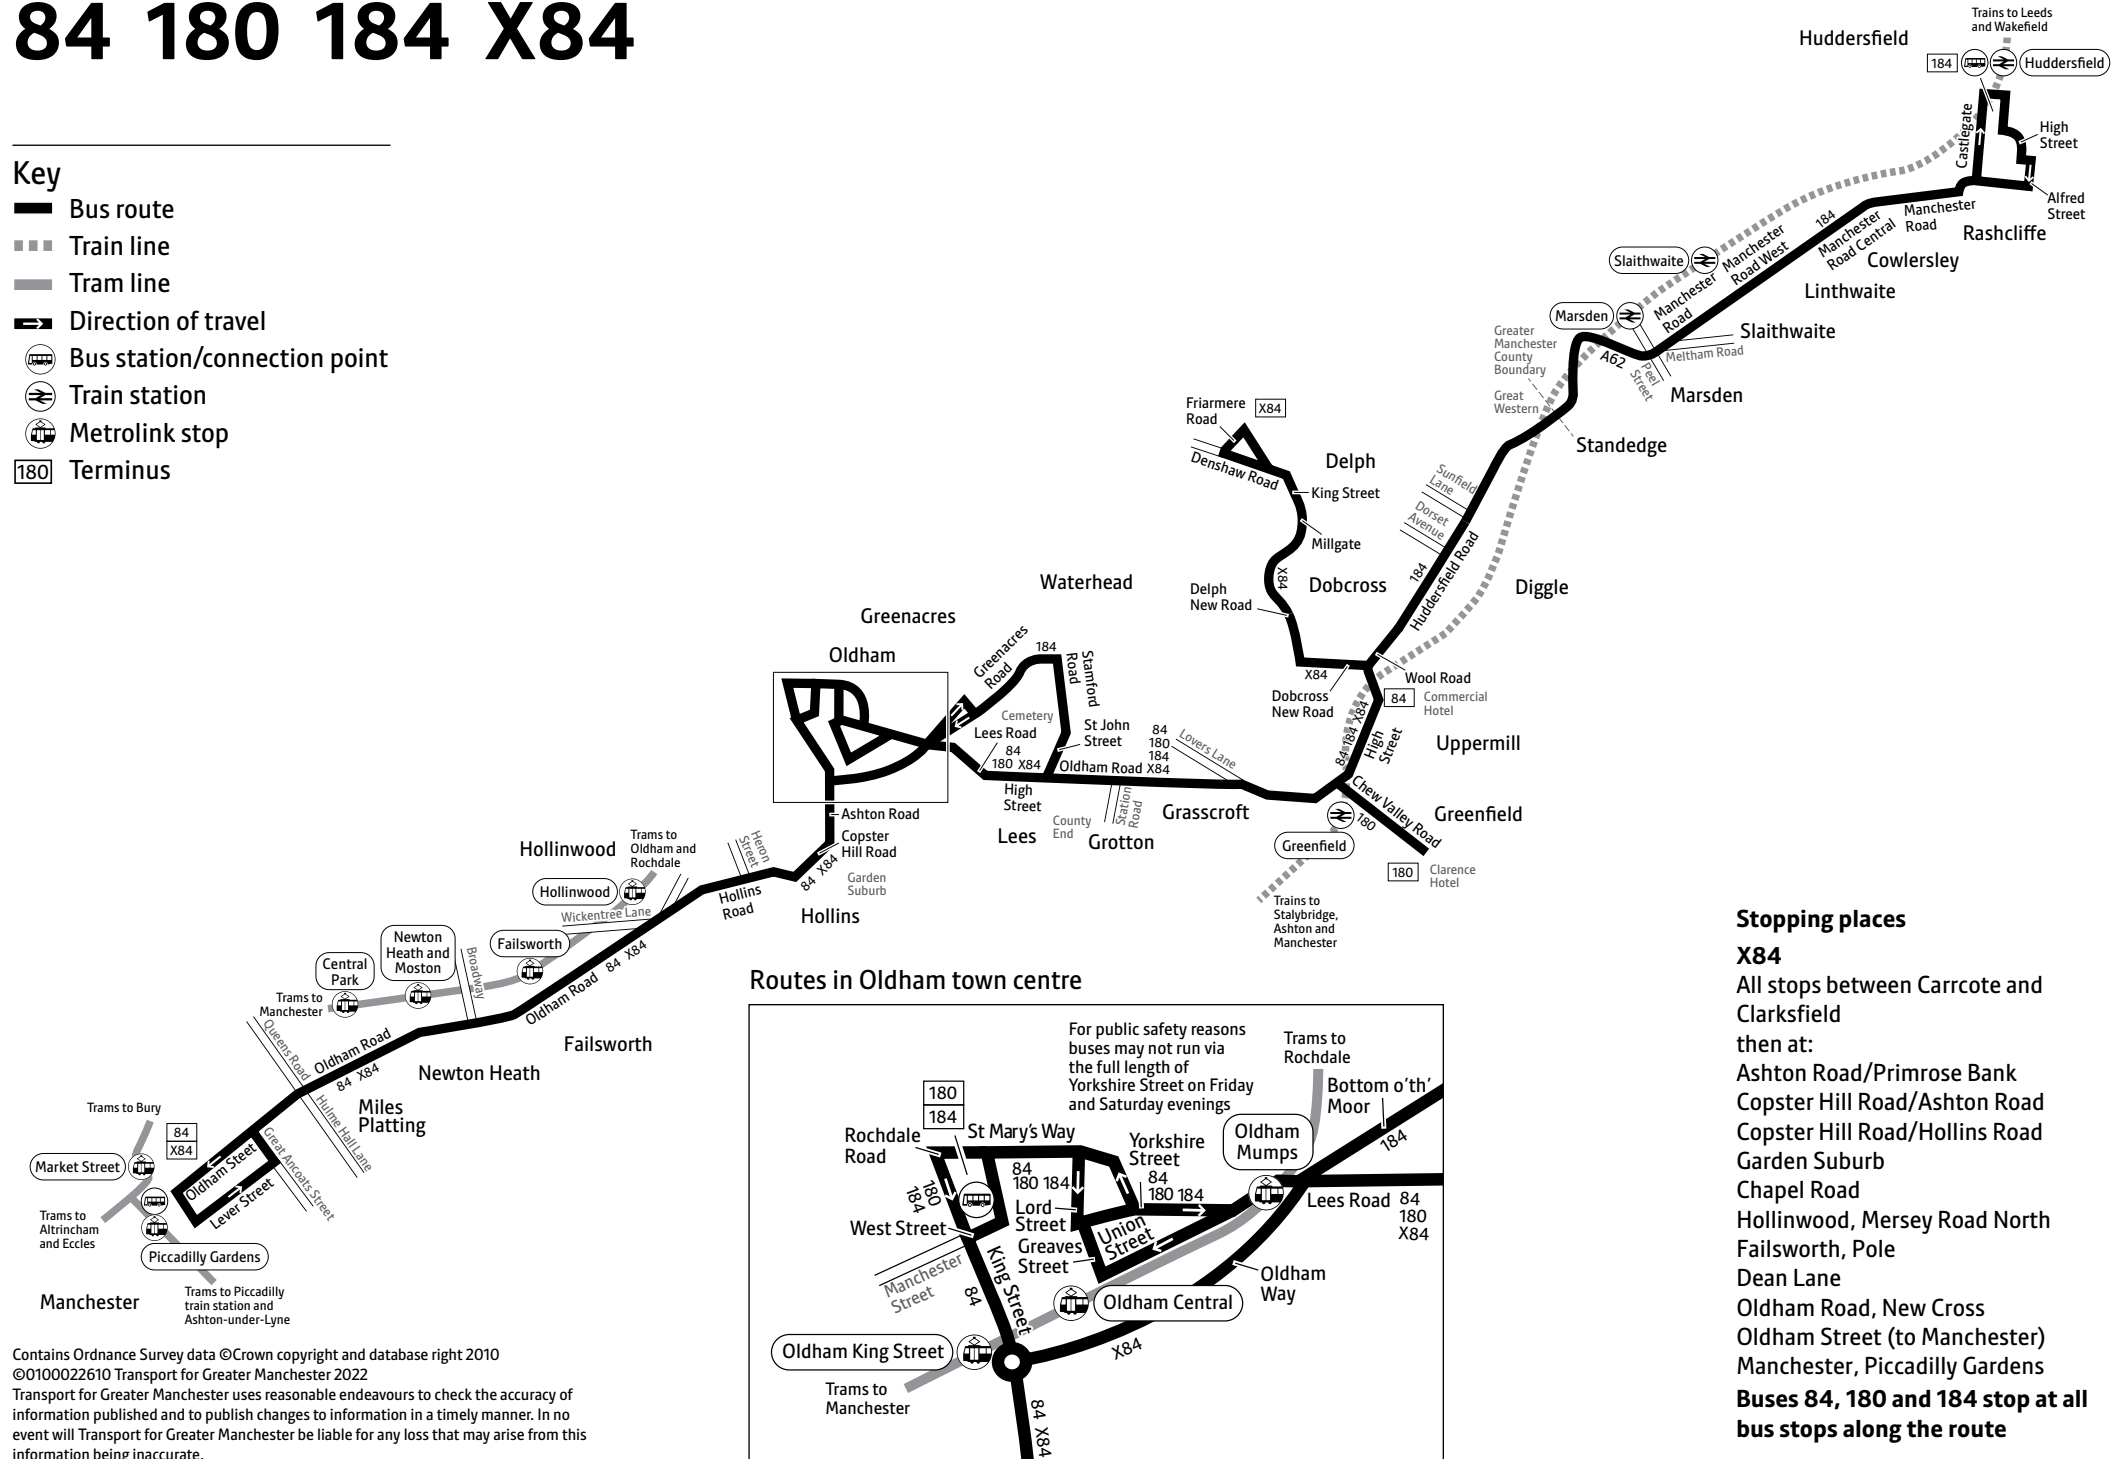

84 180 184 X84

Key

- Bus route
- Train line
- Tram line
- Direction of travel
- Bus station/connection point
- Train station
- Metrolink stop
- Terminus

Routes in Oldham town centre