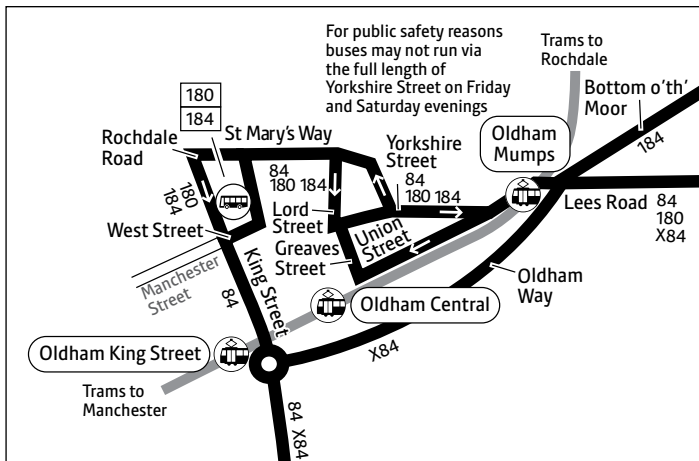

84 180 184 X84

Key

- Bus route
- Train line
- Tram line
- Direction of travel
- Bus station/connection point
- Train station
- Metrolink stop
- Terminus

Routes in Oldham town centre

Stopping places

- X84**
 All stops between Carrcote and Clarksfield then at:
- Ashton Road/Primrose Bank
 - Copster Hill Road/Ashton Road
 - Copster Hill Road/Hollins Road
 - Garden Suburb
 - Chapel Road
 - Hollinwood, Mersey Road North
 - Failsworth, Pole
 - Dean Lane
 - Oldham Road, New Cross
 - Oldham Street (to Manchester)
 - Manchester, Piccadilly Gardens
- Buses 84, 180 and 184 stop at all bus stops along the route**