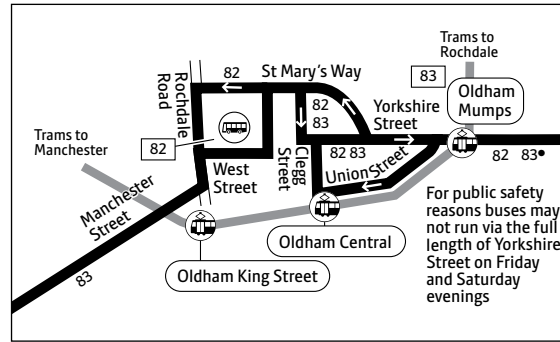

82 83

Key

- Bus route
- Tram line
- Direction of travel
- Bus station/connection point
- Metrolink stop
- Terminus
- Evenings only

Route in Oldham town centre

Contains Ordnance Survey data ©Crown copyright and database right 2010
©0100022610 Transport for Greater Manchester 2023
Transport for Greater Manchester uses reasonable endeavours to check the accuracy of information published and to publish changes to information in a timely manner. In no event will Transport for Greater Manchester be liable for any loss that may arise from this information being inaccurate.