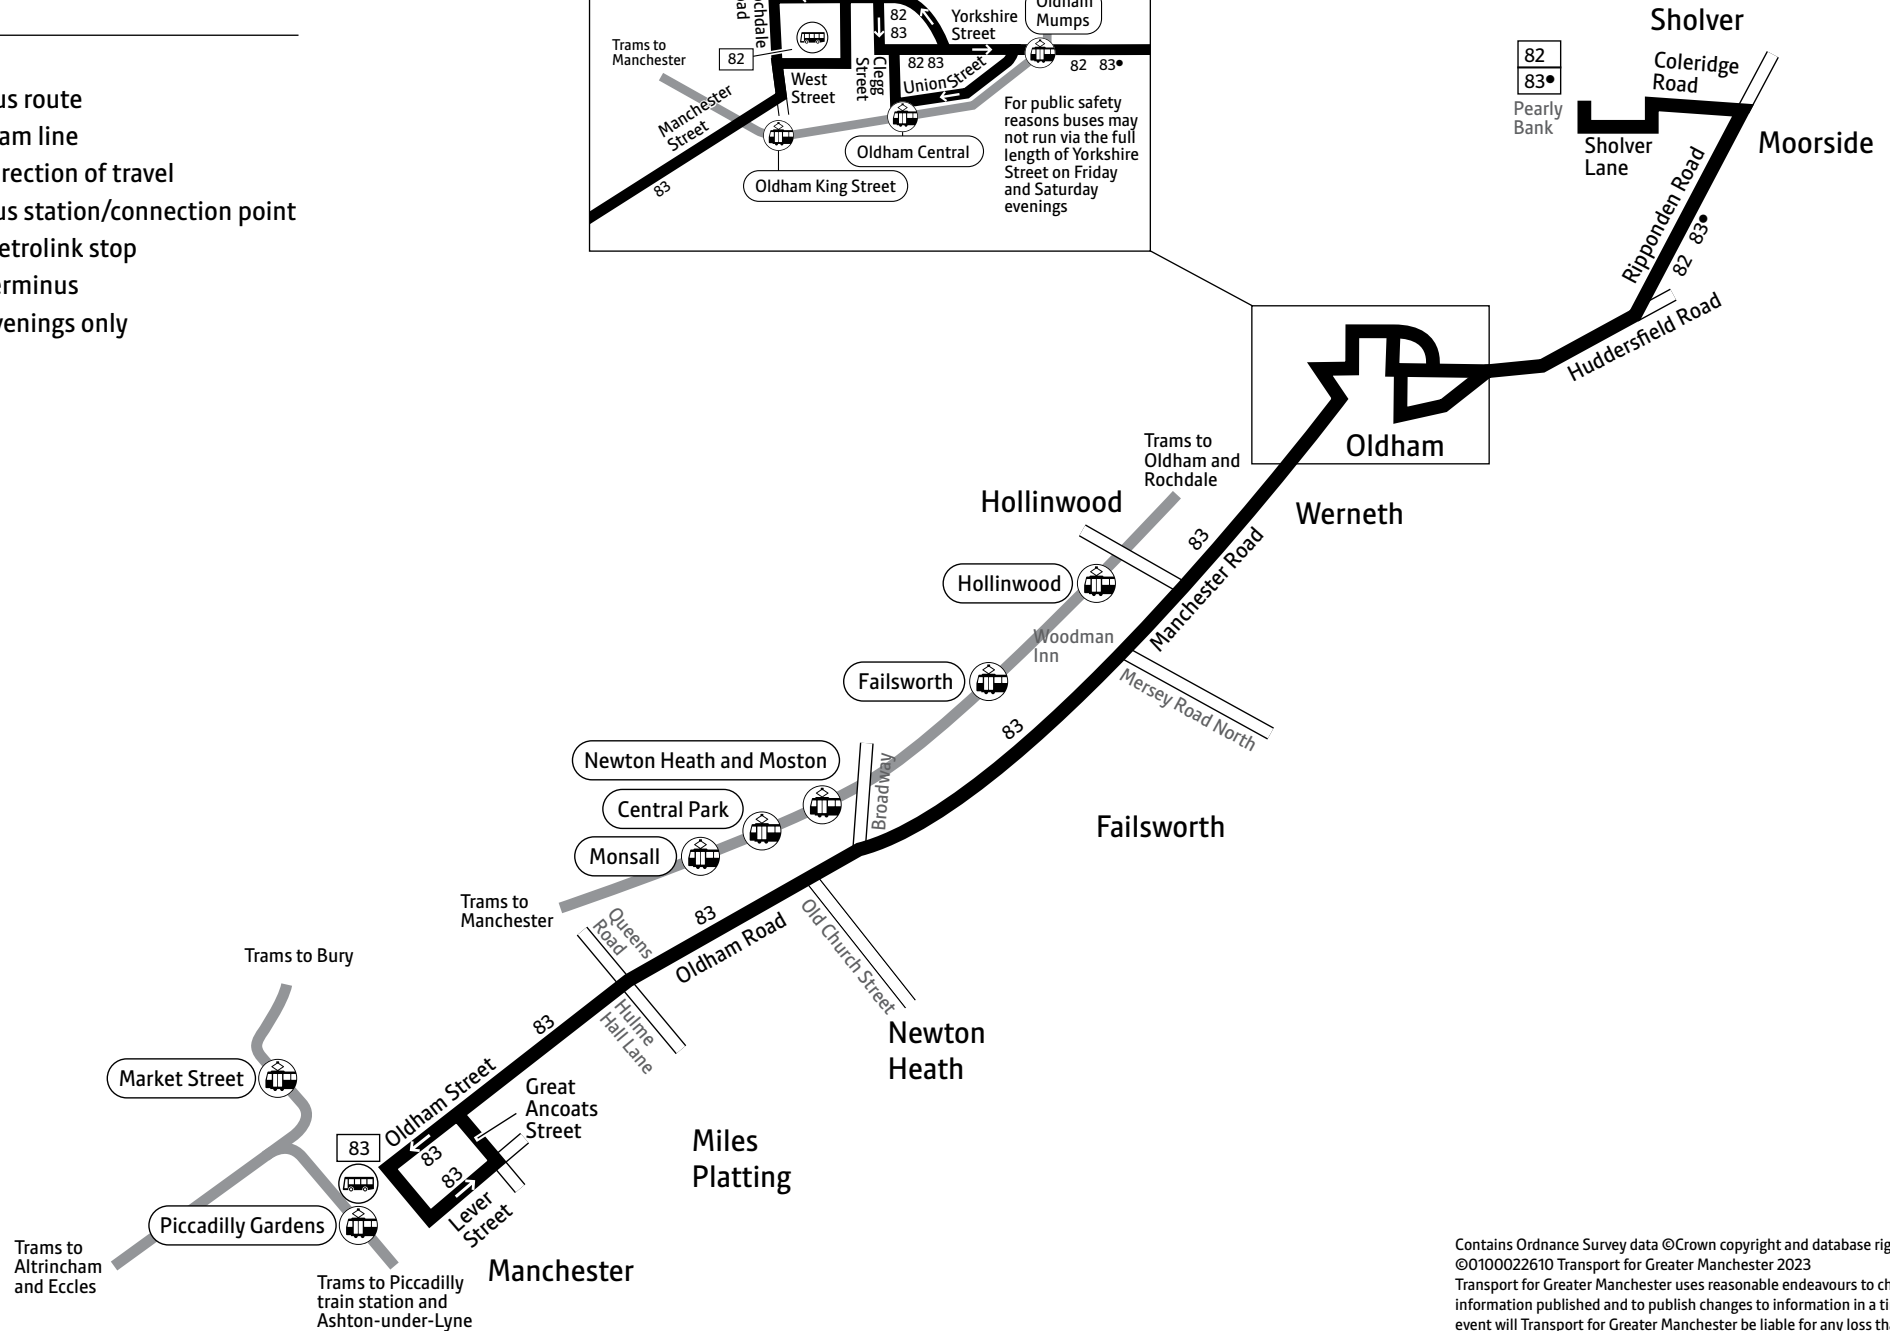

82 83

Key

- Bus route
- Tram line
- Direction of travel
- Bus station/connection point
- Metrolink stop
- Terminus
- Evenings only

Route in Oldham town centre

Contains Ordnance Survey data ©Crown copyright and database right 2010
©0100022610 Transport for Greater Manchester 2023
Transport for Greater Manchester uses reasonable endeavours to check the accuracy of information published and to publish changes to information in a timely manner. In no event will Transport for Greater Manchester be liable for any loss that may arise from this information being inaccurate.