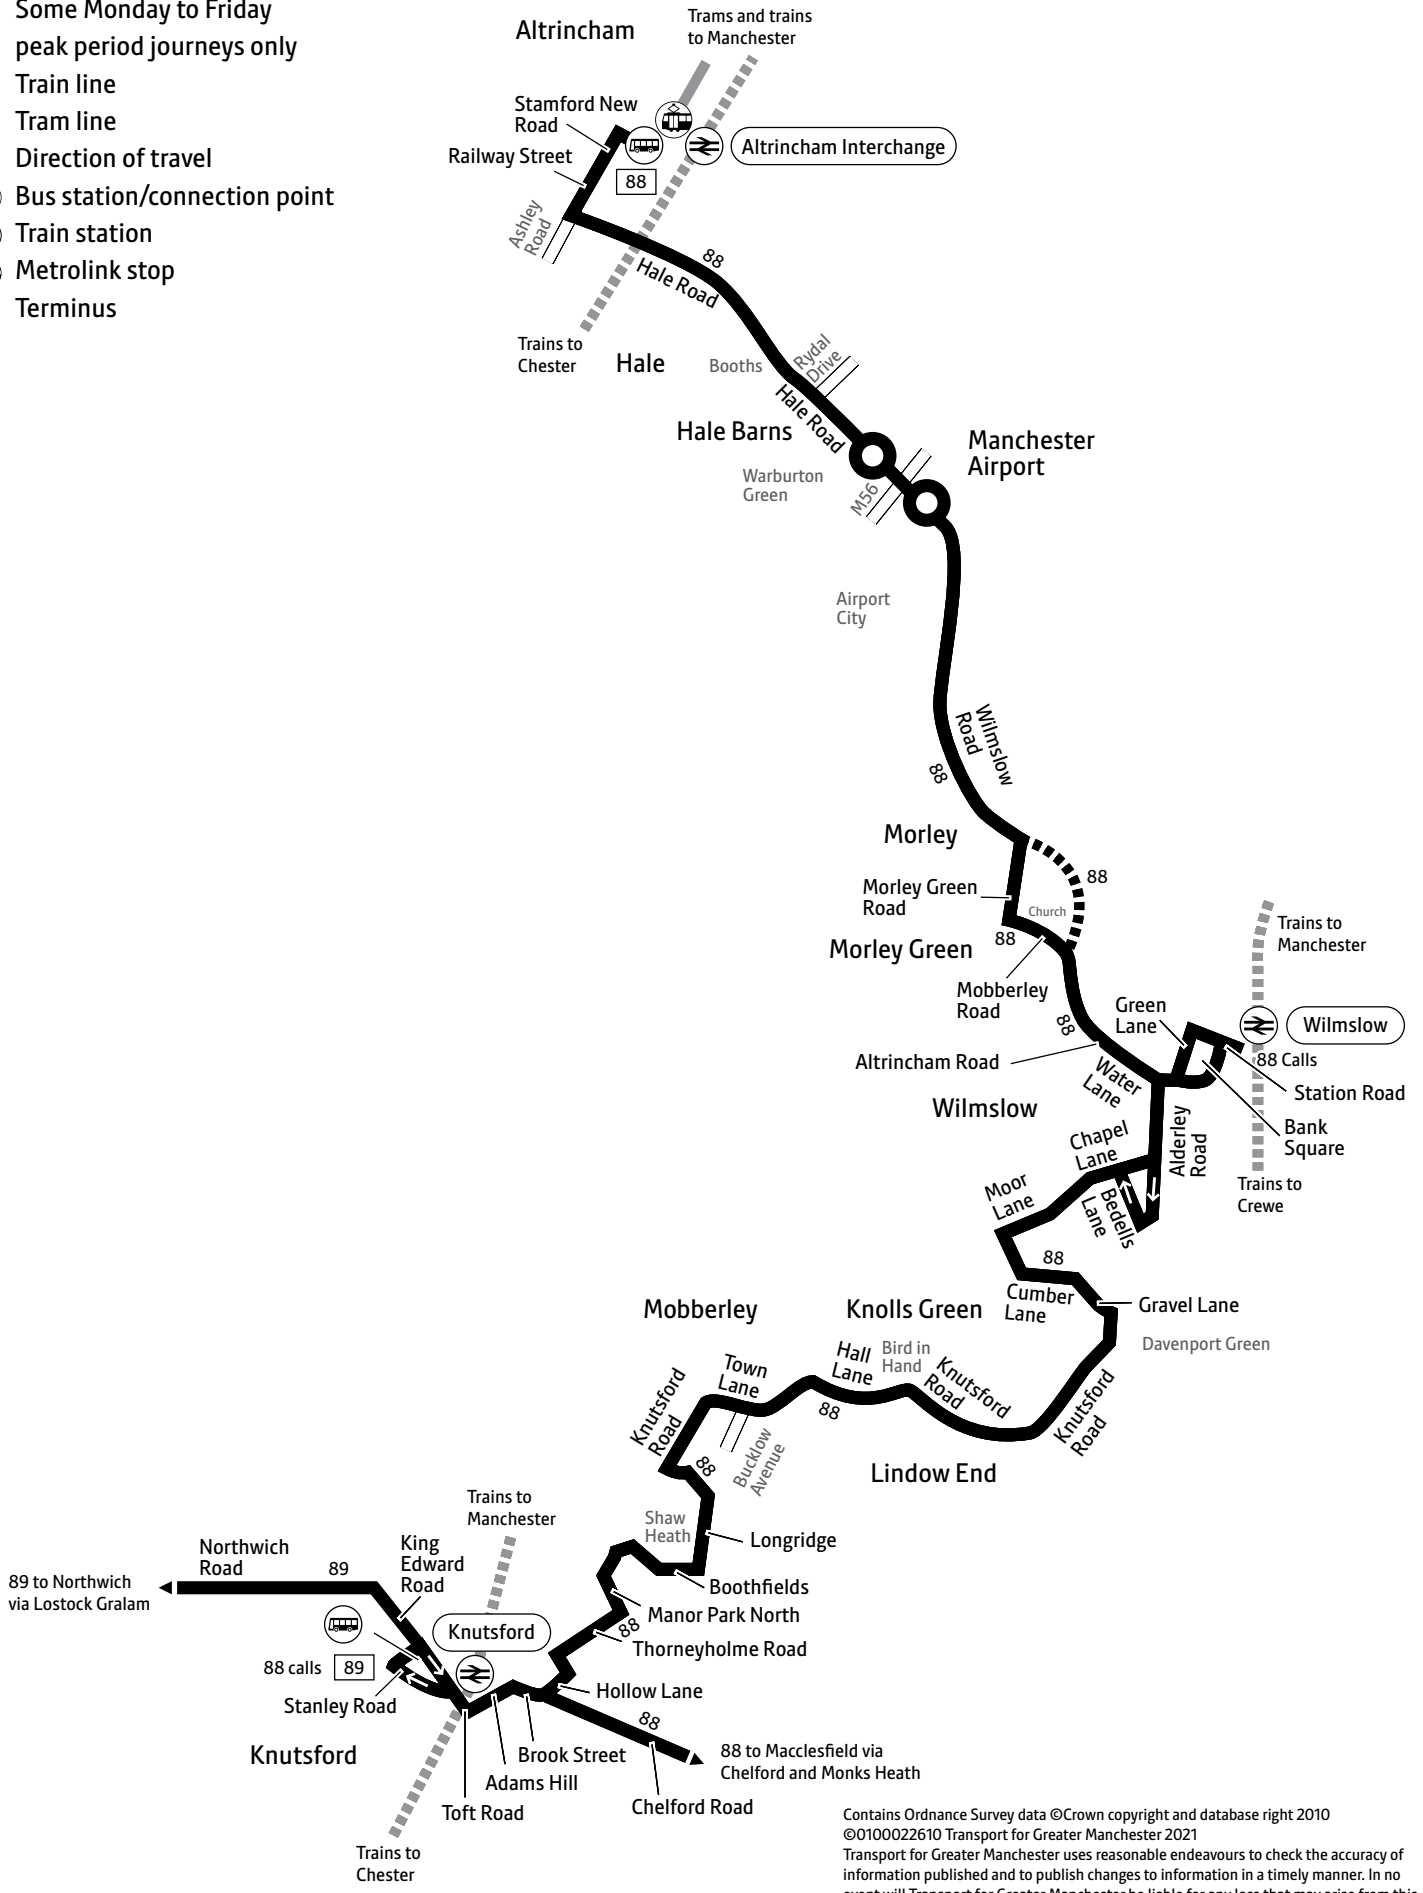

Key

- Bus route
- Some Monday to Friday peak period journeys only
- Train line
- Tram line
- Direction of travel
- Bus station/connection point
- Train station
- Metrolink stop
- Terminus

Contains Ordnance Survey data ©Crown copyright and database right 2010
©0100022610 Transport for Greater Manchester 2021
Transport for Greater Manchester uses reasonable endeavours to check the accuracy of information published and to publish changes to information in a timely manner. In no event will Transport for Greater Manchester be liable for any loss that may arise from this information being inaccurate.