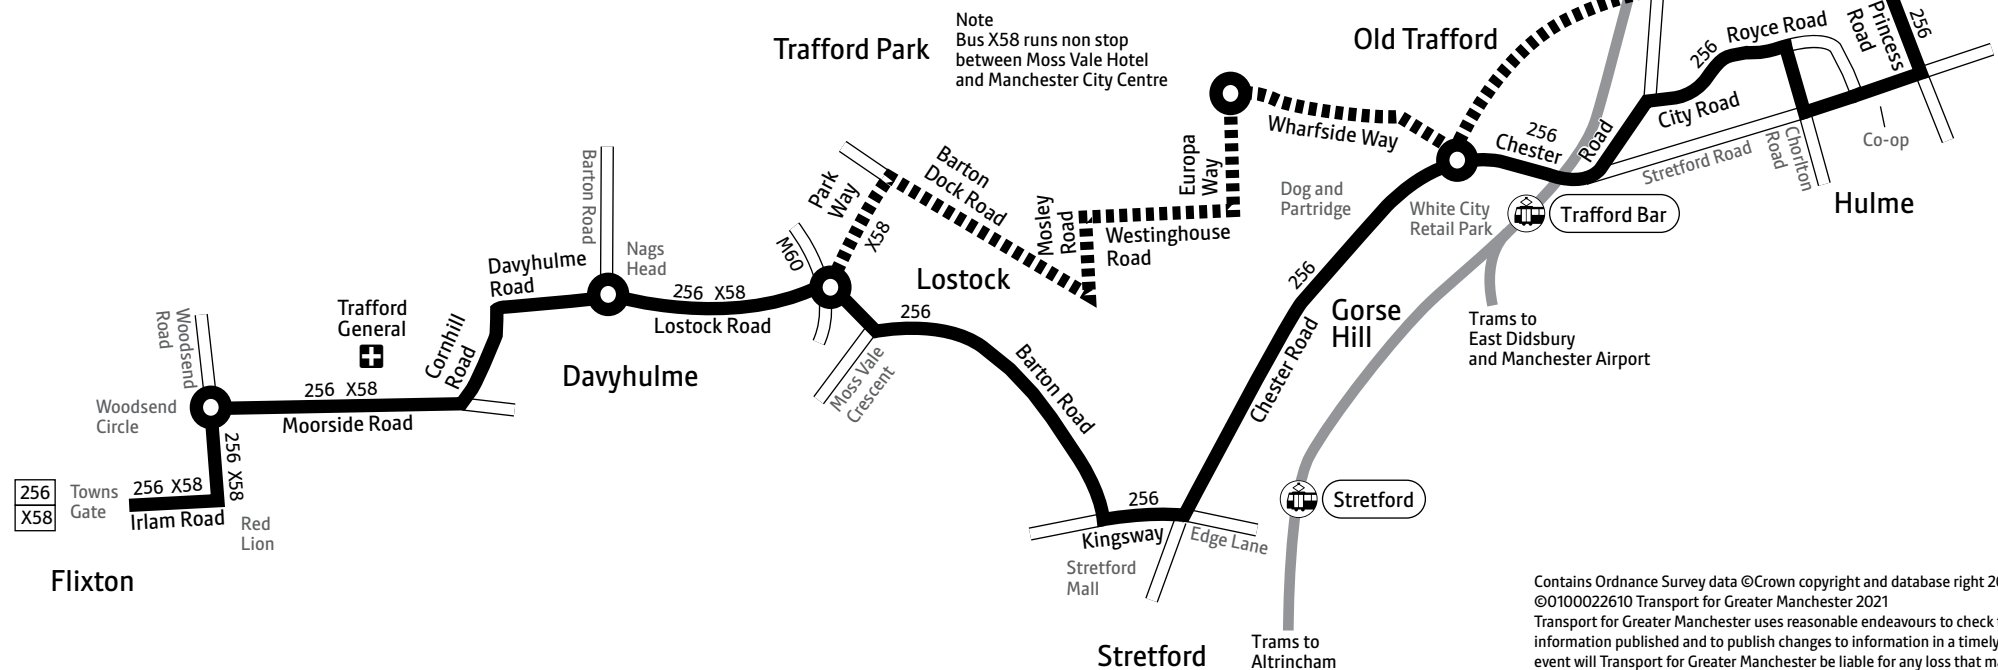

Manchester

Contains Ordnance Survey data ©Crown copyright and database right 2010
©0100022610 Transport for Greater Manchester 2021
Transport for Greater Manchester uses reasonable endeavours to check the accuracy of information published and to publish changes to information in a timely manner. In no event will Transport for Greater Manchester be liable for any loss that may arise from this information being inaccurate.