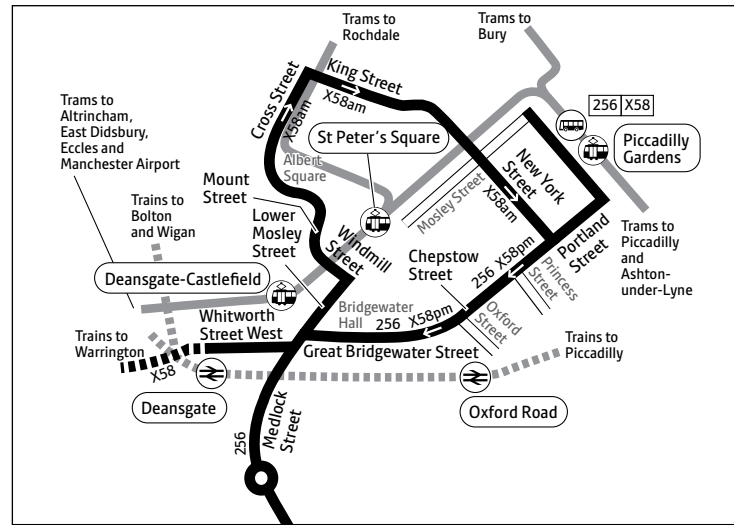

256 X58

Key

- Bus route
- Train line
- Tram line
- Direction of travel
- Bus station/connection point
- Train station
- Metrolink stop
- Hospital
- Terminus

Stopping places

Bus X58 only stops at some bus stops along the route. The stopping places are as follows:

To Manchester:

All bus stops between Flixton, Town's Gate and Lostock, Moss Vale Hotel.

Then non-stop to:

Whitworth Street West
Lower Mosley Street, Manchester Central
Mount Street
Albert Square
King Street
Manchester, Piccadilly Gardens

From Manchester:

Manchester, Piccadilly Gardens
Chepstow Street
Great Bridgewater Street, Bridgewater Hall
Whitworth Street West

Then non-stop to:

Lostock, Moss Vale Hotel
Then at all bus stops to Flixton, Town's Gate

Bus 256 stops at all bus stops along the route.

Route in Manchester city centre