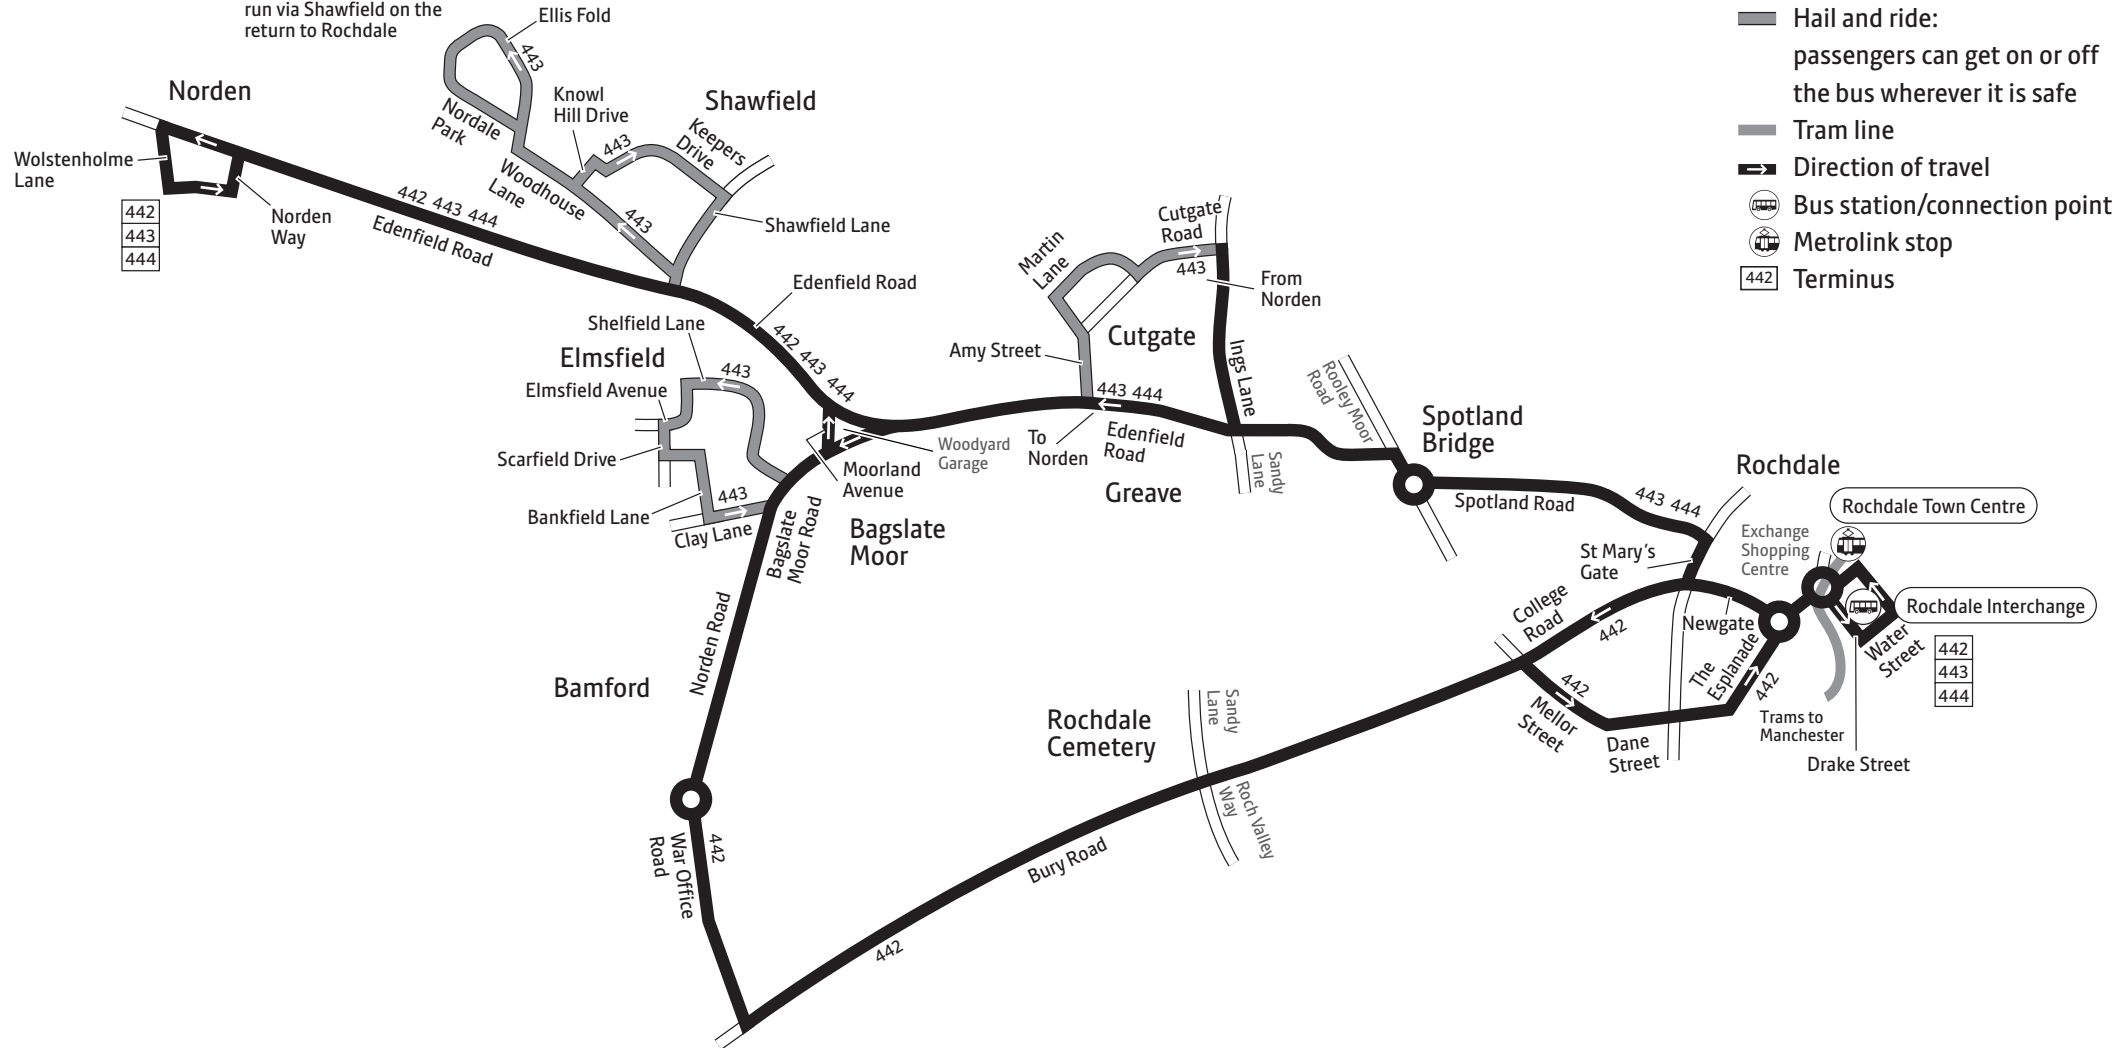

Travelshops

Rochdale Interchange

Mon to Fri 7am to 5.30pm

Saturday 8.30am to 1.15pm and 2pm to 4pm

Sunday* Closed

*Including public holidays

442 443 444

Bus 443 journeys from Rochdale run via Elmsfield, then to Norden and then run via Shawfield on the return to Rochdale