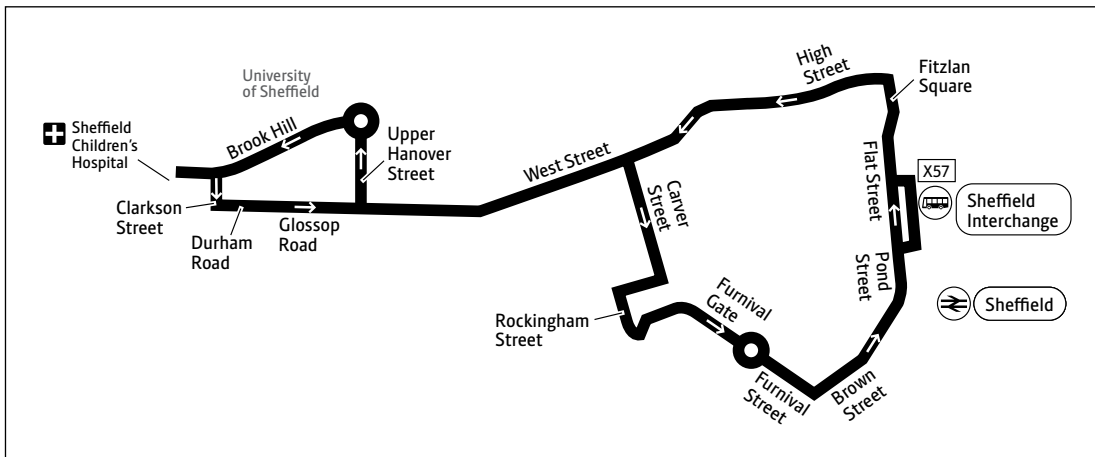

### Manchester Shudehill Interchange

Mon to Sat 7am to 6pm

Sunday Closed

Public holidays 10am to 1.45pm

and 2.30pm to 5.30pm

\*Including public holidays

---

# X57

- Key**
- Bus route
  - Sundays and public holidays only
  - Direction of travel
  - Bus station/connection point
  - Train station
  - Metrolink stop
  - Hospital
  - Terminus

## Route in Sheffield

# Sheffield — Glossop — Manchester — Manchester Airport

Limited stop X57