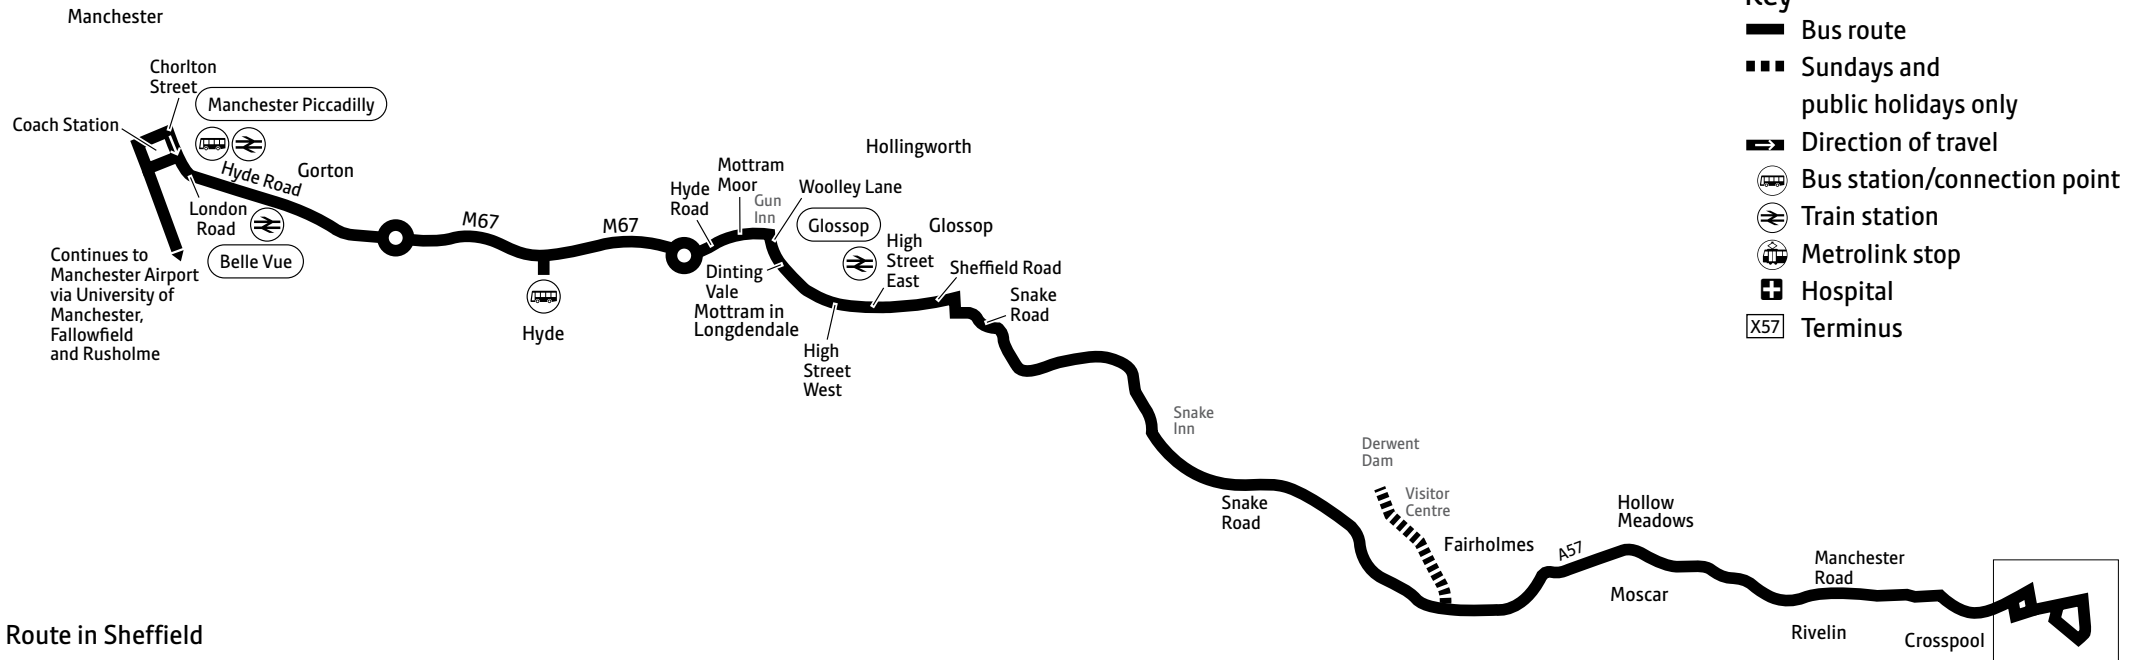

### Manchester Shudehill Interchange

Mon to Sat 7am to 6pm

Sunday Closed

Public holidays 10am to 1.45pm

and 2.30pm to 5.30pm

\*Including public holidays

---

# X57

- Key**
- Bus route
  - Sundays and public holidays only
  - Direction of travel
  - Bus station/connection point
  - Train station
  - Metrolink stop
  - Hospital
  - Terminus

## Route in Sheffield

# Sheffield — Glossop — Manchester — Manchester Airport

Limited stop X57