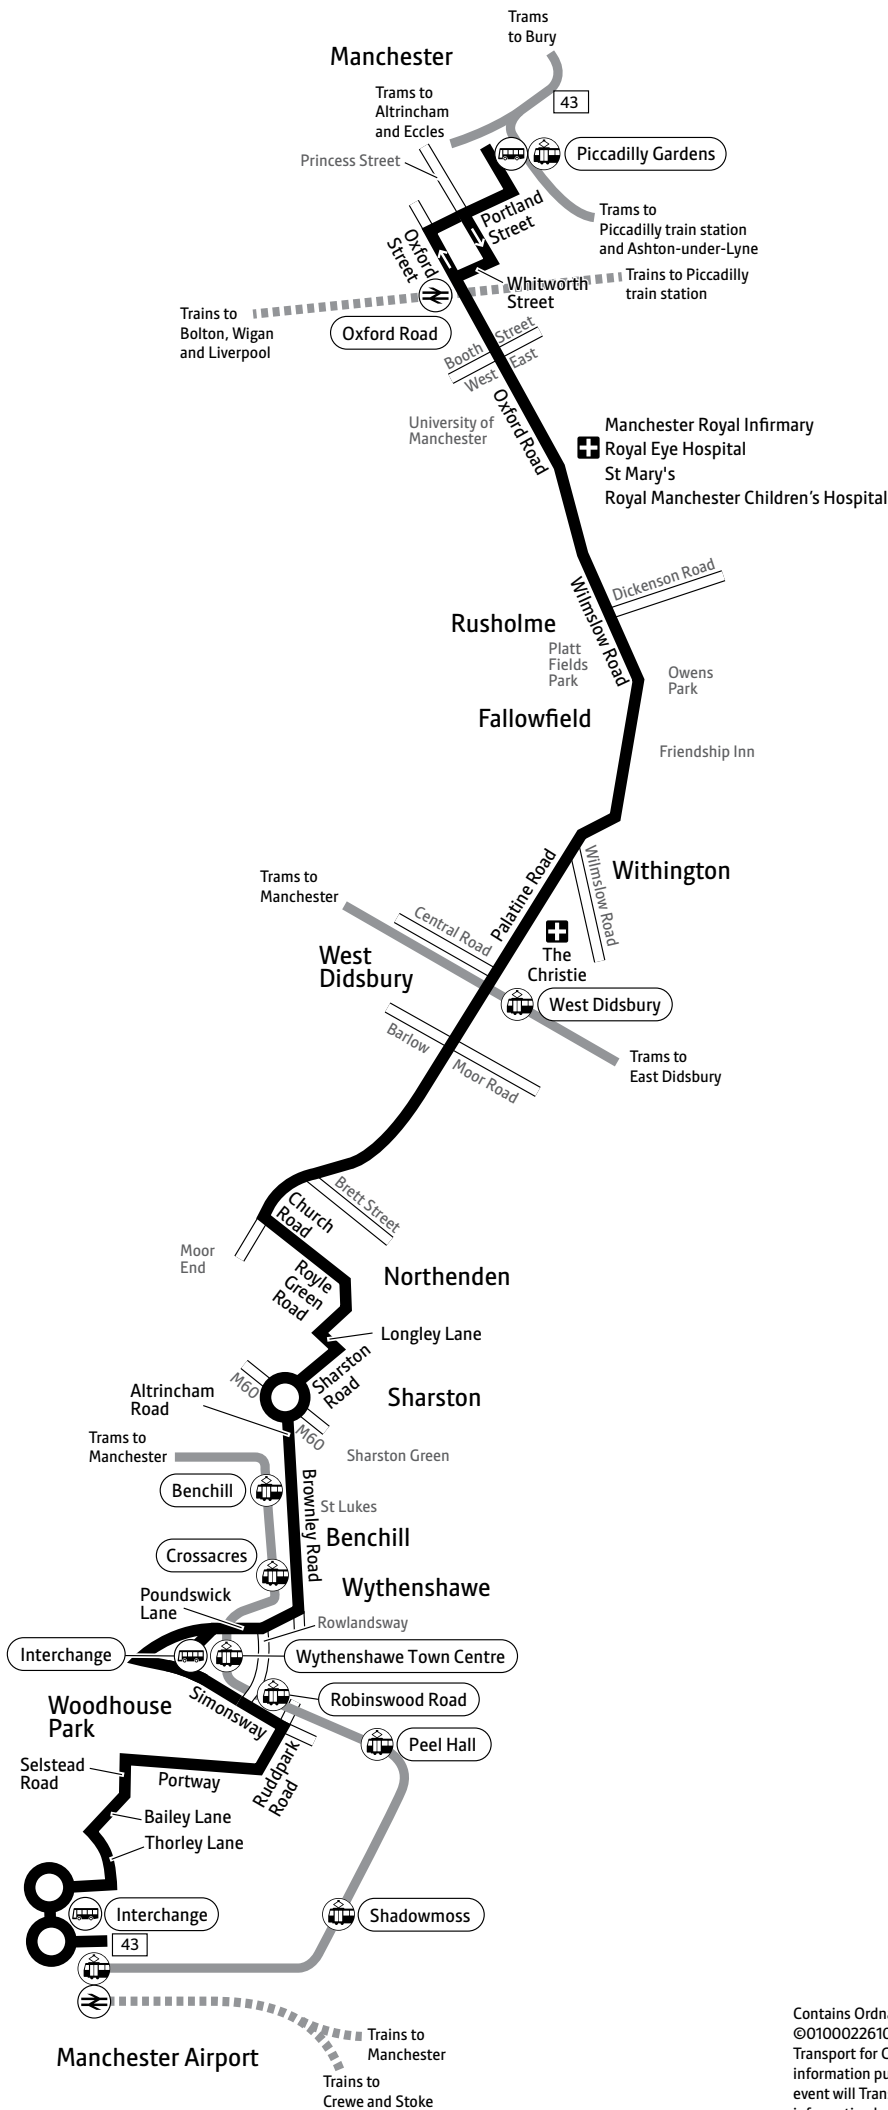

Key

- Bus route
- Train line
- Tram line
- Direction of travel
- Bus station/connection point
- Train station
- Metrolink stop
- Hospital
- Terminus