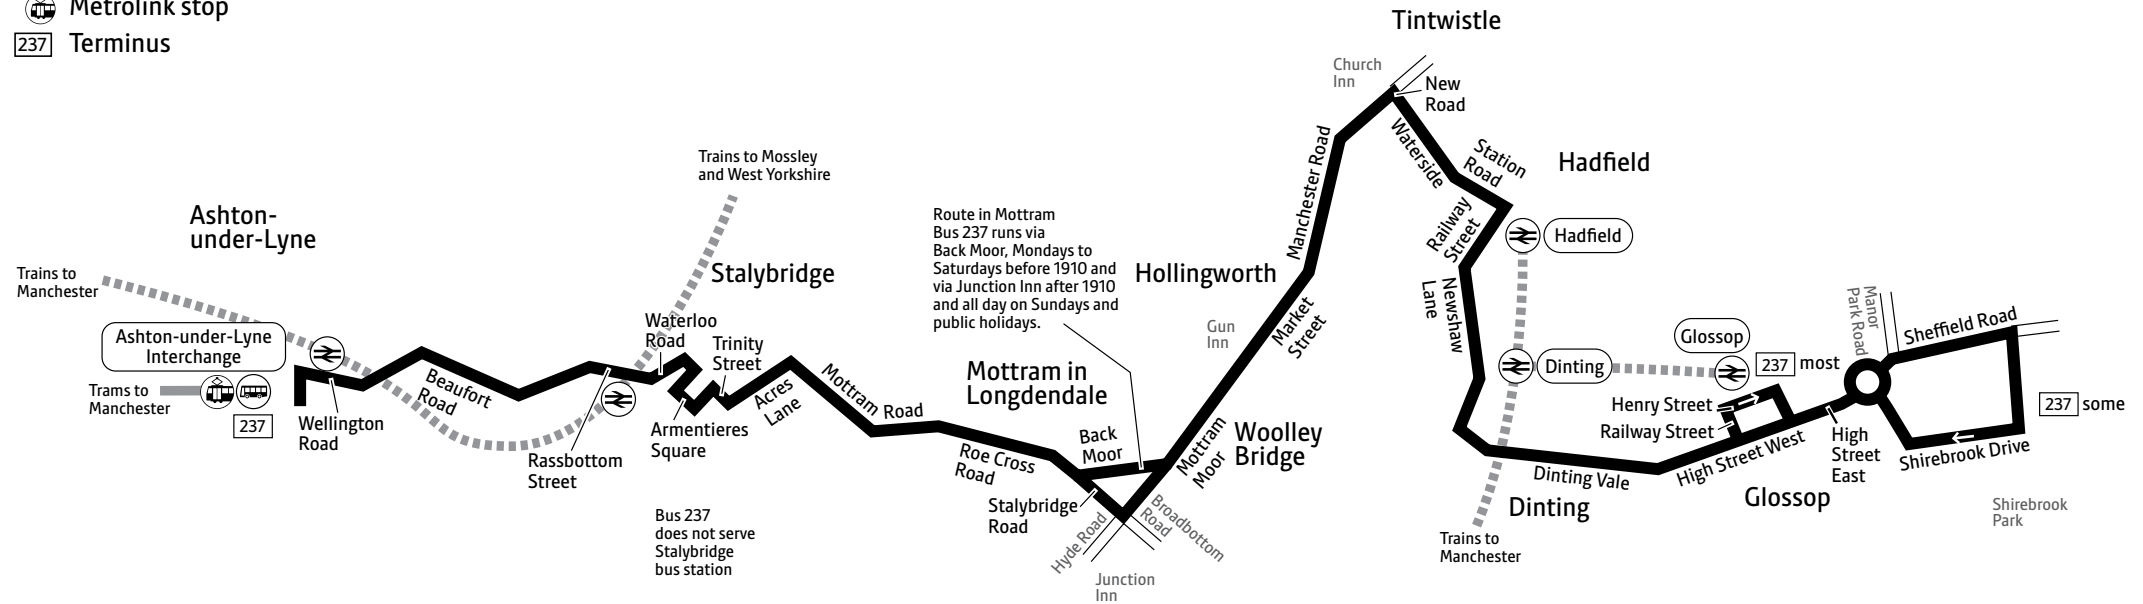

Bus 237 is provided with the financial support of Transport for Greater Manchester

a – Departs from Hollingworth, Gun Inn at 1458

♣ – All bus 237 journeys are run using easy access buses. See inside front cover of this leaflet for details

Summer times: between mid July and early September, some timetables will be different. Check www.tfgm.com for details

237

Key

-  Bus route
-  Train line
-  Tram line
-  Direction of travel
-  Bus station/connection point
-  Train station
-  Metrolink stop
-  Terminus