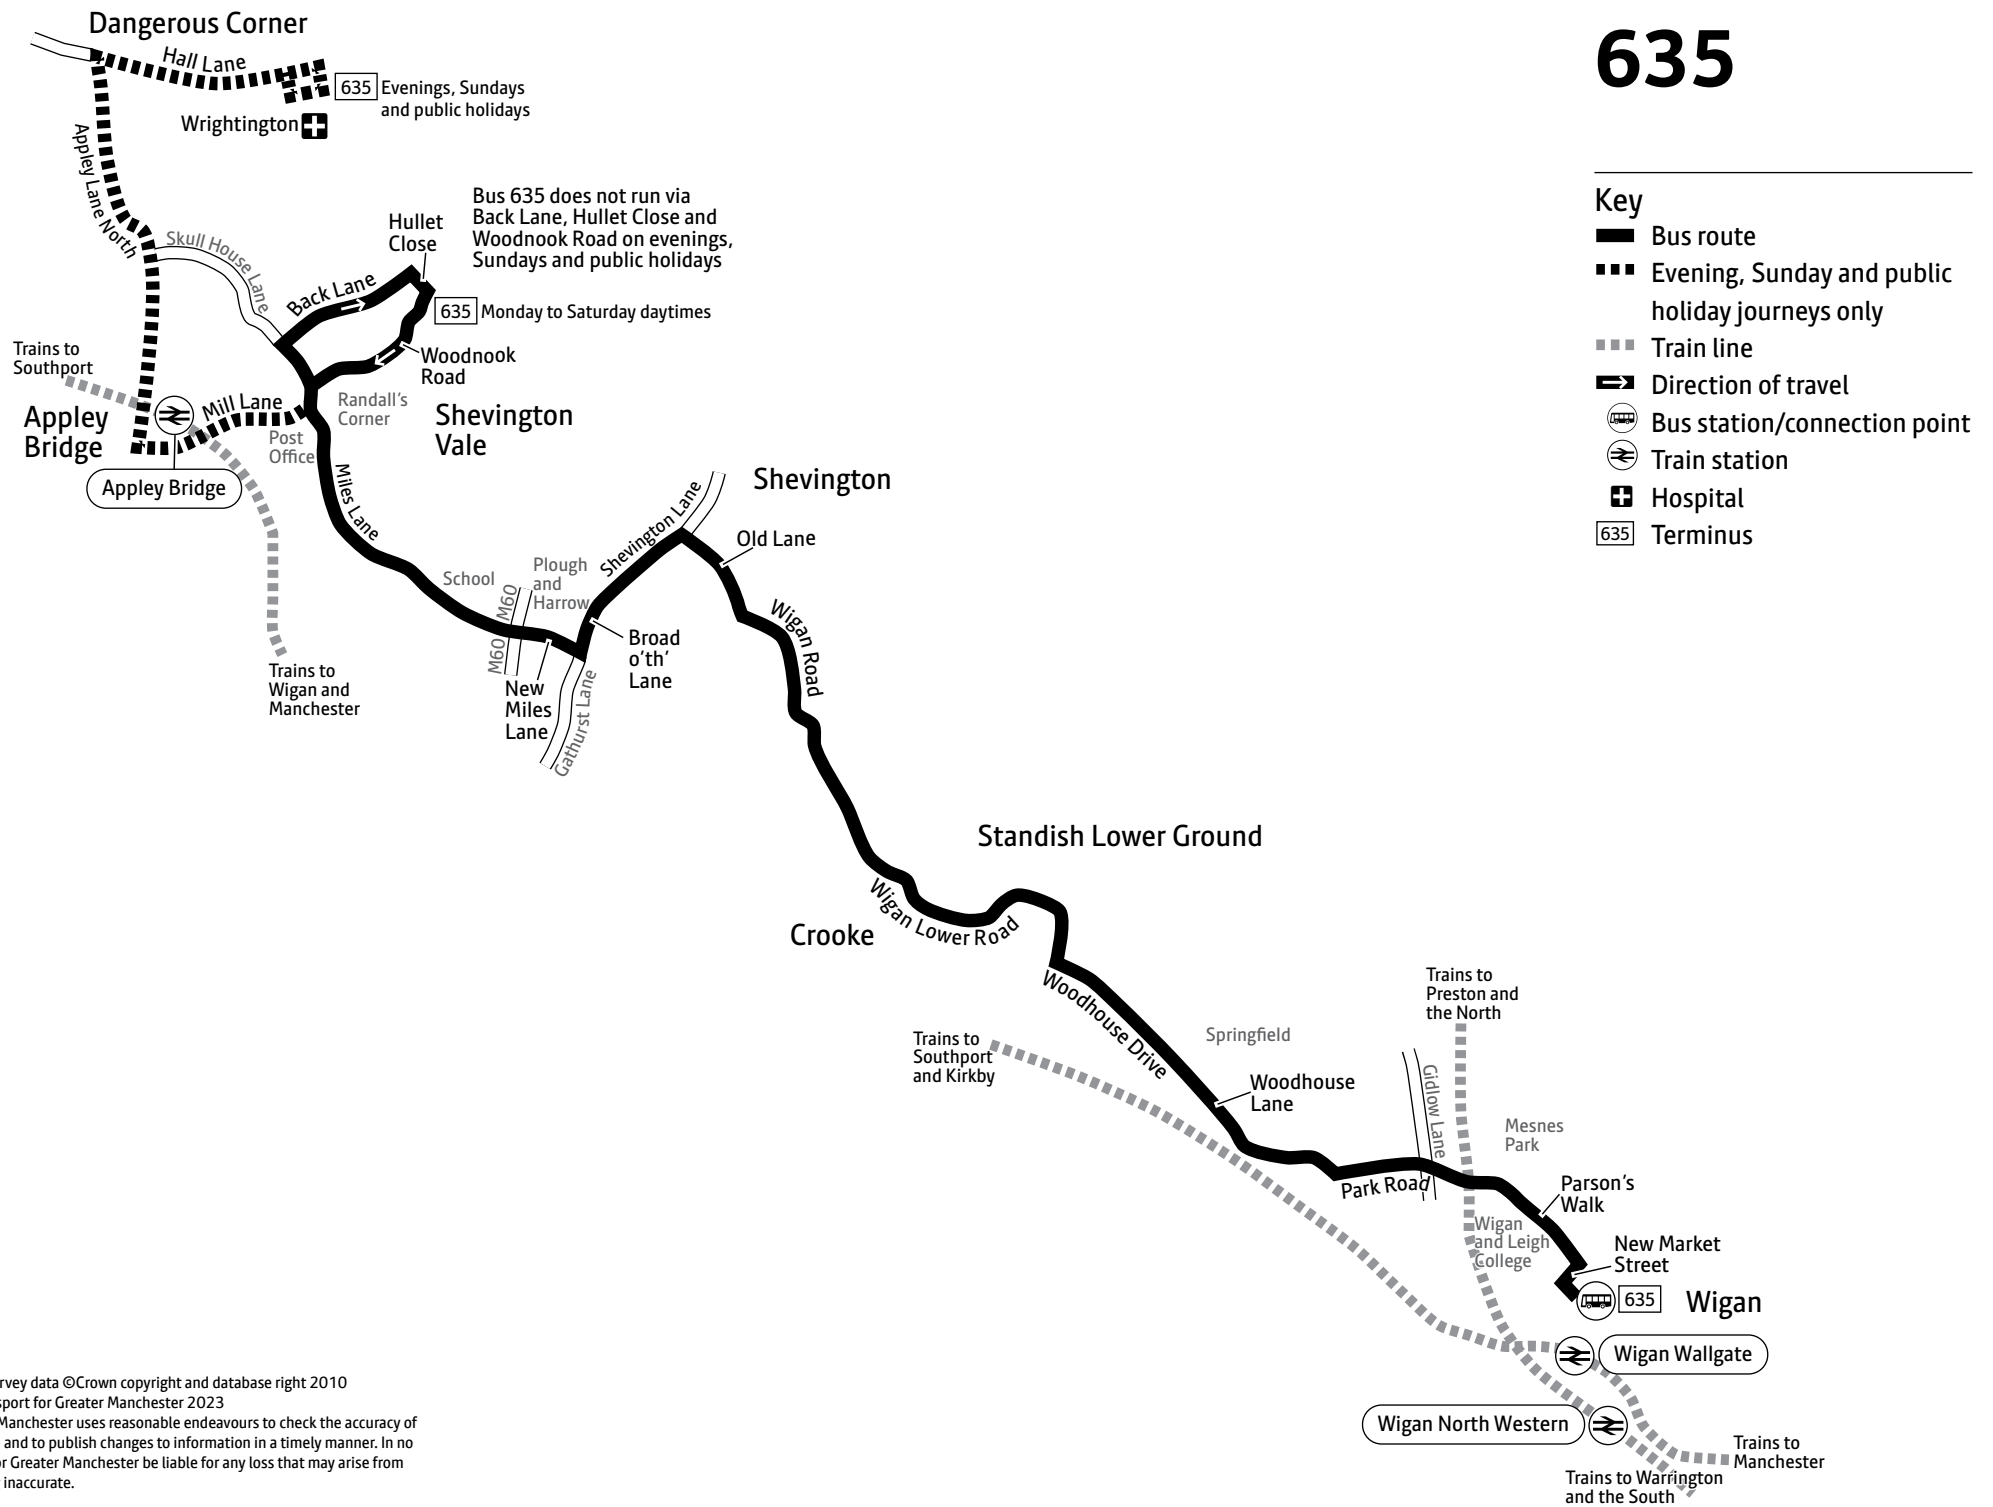

# Appley Bridge — Shevington — Wigan

635

Including evening, Sunday and public holiday journeys from Wrightington Hospital