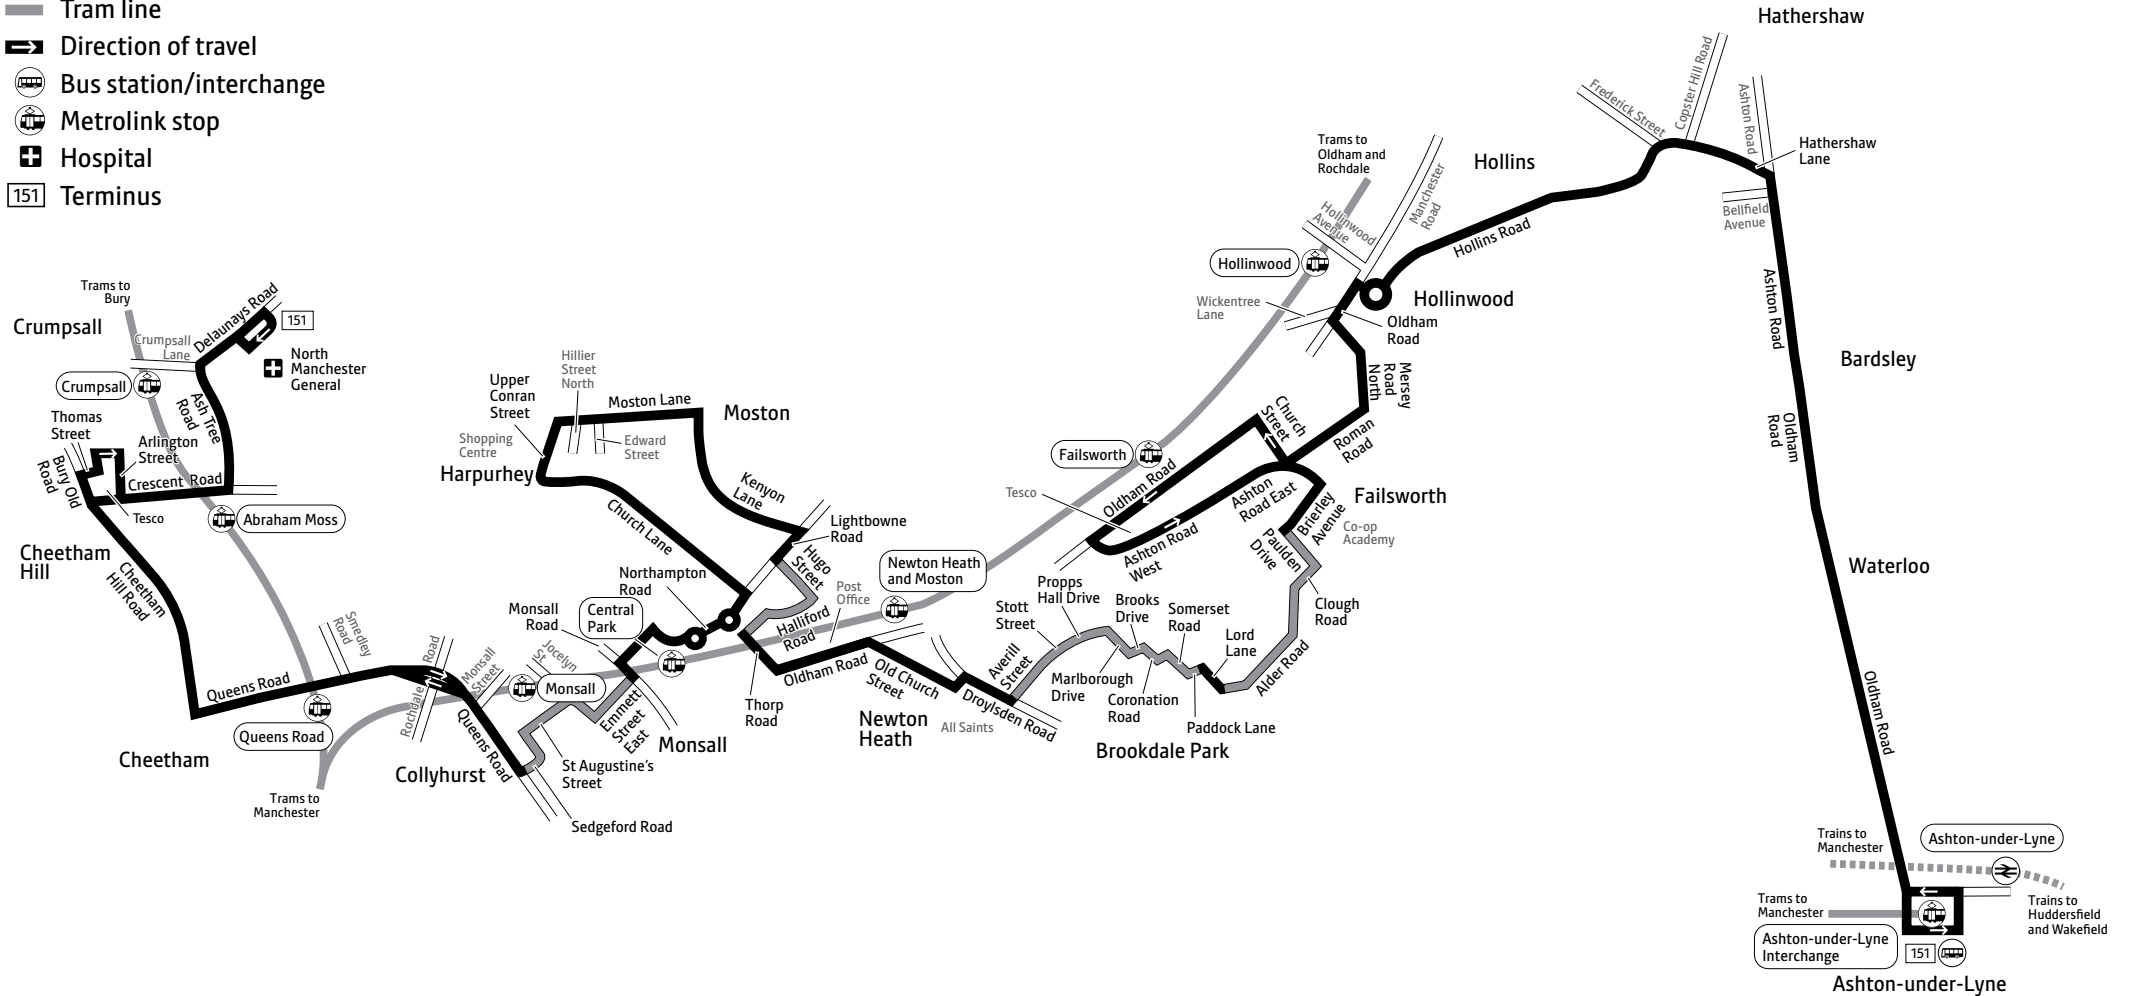

Using this timetable

Timetables show the direction of travel, bus numbers and the days of the week. Main stops on the route are listed on the left. Where no time is shown against a particular stop, it means the bus does not stop there on that journey.

Sunday and public holidays: Closed

Printed on paper made from 100% post-consumer waste, using sustainable inks or toners.

151

Key

-  Bus route
-  Hail and ride:
passengers can get on or off
the bus wherever it is safe
-  Tram line
-  Direction of travel
-  Bus station/interchange
-  Metrolink stop
-  Hospital
-  Terminus