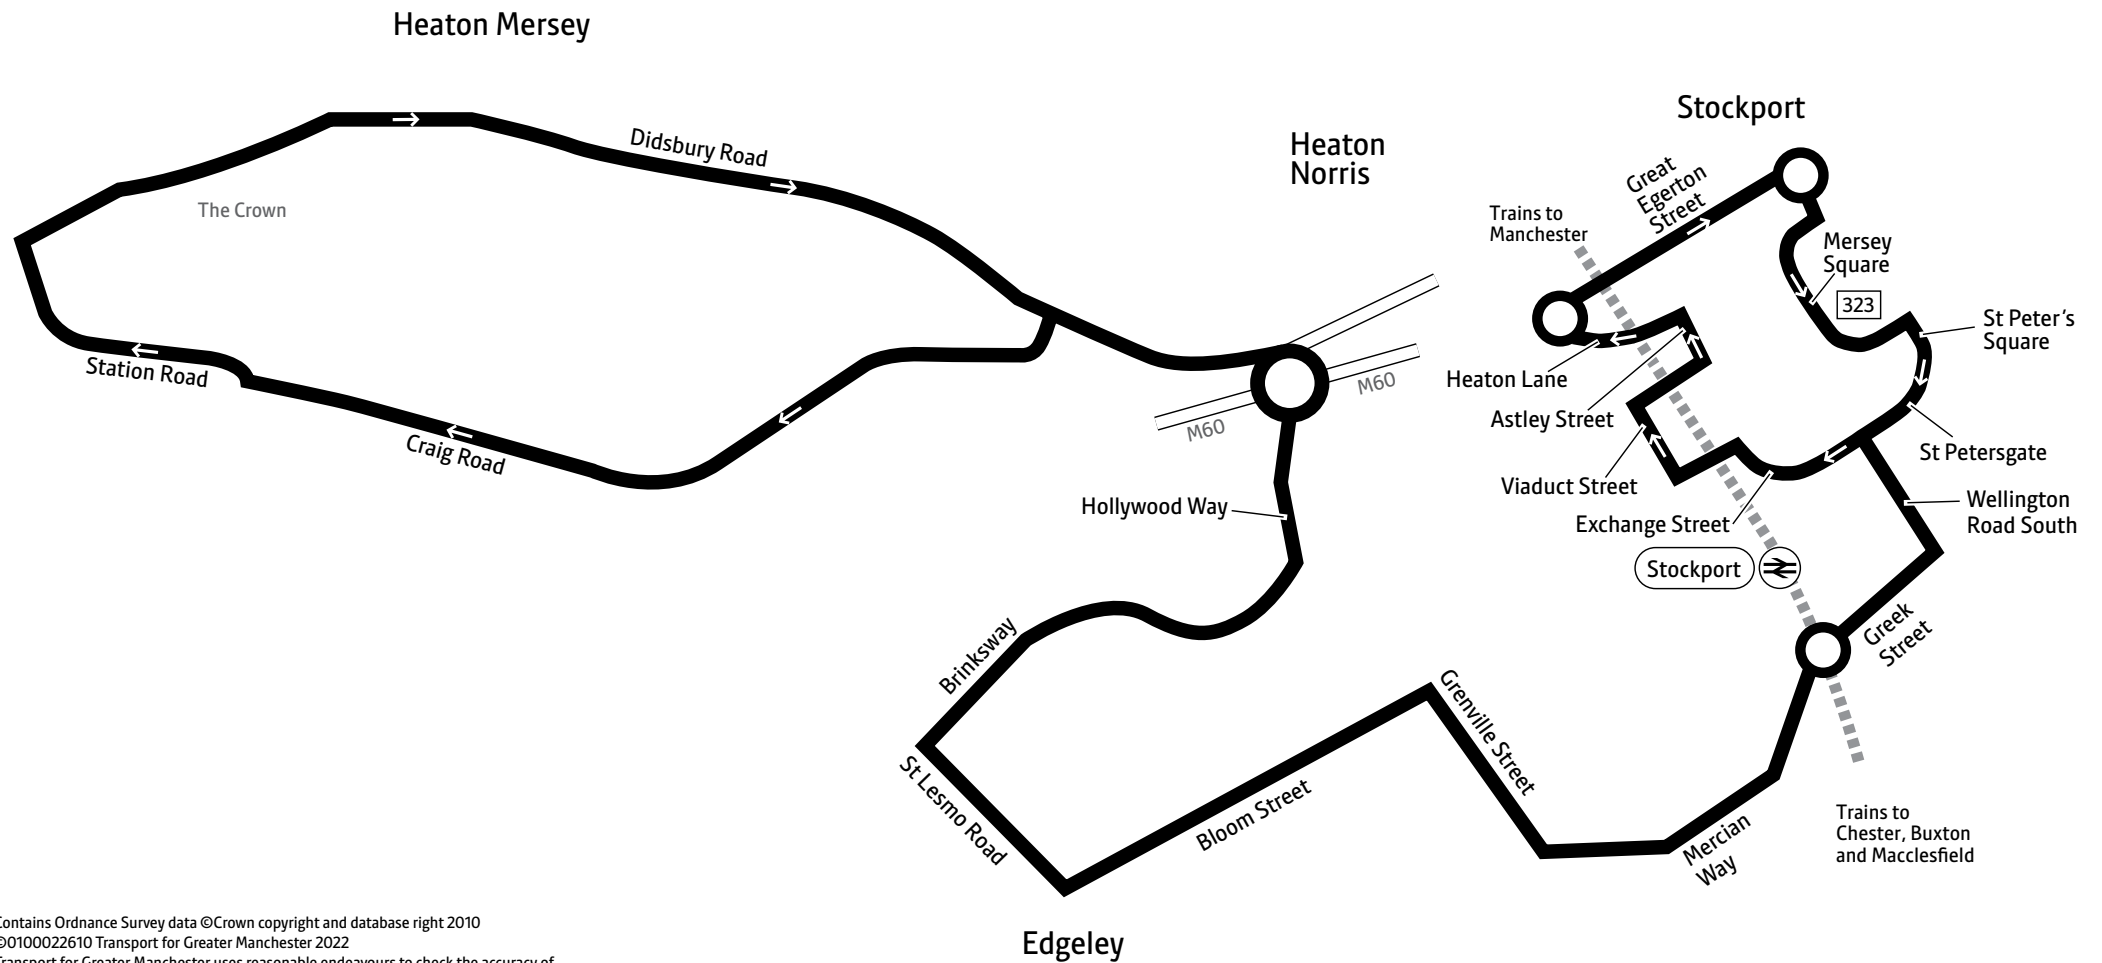

Using the 24 hour clock

Times are shown in four figures. The first two are the hour and the last two are the minutes.

0753 is 53 minutes past 7am

1953 is 53 minutes past 7pm

Operator details

Stagecoach

Head Office

Stockport Mersey Square

Mon to Fri 7am to 5.30pm

Saturday 8am to 5.30pm

Sunday* Closed

*Including public holidays

323

Key

- Bus route
- - - Train line
- ➔ Direction of travel
- 🚏 Bus station/connection point
- 🚉 Train station
- 323 Terminus

Mondays to Fridays

Stockport, Mersey Square	0853	and	1753
Edgeley, Grenville Street	0900	every	1800
Heaton Mersey, Crown Inn	0914	hour	1814
Edgeley, Grenville Street	0926	until	1826
Stockport, Mersey Square	0935		1835

Saturdays

Stockport, Mersey Square	0853	and	1753
Edgeley, Grenville Street	0900	every	1800
Heaton Mersey, Crown Inn	0914	hour	1814
Edgeley, Grenville Street	0926	until	1826
Stockport, Mersey Square	0935		1835