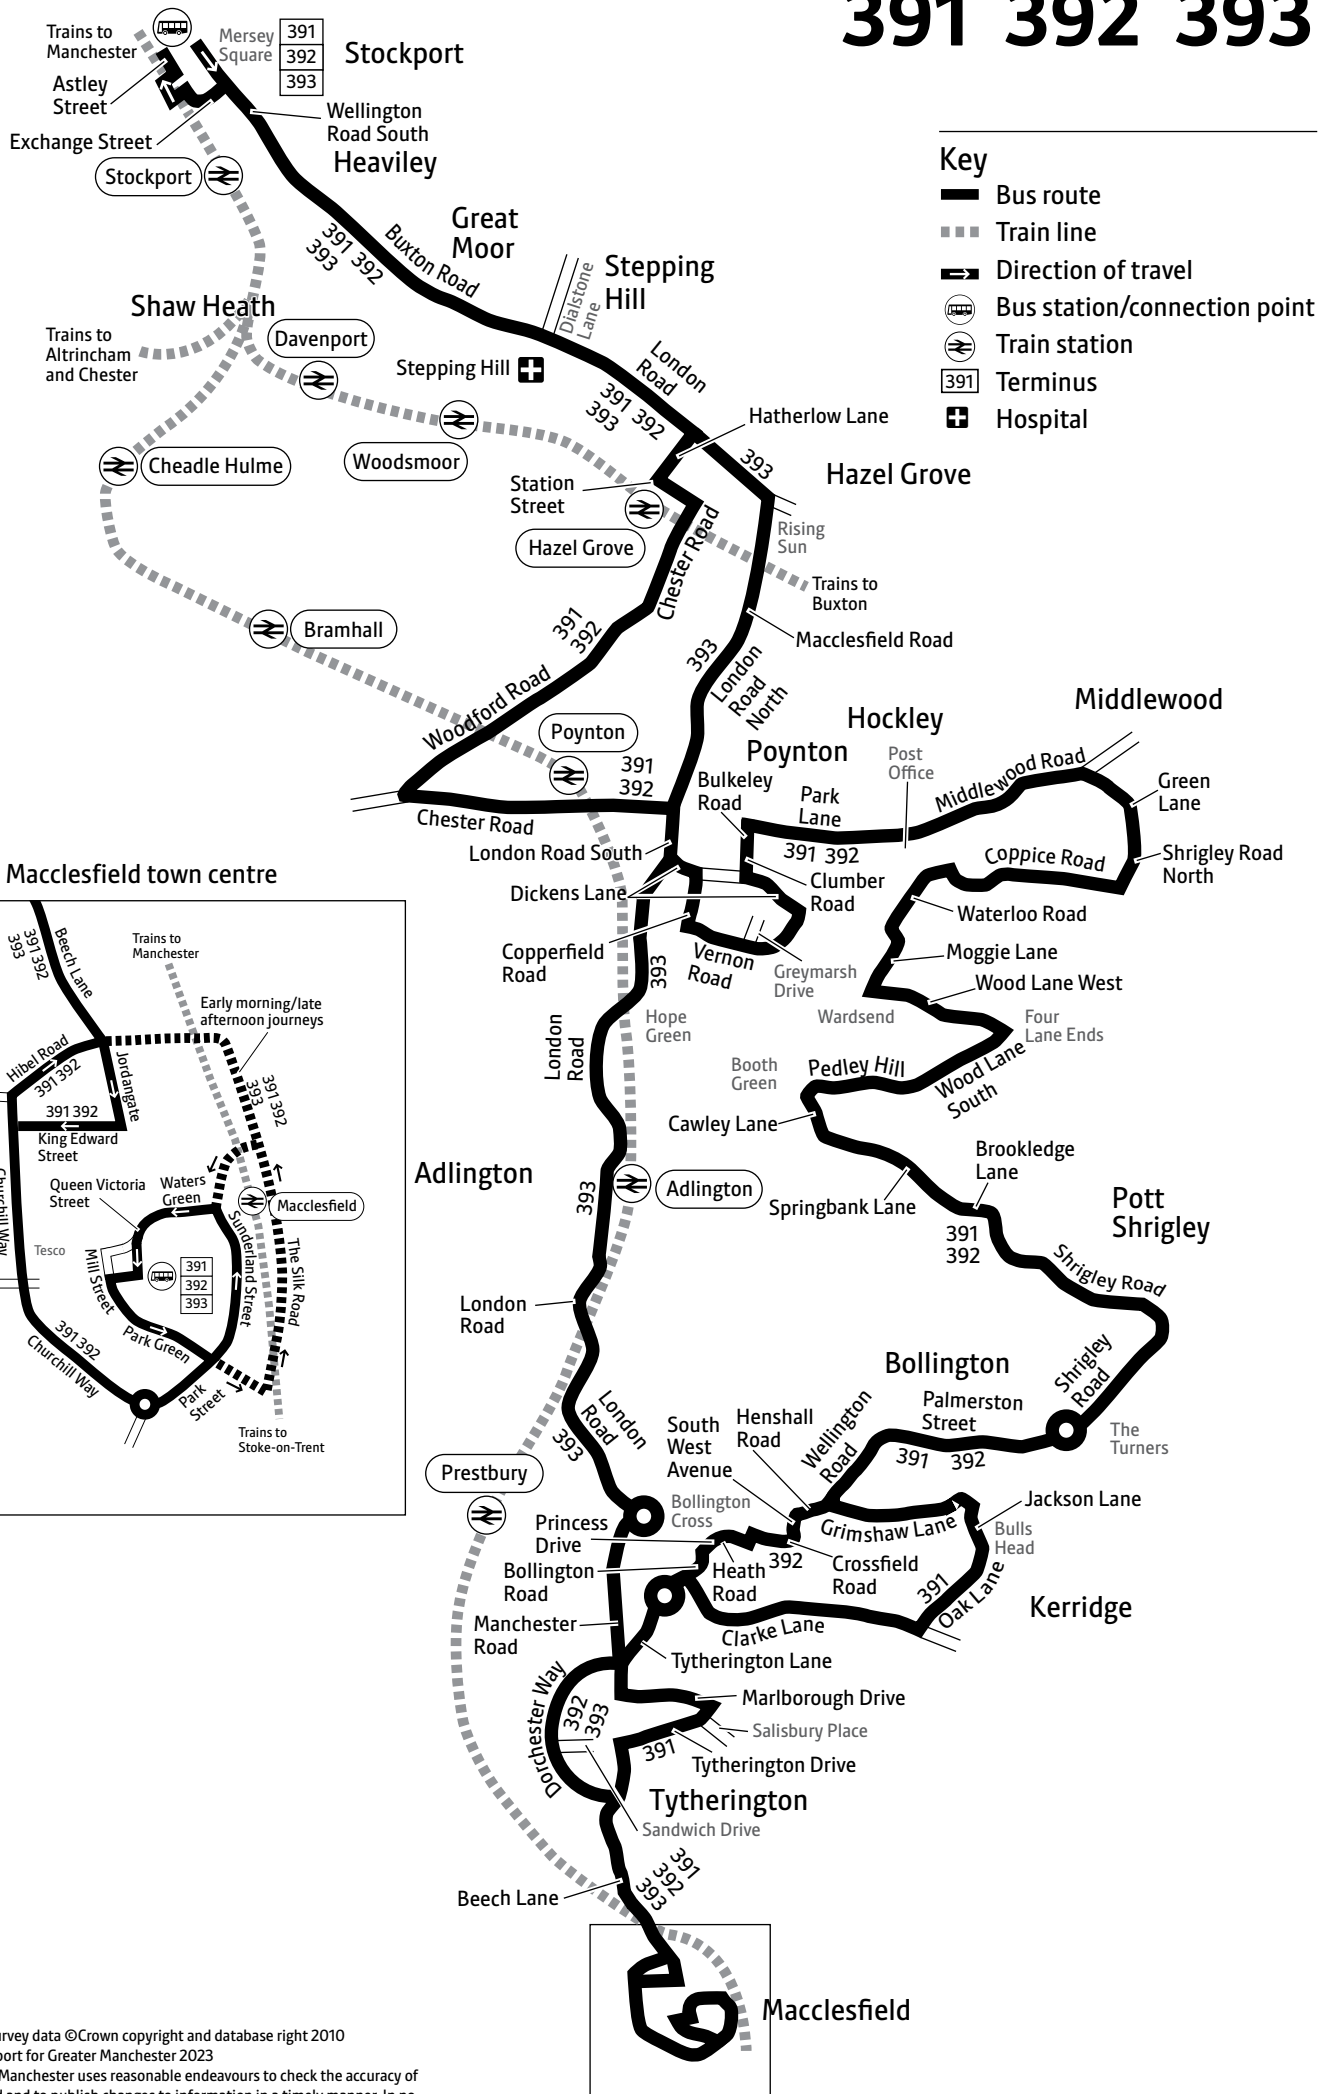

391 392 393

Macclesfield — Kerridge — Bollington — Poynton — Stockport	391
Macclesfield — Bollington — Poynton — Stockport	392
Macclesfield — Adlington — Poynton — Stockport	393

Saturdays

	392	391	392	391	392	391	392	393
Macclesfield, Bus Station	0720	0850	1025	1150	1325	1450	1620	1750
Churchill Way, Tesco			1028	1153	1328	1453		
Tytherington, Salisbury Place		0858		1159		1459		
Tytherington, Sandwich Drive	0727		1033		1333		1633	1758
Bollington Cross, East Avenue	0733		1039		1339		1639	
Kerridge, Bulls Head		0905		1206		1506		
Adlington, Train Station								1808
Bollington, The Turners	0739	0913	1044	1214	1344	1514	1644	
Four Lane Ends	0750	0924	1055	1225	1355	1525	1655	
Middlewood, Green Lane	0758	0932	1103	1233	1403	1533	1703	
Hockley, Post Office	0800	0934	1105	1235	1405	1535	1705	
Poynton, Graymarsh Drive	0805	0939	1110	1240	1410	1540	1710	
Poynton, Sports Club								1813
Poynton, Train Station	0809	0943	1114	1244	1414	1544	1714	
Hazel Grove, Train Station	0818	0952	1123	1253	1423	1553	1723	
Stepping Hill, Dialstone Lane	0823	0957	1128	1258	1428	1558	1728	1820
Stockport, Astley Street	0838	1012	1143	1313	1443	1613	1743	1827

Buses 391, 392 and 393 do not run on Sundays or public holidays

♿ – All bus 391, 392 and 393 journeys are run using easy access buses. See inside front cover of this leaflet for details