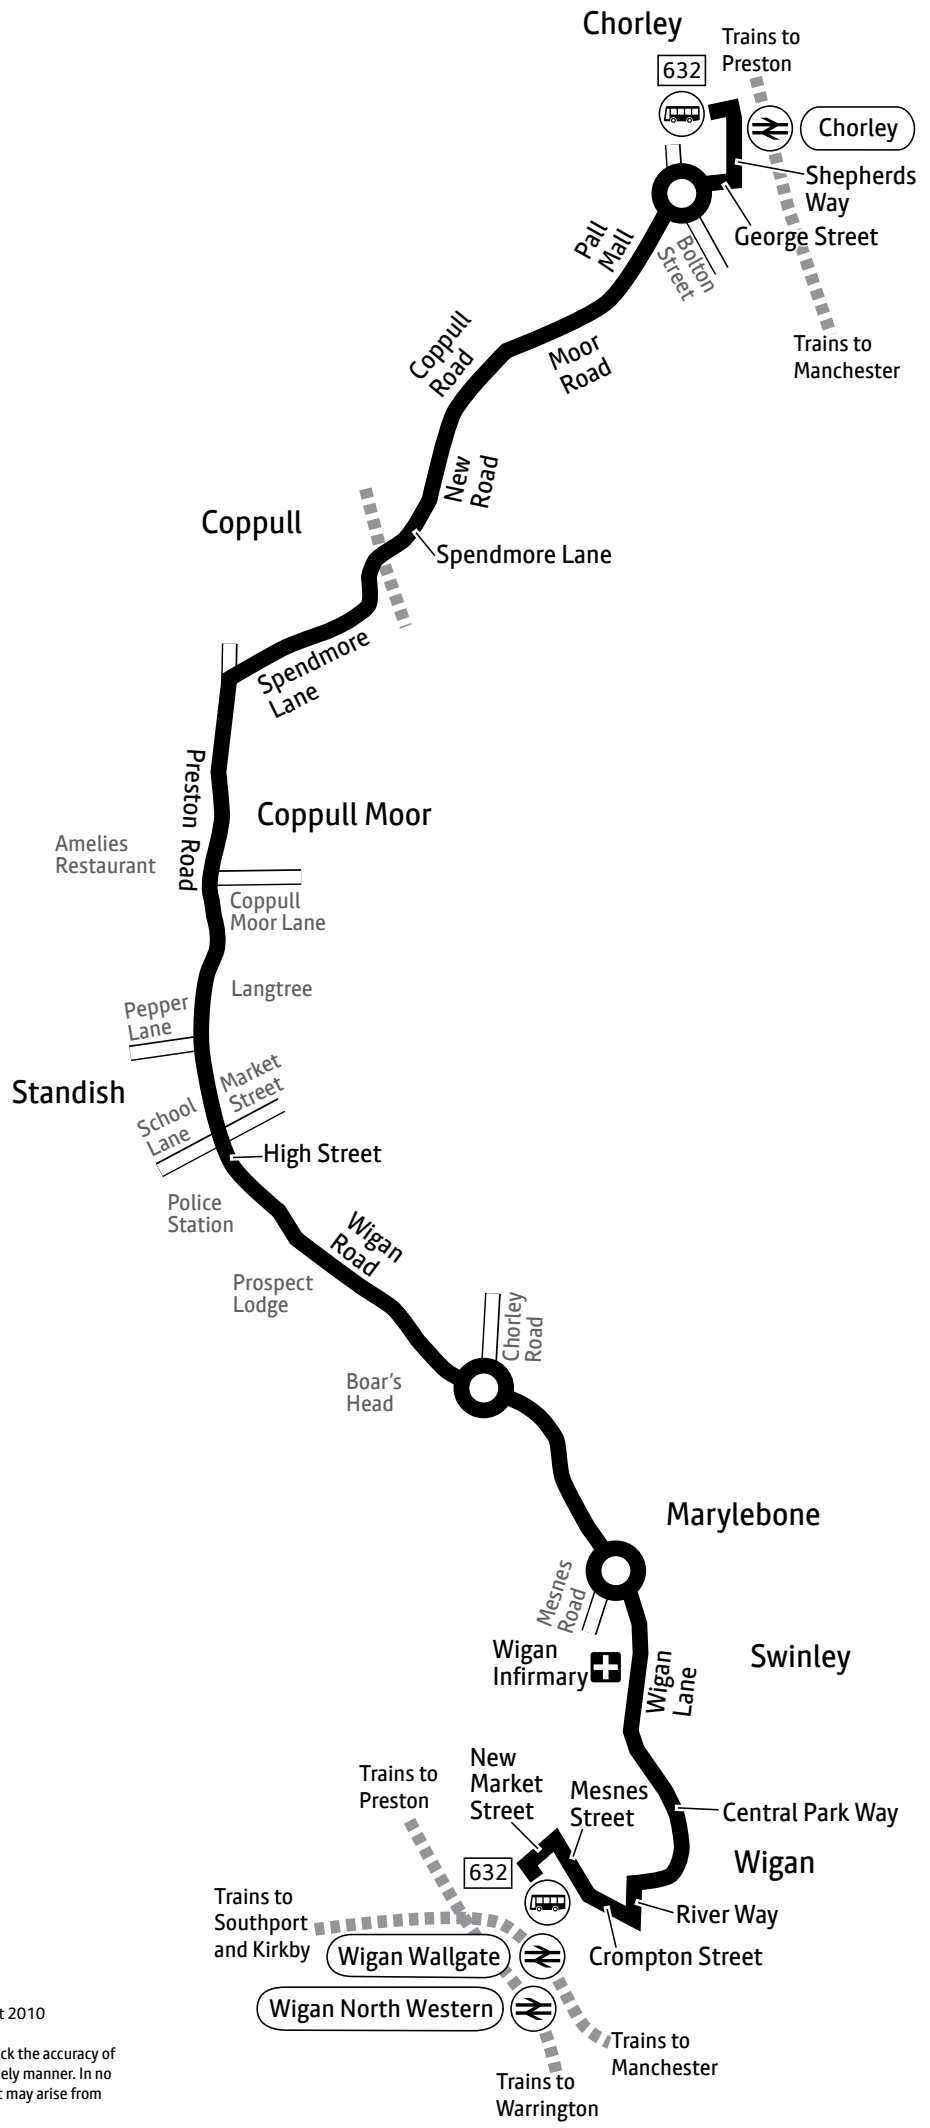

632

Key

- Bus route
- Train line
- Bus station/connection point
- Train station
- Hospital
- Terminus

Contains Ordnance Survey data ©Crown copyright and database right 2010
©0100022610 Transport for Greater Manchester 2024
Transport for Greater Manchester uses reasonable endeavours to check the accuracy of information published and to publish changes to information in a timely manner. In no event will Transport for Greater Manchester be liable for any loss that may arise from this information being inaccurate.