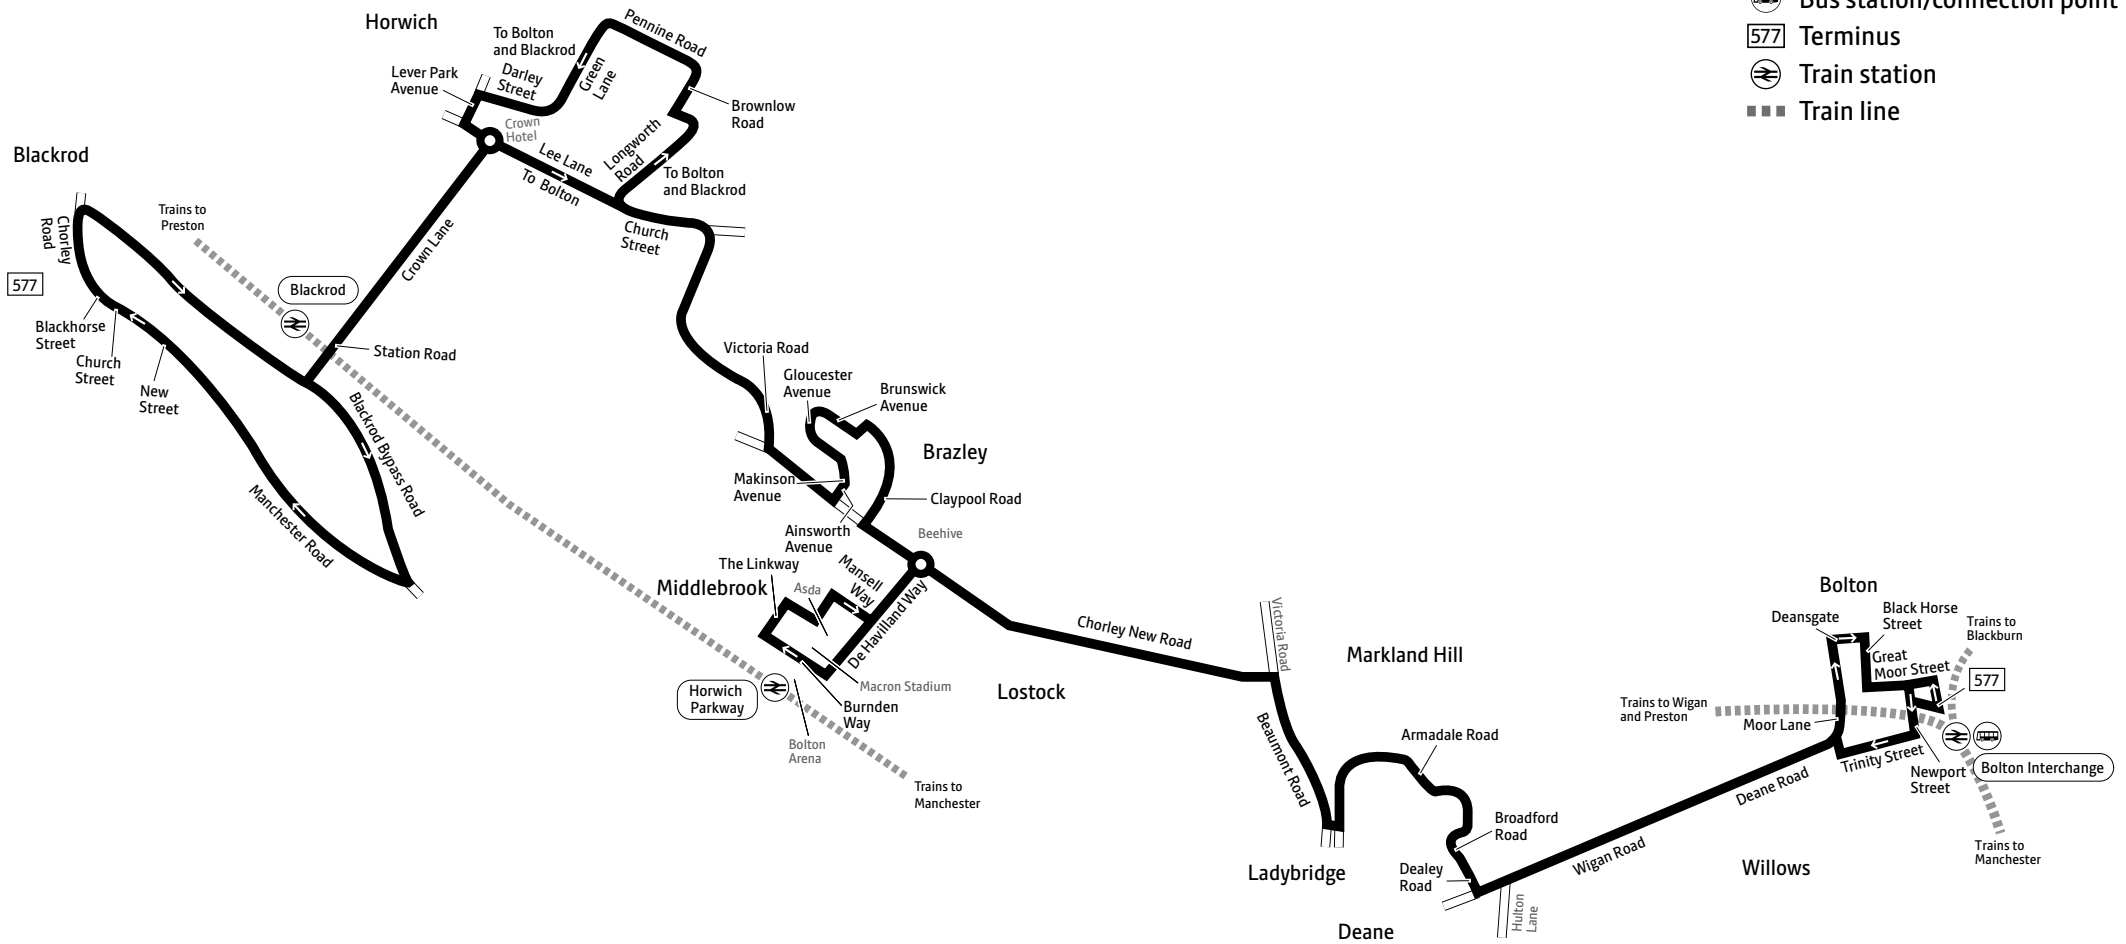

Travelshops

Bolton Interchange

Mon to Fri 7am to 5.30pm
Saturday 8am to 5.30pm
Sunday* Closed

*Including public holidays

577

Key

- Bus route
- ➔ Direction of travel
- 🚌 Bus station/connection point
- 577 Terminus
- 🚆 Train station
- Train line