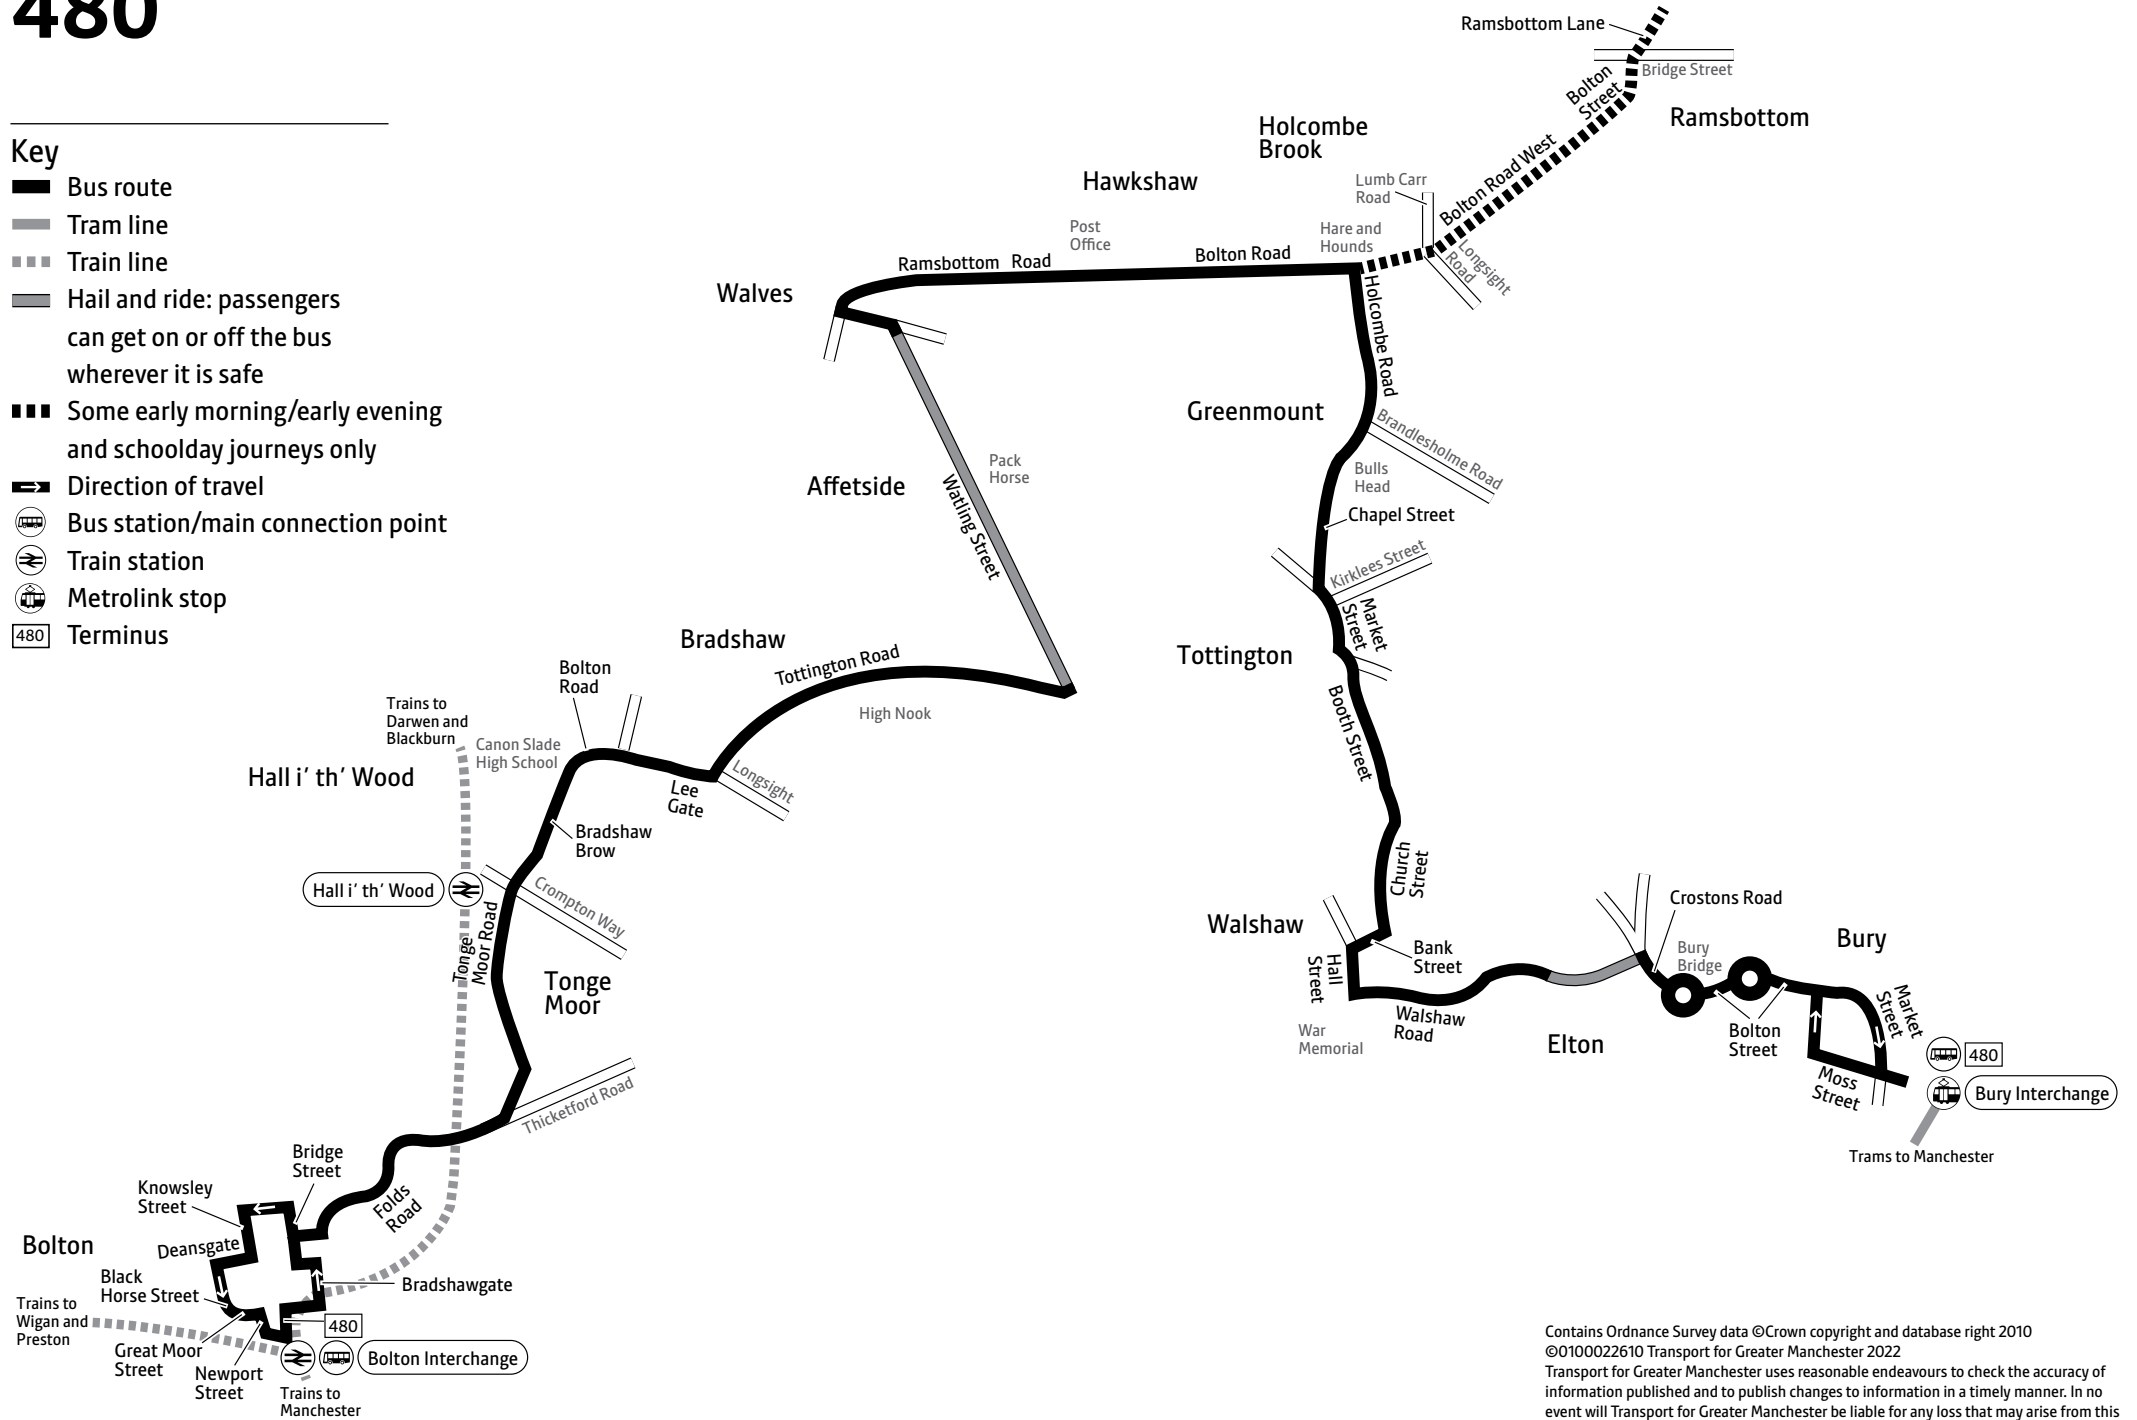

480

Key

- Bus route
- Tram line
- Train line
- Hail and ride: passengers can get on or off the bus wherever it is safe
- Some early morning/early evening and schoolday journeys only
- Direction of travel
- Bus station/main connection point
- Train station
- Metrolink stop
- Terminus

Contains Ordnance Survey data ©Crown copyright and database right 2010
©0100022610 Transport for Greater Manchester 2022
Transport for Greater Manchester uses reasonable endeavours to check the accuracy of information published and to publish changes to information in a timely manner. In no event will Transport for Greater Manchester be liable for any loss that may arise from this information being inaccurate.