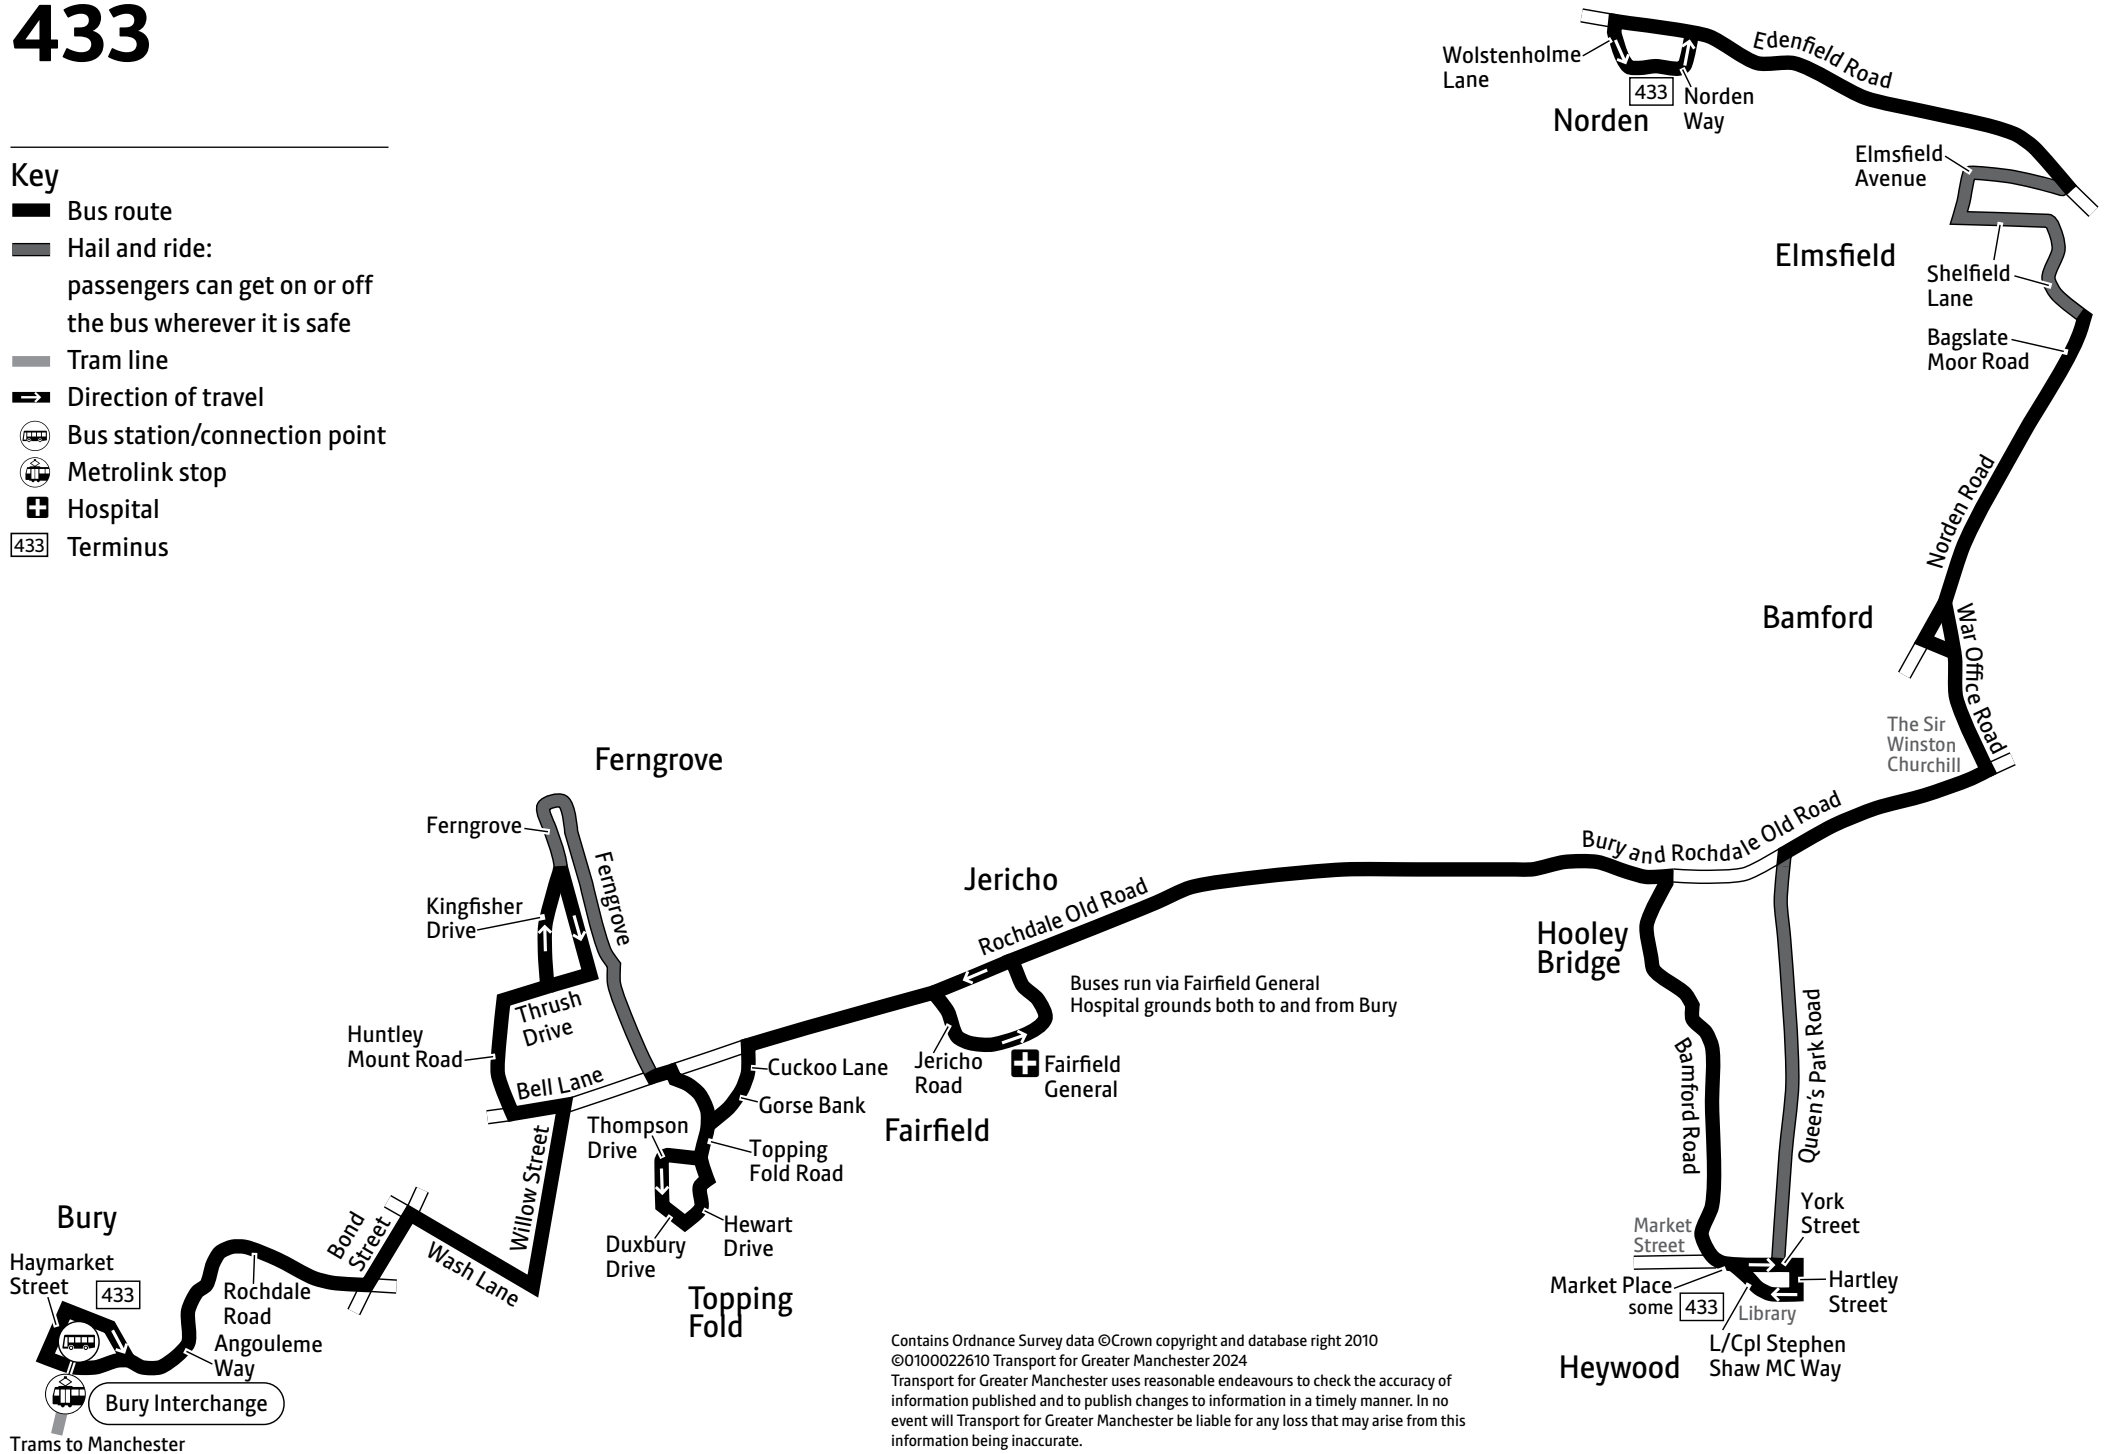

433

Key

- Bus route
- Hail and ride:
  passengers can get on or off
  the bus wherever it is safe
- Tram line
- Direction of travel
- Bus station/connection point
- Metrolink stop
- Hospital
- Terminus