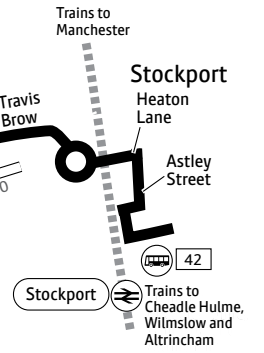

Key

- Bus route
- Friday and Saturday nights from 2000 until 0100
- Train line
- Tram line
- Direction of travel
- Bus station/connection point
- Train station
- Metrolink stop
- Hospital
- Terminus

Route in Manchester city centre

Contains Ordnance Survey data ©Crown copyright and database right 2010
©0100022610 Transport for Greater Manchester 2024
Transport for Greater Manchester uses reasonable endeavours to check the accuracy of information published and to publish changes to information in a timely manner. In no event will Transport for Greater Manchester be liable for any loss that may arise from this information being inaccurate.