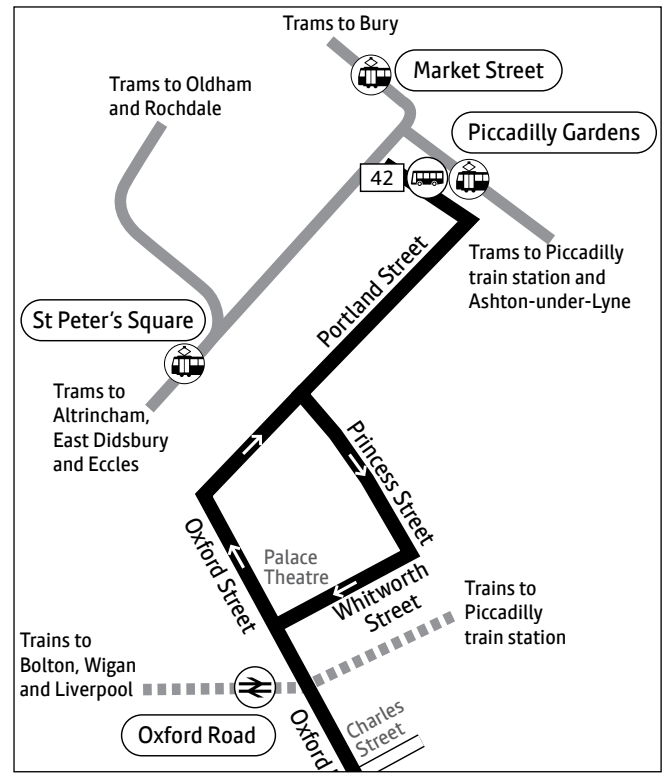

Route in Manchester city centre

Contains Ordnance Survey data ©Crown copyright and database right 2010
©0100022610 Transport for Greater Manchester 2024
Transport for Greater Manchester uses reasonable endeavours to check the accuracy of information published and to publish changes to information in a timely manner. In no event will Transport for Greater Manchester be liable for any loss that may arise from this information being inaccurate.