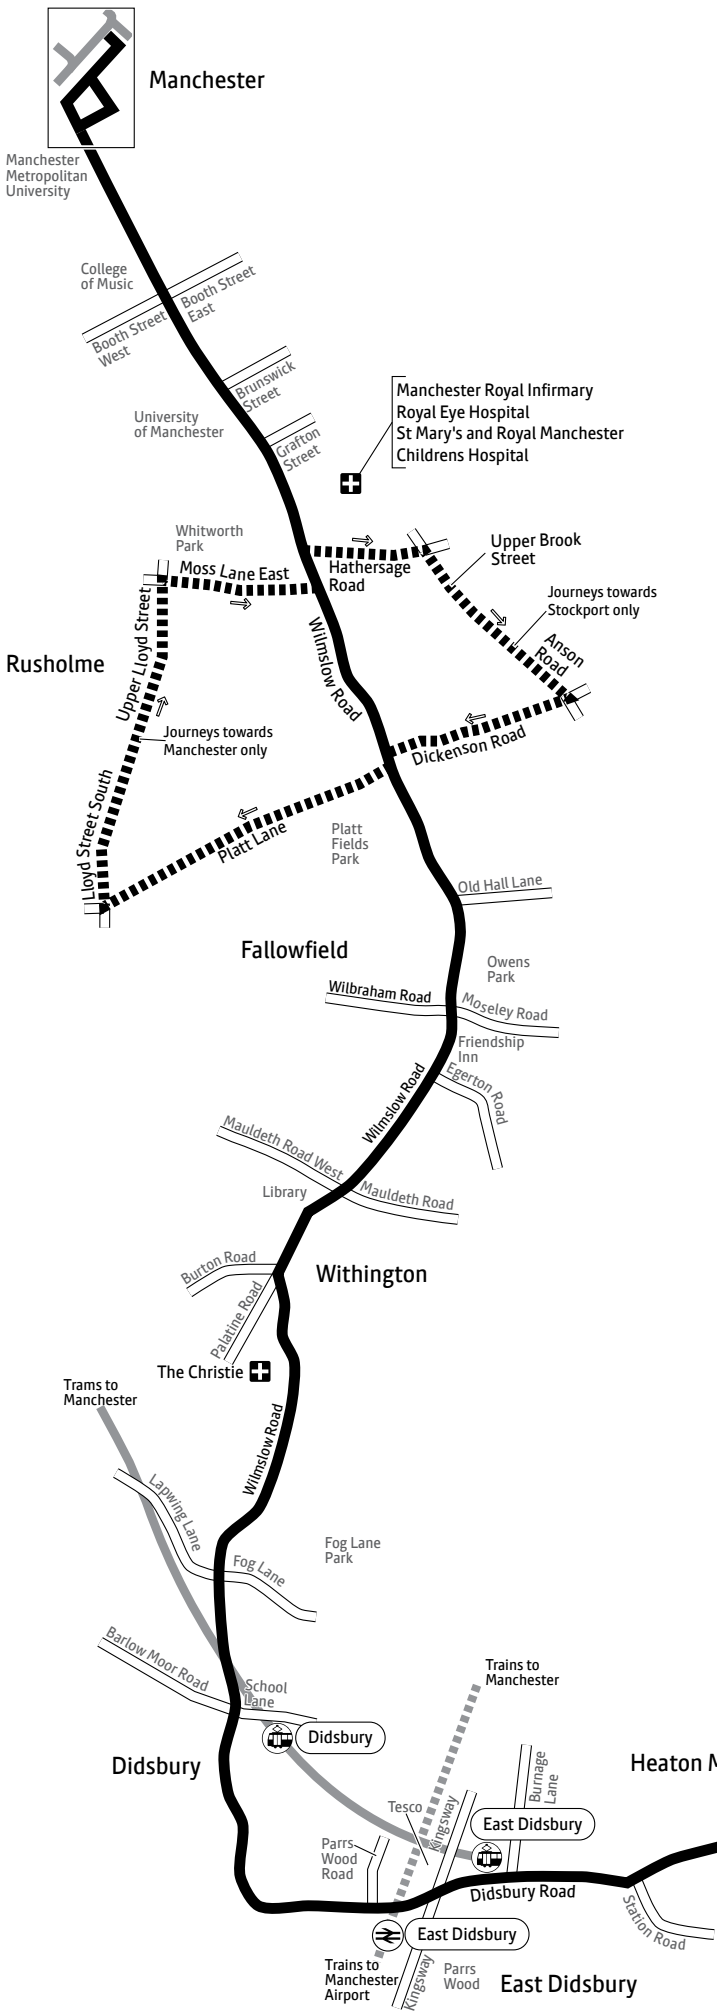

Using this timetable

Timetables show the direction of travel, bus numbers and the days of the week.
Main stops on the route are listed on the left.
Where no time is shown against a particular stop, the bus does not stop there on that journey.
Check any letters which are shown in the timetable against the key at the bottom of the page.

*Including public holidays

Key

- Bus route
- Friday and Saturday nights from 2000 until 0100
- Train line
- Tram line
- Direction of travel
- Bus station/connection point
- Train station
- Metrolink stop
- Hospital
- Terminus