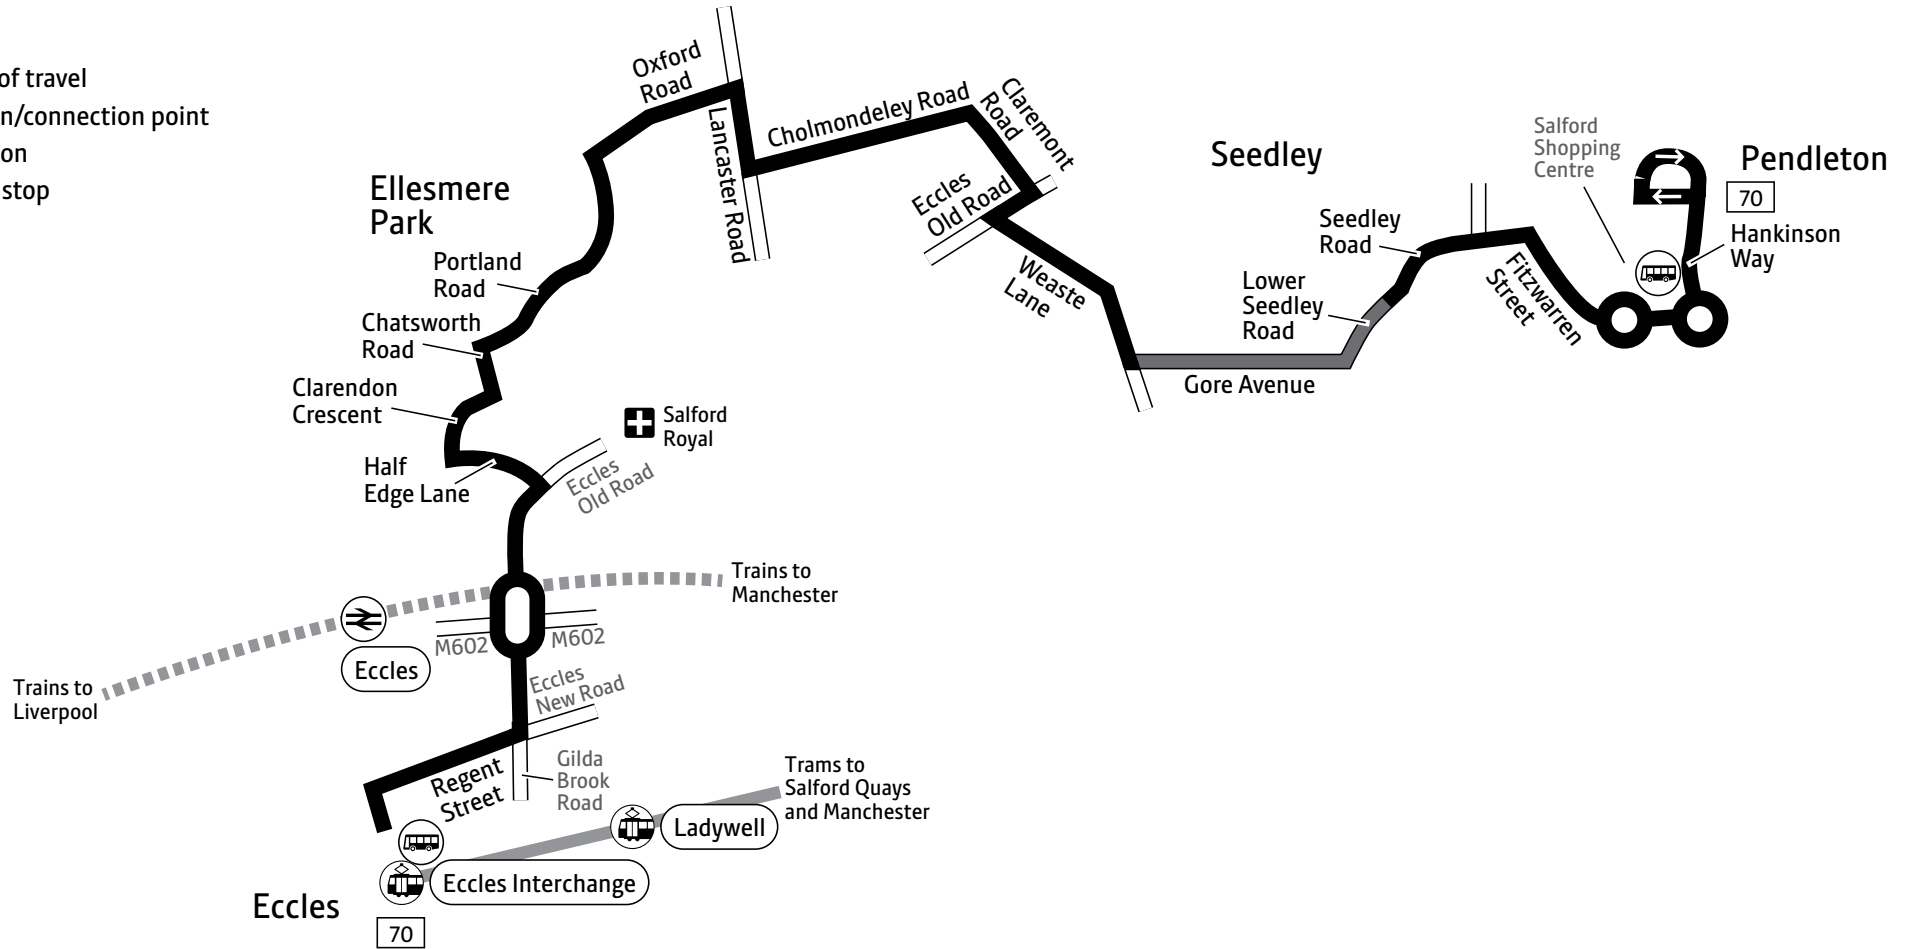

Mon to Fri 7.30am to 4pm

Sat 8am to 11.45am and 12.30pm to 3.30pm

Sunday* Closed

*Including public holidays

70

Key

-  Bus route
-  Hail and ride:
passengers can get on or off
the bus wherever it is safe
-  Train line
-  Tram line
-  Direction of travel
-  Bus station/connection point
-  Train station
-  Metrolink stop
-  Terminus

Saturdays

| | | | | | |
|--------------------------------|------|------------|------|------|------|
| Eccles, Interchange | 0838 | and | 1738 | 1851 | 2054 |
| Eccles Old Road/Claremont Road | 0850 | every hour | 1750 | 1902 | 2105 |
| Salford Shopping Centre | 0902 | until | 1802 | 1911 | 2111 |