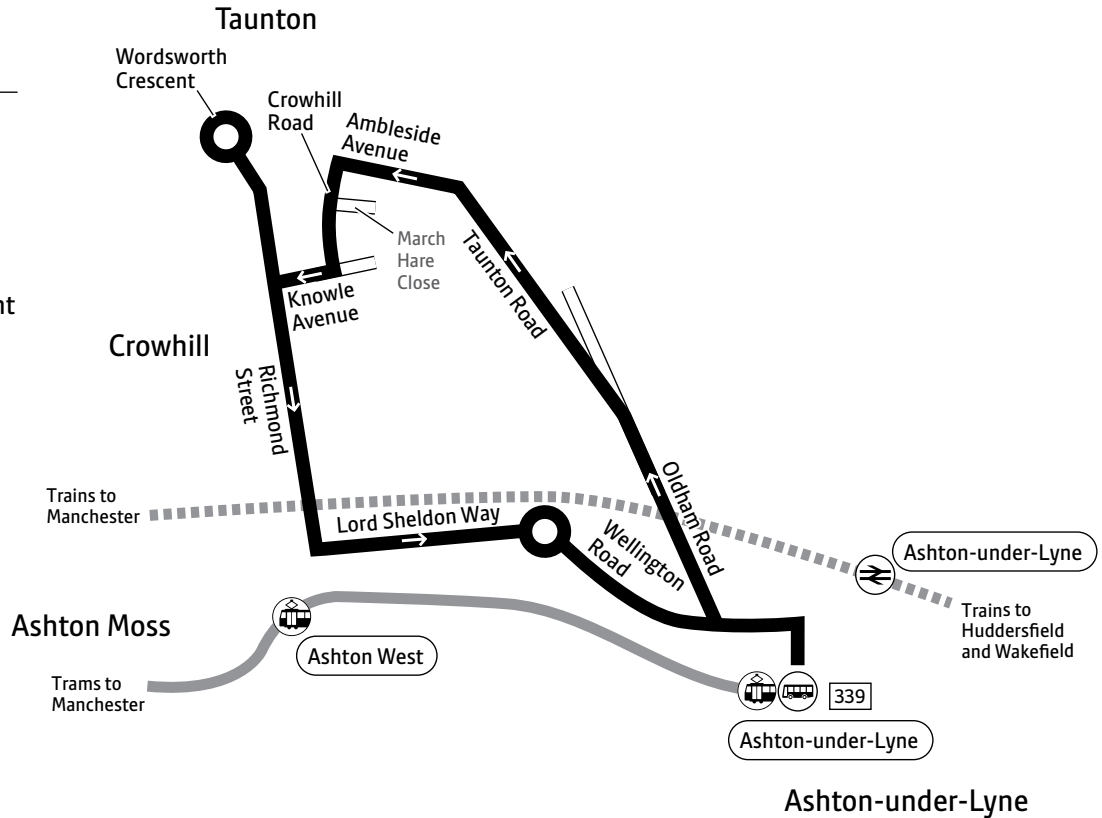

339

Key

- Bus route
- Tram line
- Train line
- Direction of travel
- Bus station/connection point
- Train station
- Metrolink stop
- Terminus

Contains Ordnance Survey data ©Crown copyright and database right 2010
©0100022610 Transport for Greater Manchester 2021
Transport for Greater Manchester uses reasonable endeavours to check the accuracy of information published and to publish changes to information in a timely manner. In no event will Transport for Greater Manchester be liable for any loss that may arise from this information being inaccurate.