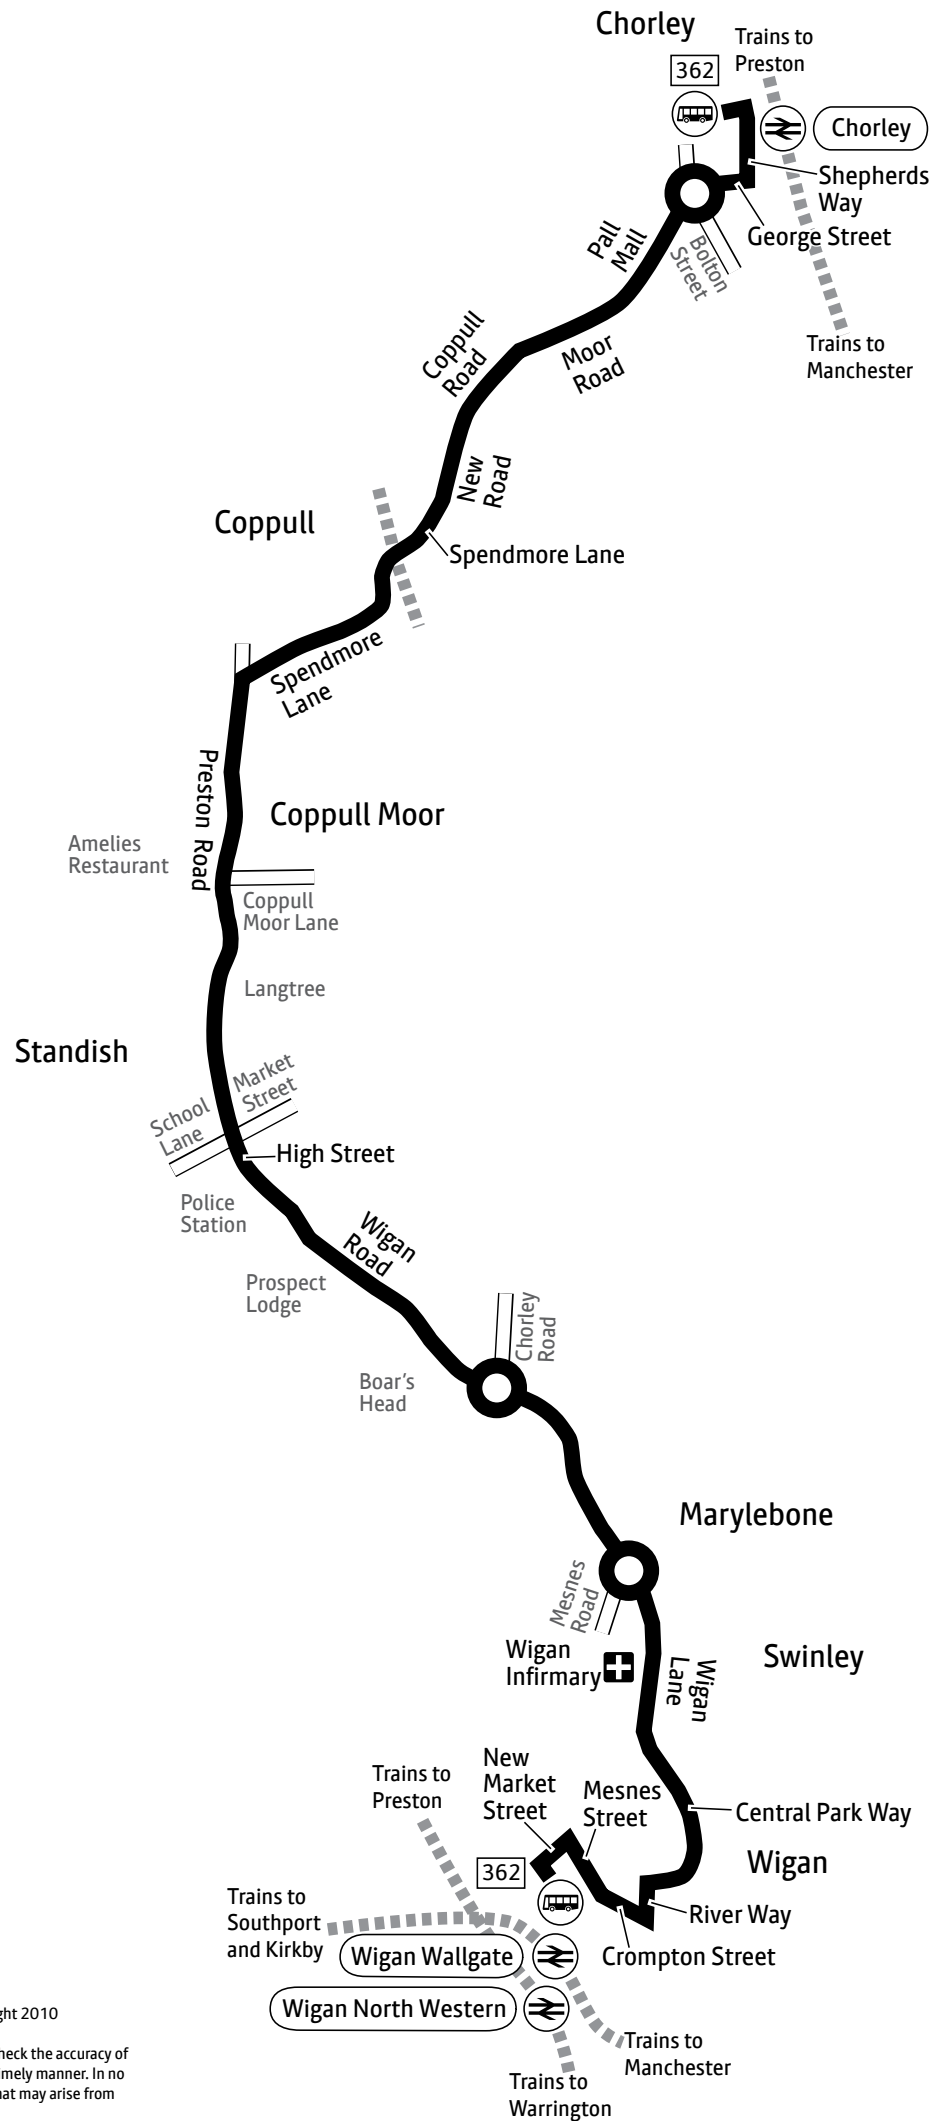

362

Key

- Bus route
- Train line
- Bus station/connection point
- Train station
- Hospital
- Terminus