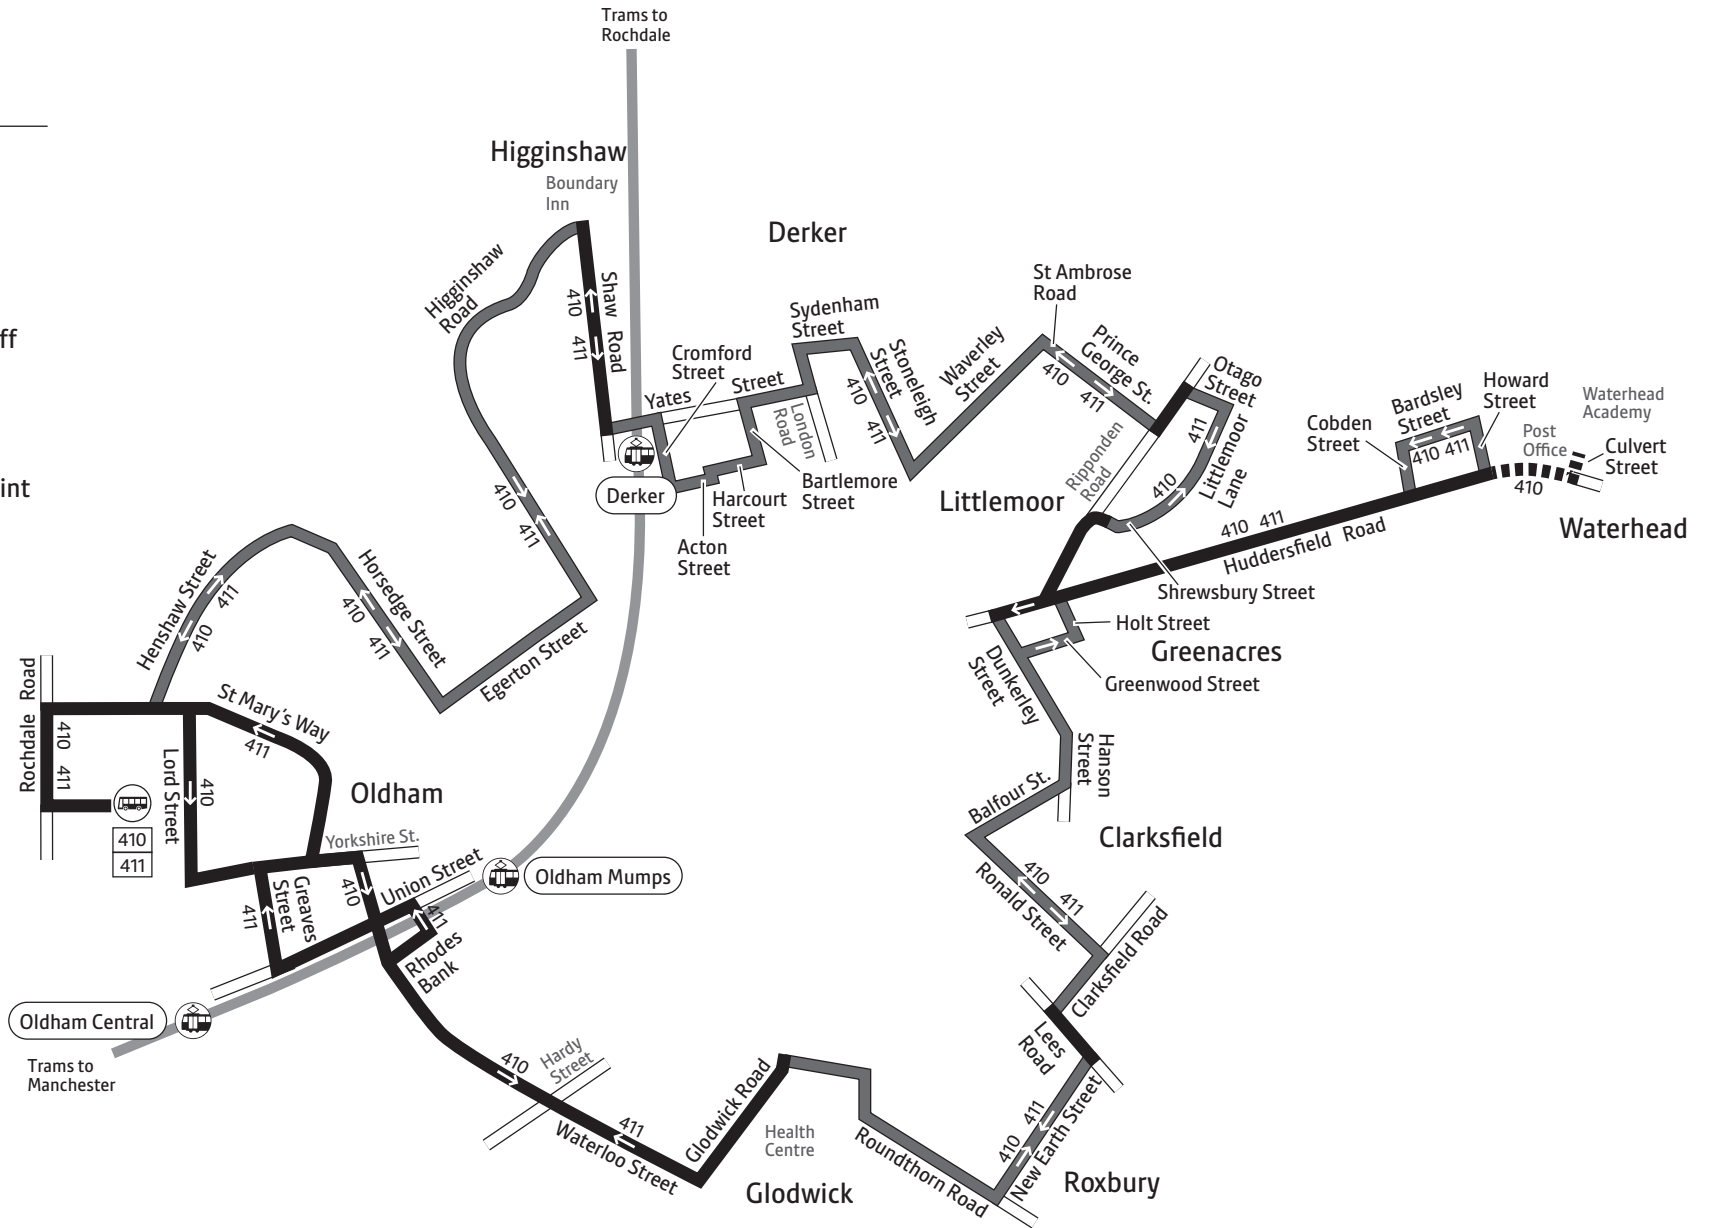

## Mondays to Fridays

|                             |  |  |       |  |  |  |
|-----------------------------|---|---|-------|---|---|---|
| Oldham, Bus Station         | 0747  | 0857  |       | 1457  | 1557  | 1657  |
| Roundthorn Rd/Gladstone St  | 0758  | 0908  | and   | 1508  | 1608  | 1708  |
| Huddersfield Rd/Cobden St   | 0809  | 0918  | every | 1518  | 1619  | 1719  |
| Waterhead Academy           | 0810  |   | hour  |   |   |   |
| Ripponden Road, Hill Stores | 0815  | 0923  | until | 1523  | 1625  | 1725  |
| Shaw Road/Mortimer Street   | 0826  | 0932  |       | 1532  | 1636  | 1736  |
| Oldham, Bus Station         | 0841  | 0946  |       | 1546  | 1651  | 1751  |