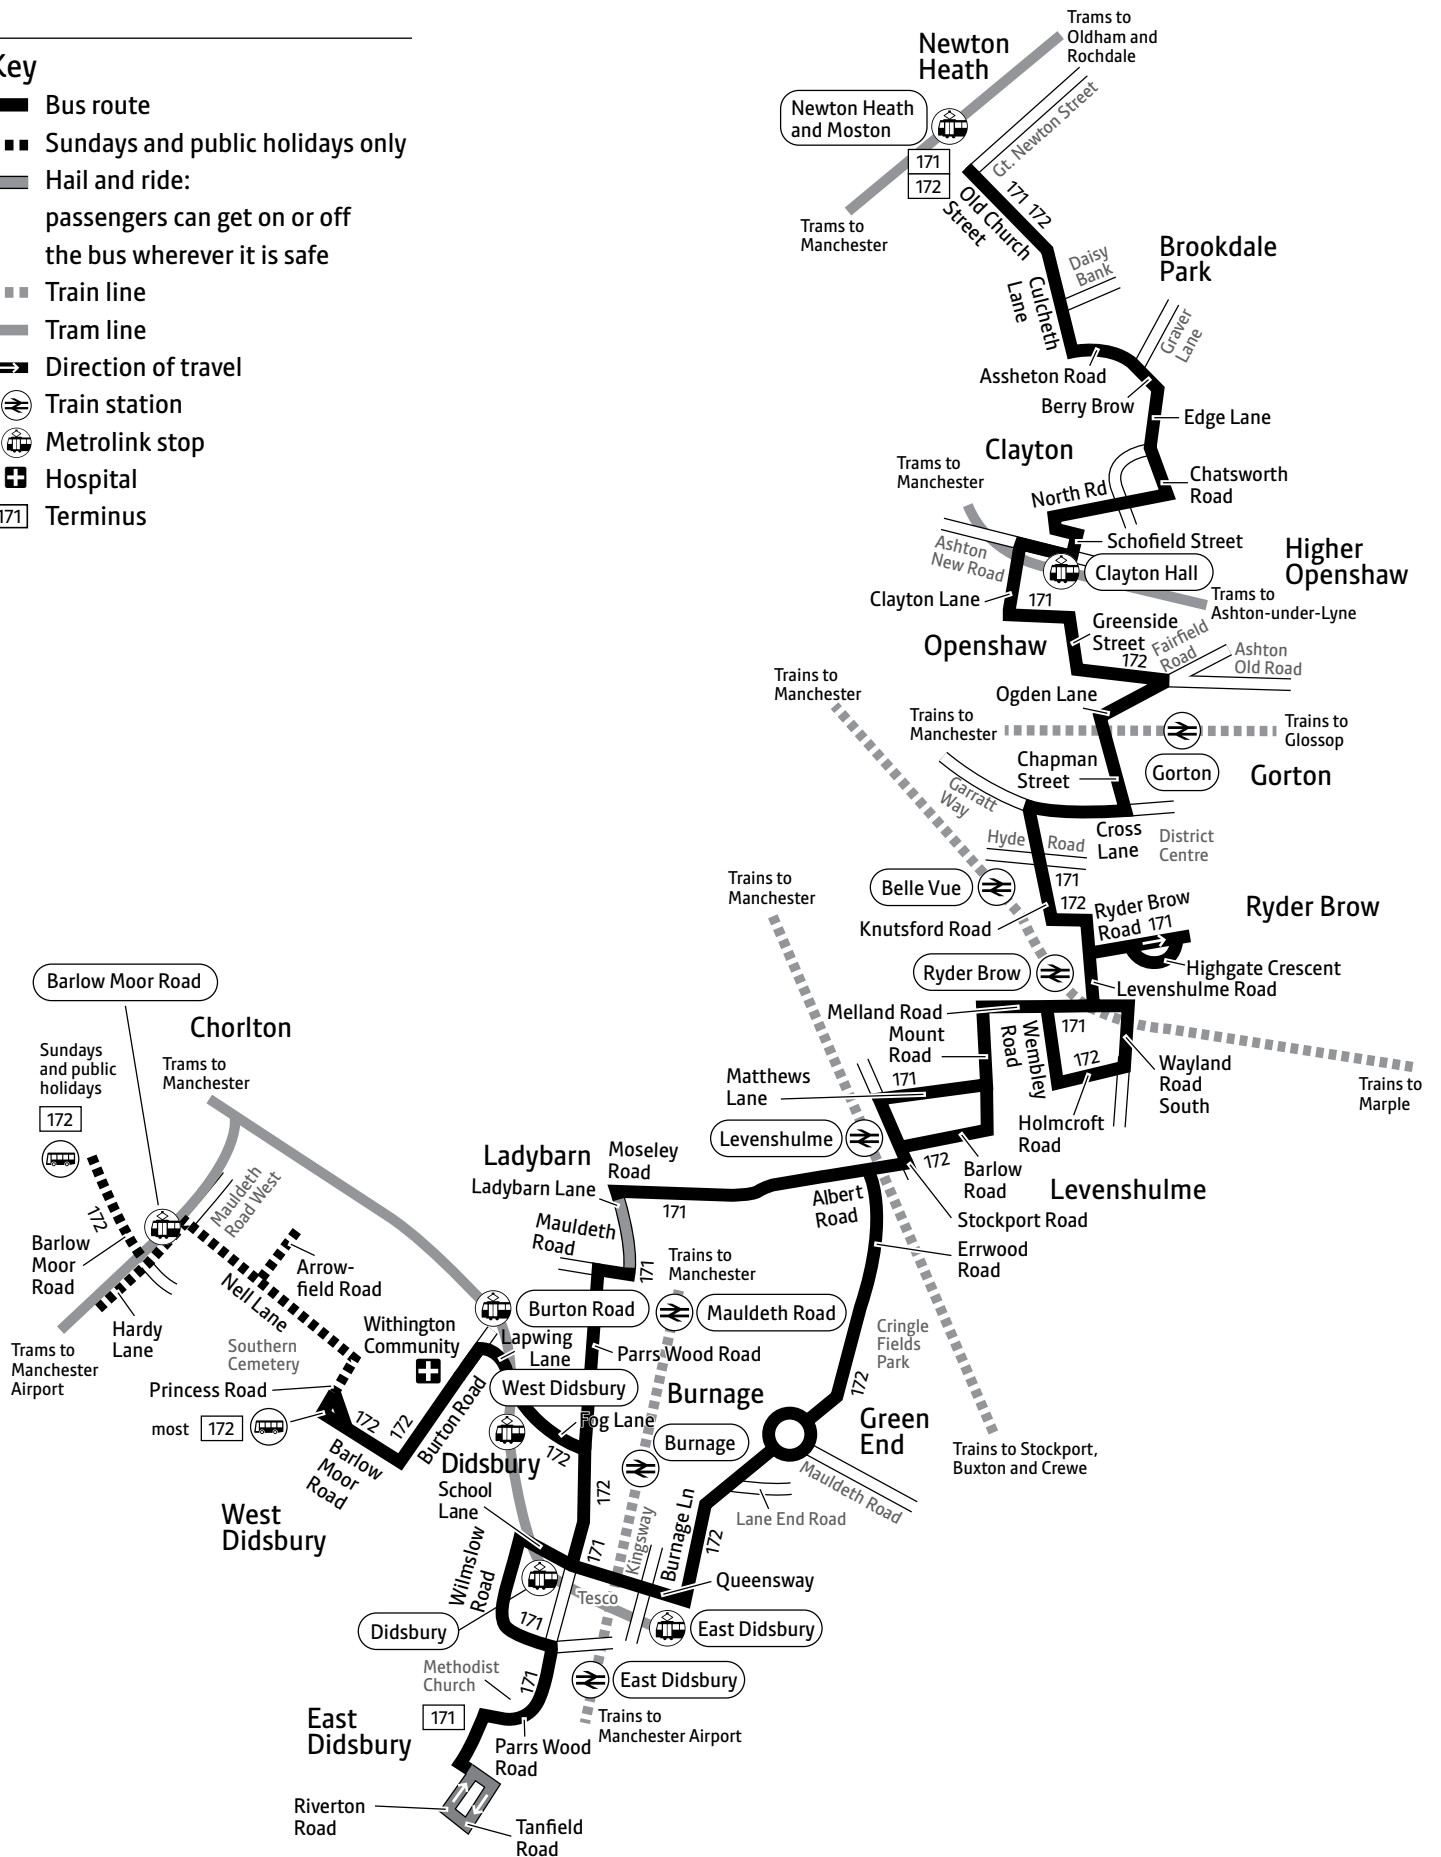

171 172

Key

- Bus route
- Sundays and public holidays only
- Hail and ride: passengers can get on or off the bus wherever it is safe
- Train line
- Tram line
- Direction of travel
- Train station
- Metrolink stop
- Hospital
- Terminus