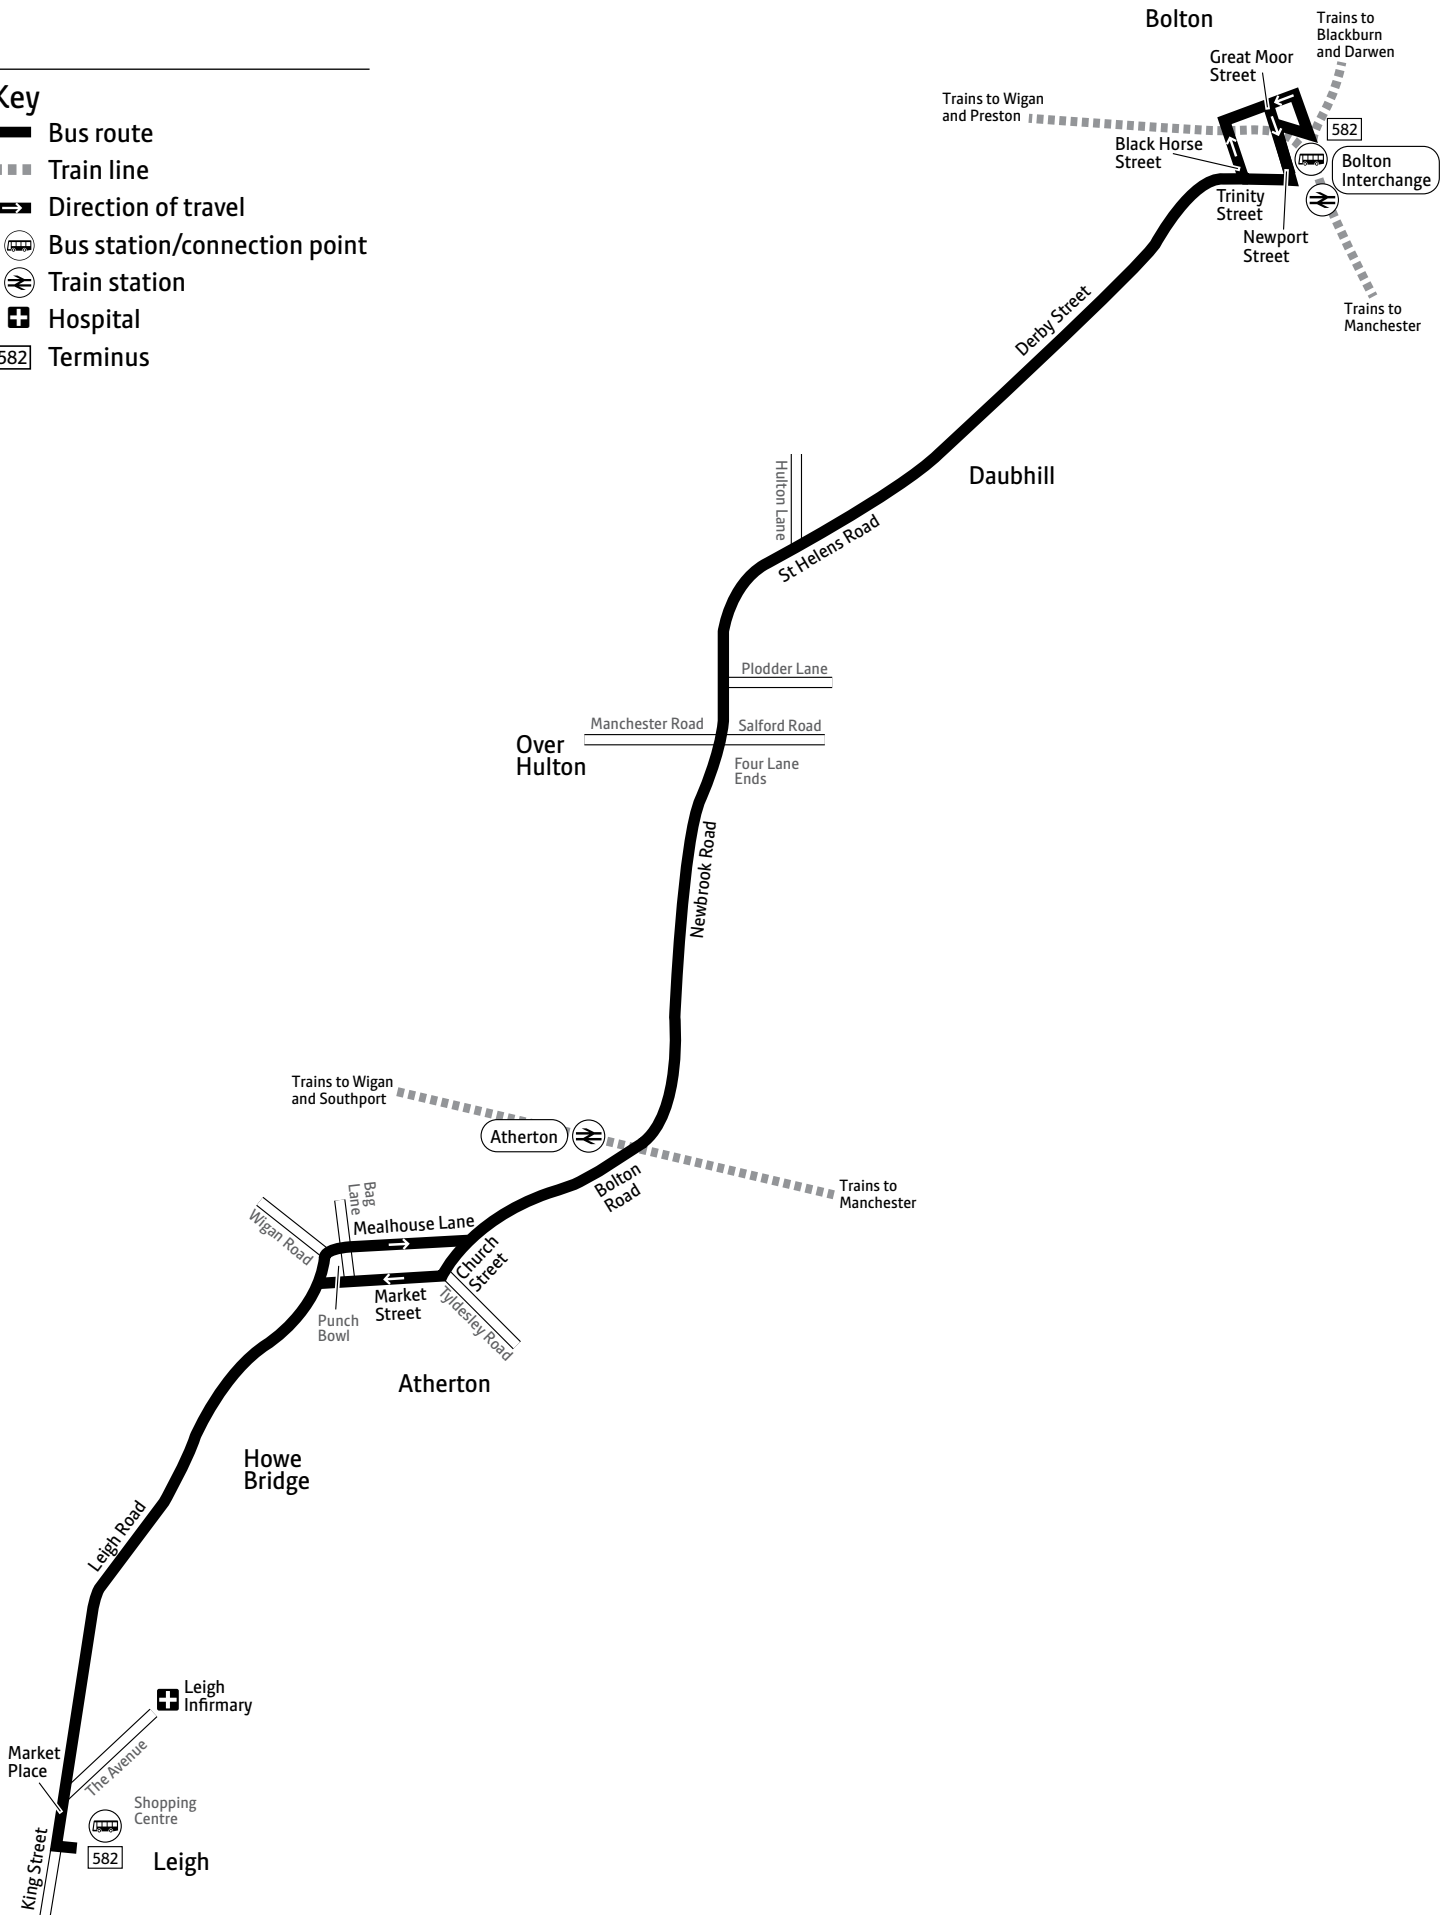

Continues after route plan

Key

-  Bus route
-  Train line
-  Direction of travel
-  Bus station/connection point
-  Train station
-  Hospital
-  Terminus

Saturdays (continued)

Leigh, Bus Station	1135	and	1311	1323	and	1747	1800	1815	1830	1845	1900	1915	1940	2010	2040	2110	2140
Atherton, Bag Lane	1148	every	1324	1335	every	1759	1812	1827	1841	1856	1911	1926	1951	2021	2051	2121	2150
Over Hulton, Four Lane Ends	1158	12 mins	1334	1344	12 mins	1808	1821	1836	1849	1904	1919	1934	1959	2029	2059	2129	2159
Bolton Interchange	1213	until	1349	1359	until	1823	1835	1850	1902	1917	1932	1947	2012	2042	2112	2142	2209