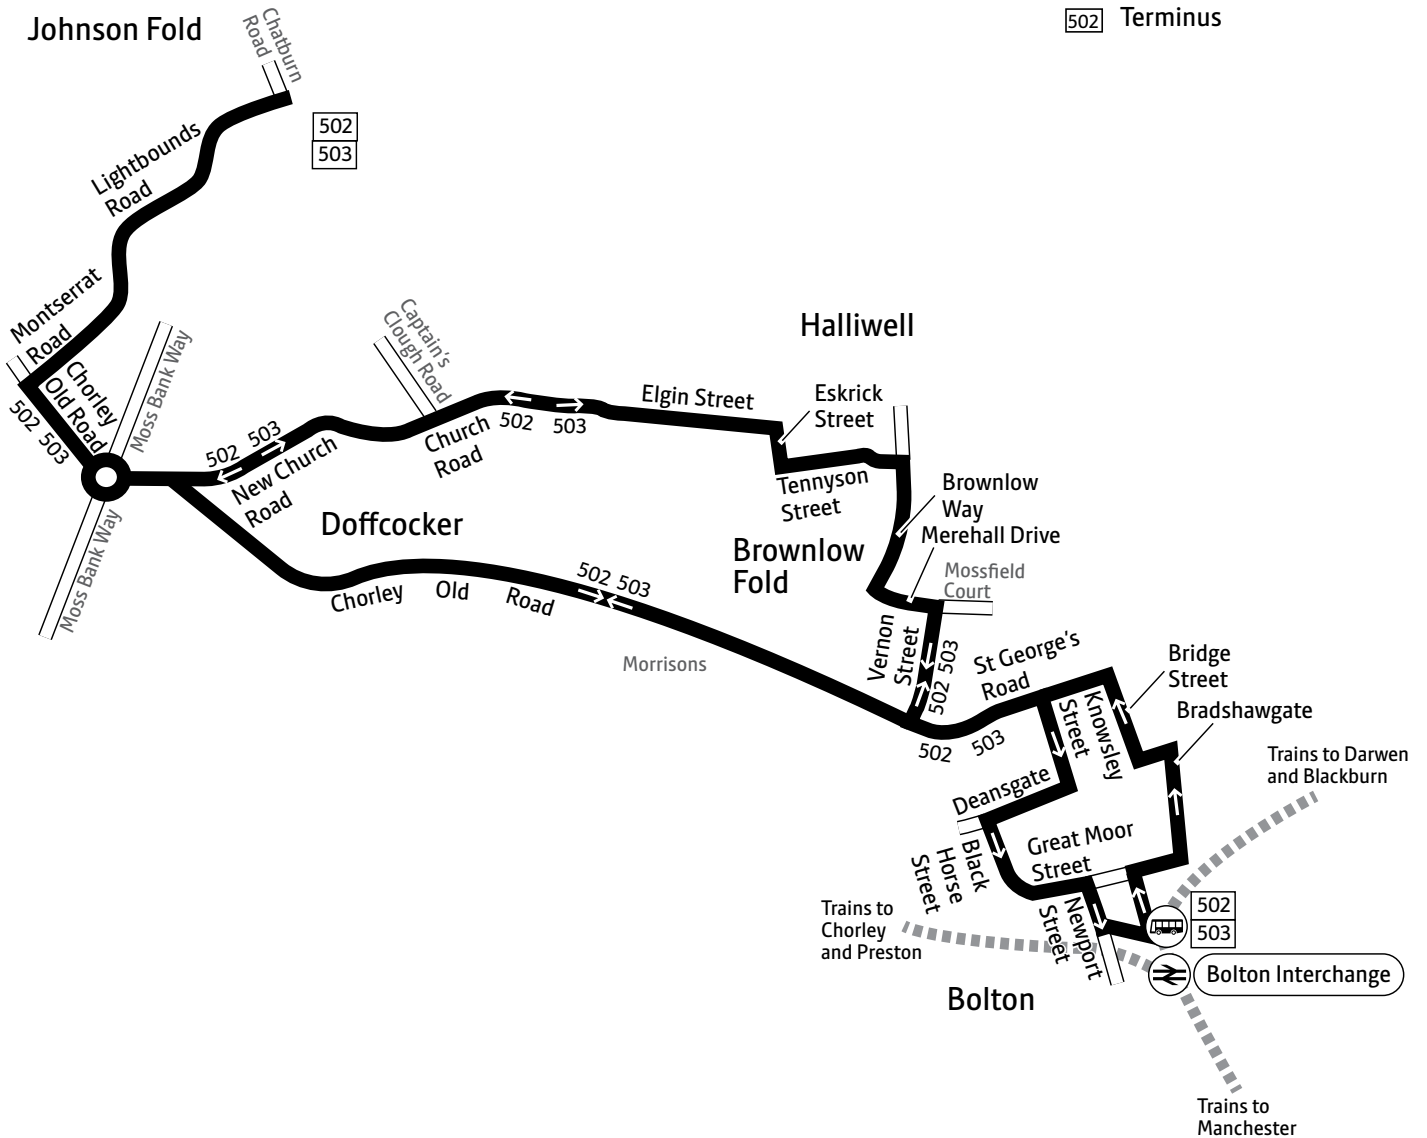

-  Bus route
-  Train line
-  Direction of travel
-  Bus station/connection point
-  Train station
-  Terminus

Bolton — Brownlow Fold — Doffcocker — Johnson Fold circular

Bolton — Doffcocker — Johnson Fold — Brownlow Fold circular

502
503

Mondays to Fridays

	502	502	502	503	502	502	503		502	503	502	503		502	503	502	503
Bolton, Interchange				0622		0708	0722		38	52	08	22		1838	1852	1908	1922
Bolton, St George's Road				0627			0727			57		27			1857		1927
Brownlow Fold, Mossfield Court						0716			46		16			1846		1916	
Chorley Old Road, Morrisons				0632			0732			02		32	mins		1902		1932
Doffcocker				0637		0723	0737	then	53	07	23	37	past	1853	1907	1923	1937
Johnson Fold	0522	0552	0632	0642	0652	0728	0742	at	58	12	28	42	each	1858	1912	1928	1946
Doffcocker	0526	0556	0636	0647	0656	0736	0747		06	17	36	47	hour	1906	1917		
Chorley Old Road, Morrisons	0530	0600	0640		0700	0740			12		40		until	1912			
Bolton, St George's Road	0535	0605	0645		0705	0746			17		46			1917			
Brownlow Fold, Mossfield Court				0658			0758			28		58			1928		
Bolton, Interchange	0540	0610	0650	0706	0710	0752	0806		22	36	52	06		1922	1936		

Saturdays

	502	503	502	502		503	502	503	502		502	503	502	503
Bolton, Interchange		0622		0708		22	38	52	08		1838	1852	1908	1922
Bolton, St George's Road		0627				27		57				1857		1927
Brownlow Fold, Mossfield Court				0716			46		16		1846		1916	
Chorley Old Road, Morrisons		0632				32		02		mins		1902		1932
Doffcocker		0637		0723	then	37	53	07	23	past	1853	1907	1923	1937
Johnson Fold	0632	0642	0652	0728	at	42	58	12	28	each	1858	1912	1928	1946
Doffcocker	0636	0647	0656	0736		47	06	17	36	hour	1906	1917		
Chorley Old Road, Morrisons	0640		0700	0740			12		40	until	1912			
Bolton, St George's Road	0645		0705	0746			17		46		1917			
Brownlow Fold, Mossfield Court		0658				58		28				1928		
Bolton, Interchange	0650	0706	0710	0752		06	22	36	56		1922	1936		