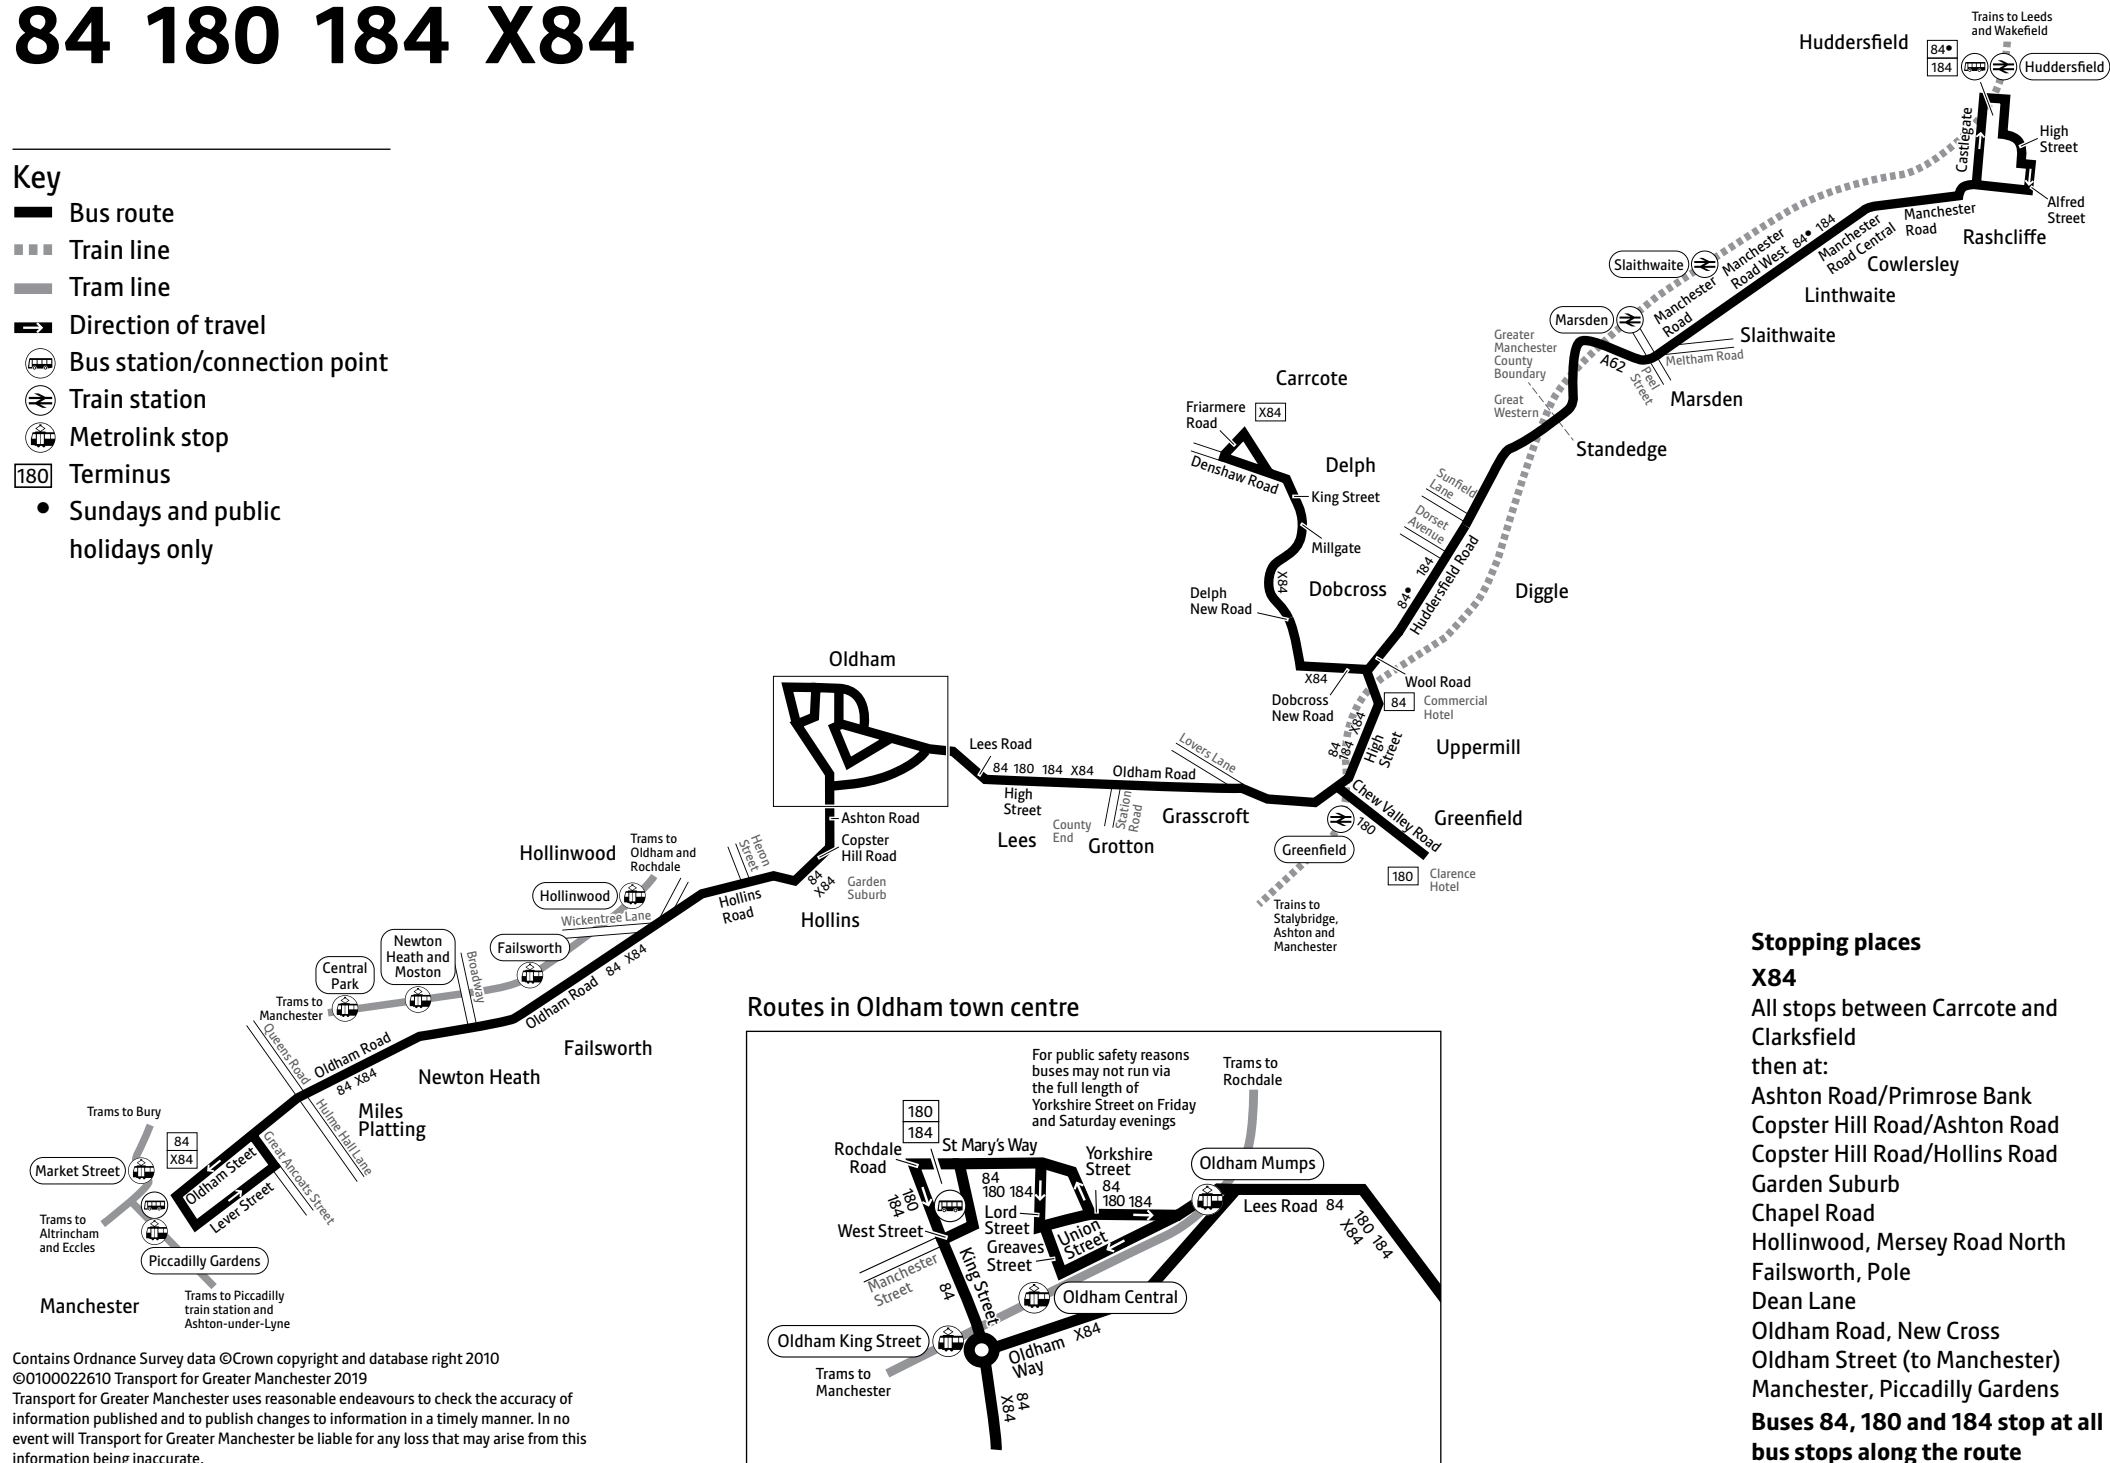

84 180 184 X84

Key

- Bus route
- Train line
- Tram line
- Direction of travel
- Bus station/connection point
- Train station
- Metrolink stop
- Terminus
 - Sundays and public holidays only

Routes in Oldham town centre