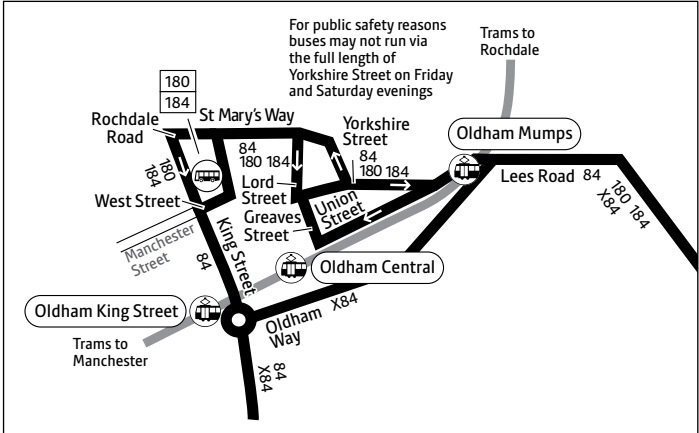

Bus 84 is run by First Manchester

♿ – All bus 84 journeys are run using easy access buses. See inside front cover of this leaflet for details

Summer times: Between mid July and early September, some timetables will be different, check www.tfgm.com for details

84 180 184 X84

Key

- Bus route
- Train line
- Tram line
- Direction of travel
- Bus station/connection point
- Train station
- Metrolink stop
- Terminus
 - Sundays and public holidays only

Routes in Oldham town centre