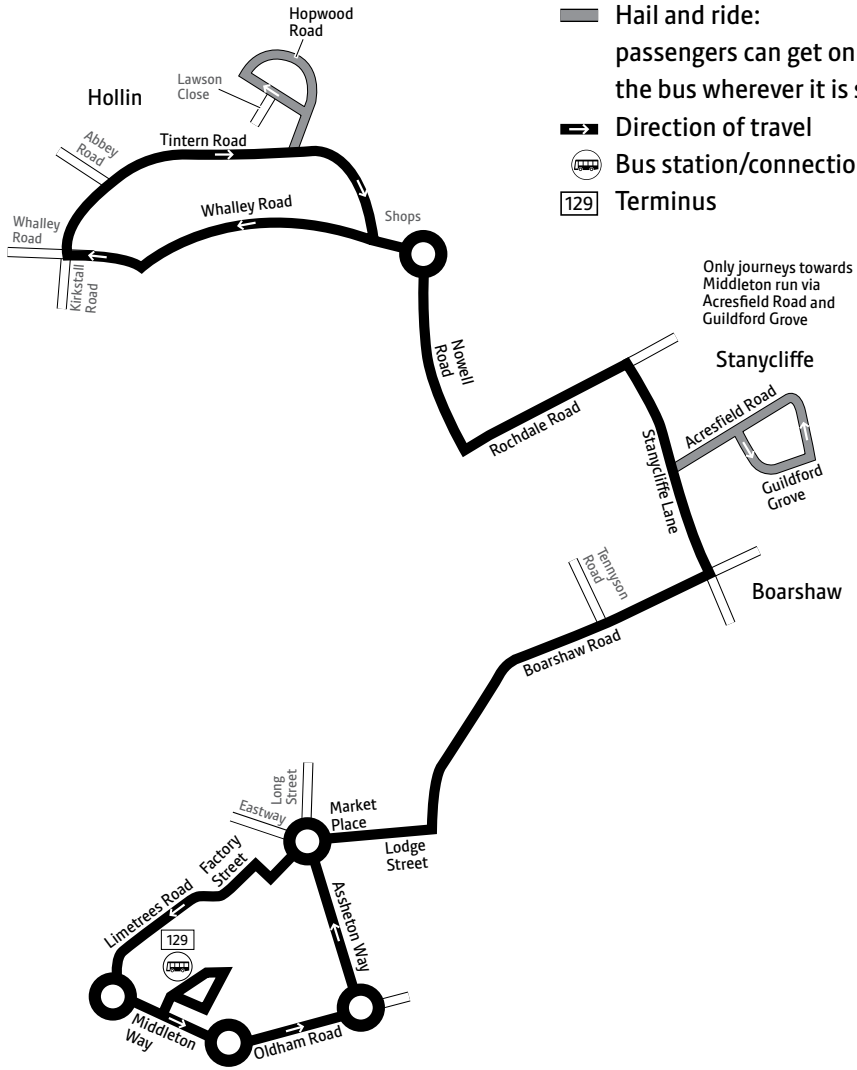

129

Key

- Bus route
- Hail and ride:
  passengers can get on or off
  the bus wherever it is safe
- Direction of travel
- Bus station/connection point
- Terminus

Only journeys towards
Middleton run via
Acresfield Road and
Guildford Grove

Middleton

Contains Ordnance Survey data ©Crown copyright and database right 2010

©0100022610 Transport for Greater Manchester 2023

Transport for Greater Manchester uses reasonable endeavours to check the accuracy of information published and to publish changes to information in a timely manner. In no event will Transport for Greater Manchester be liable for any loss that may arise from this information being inaccurate